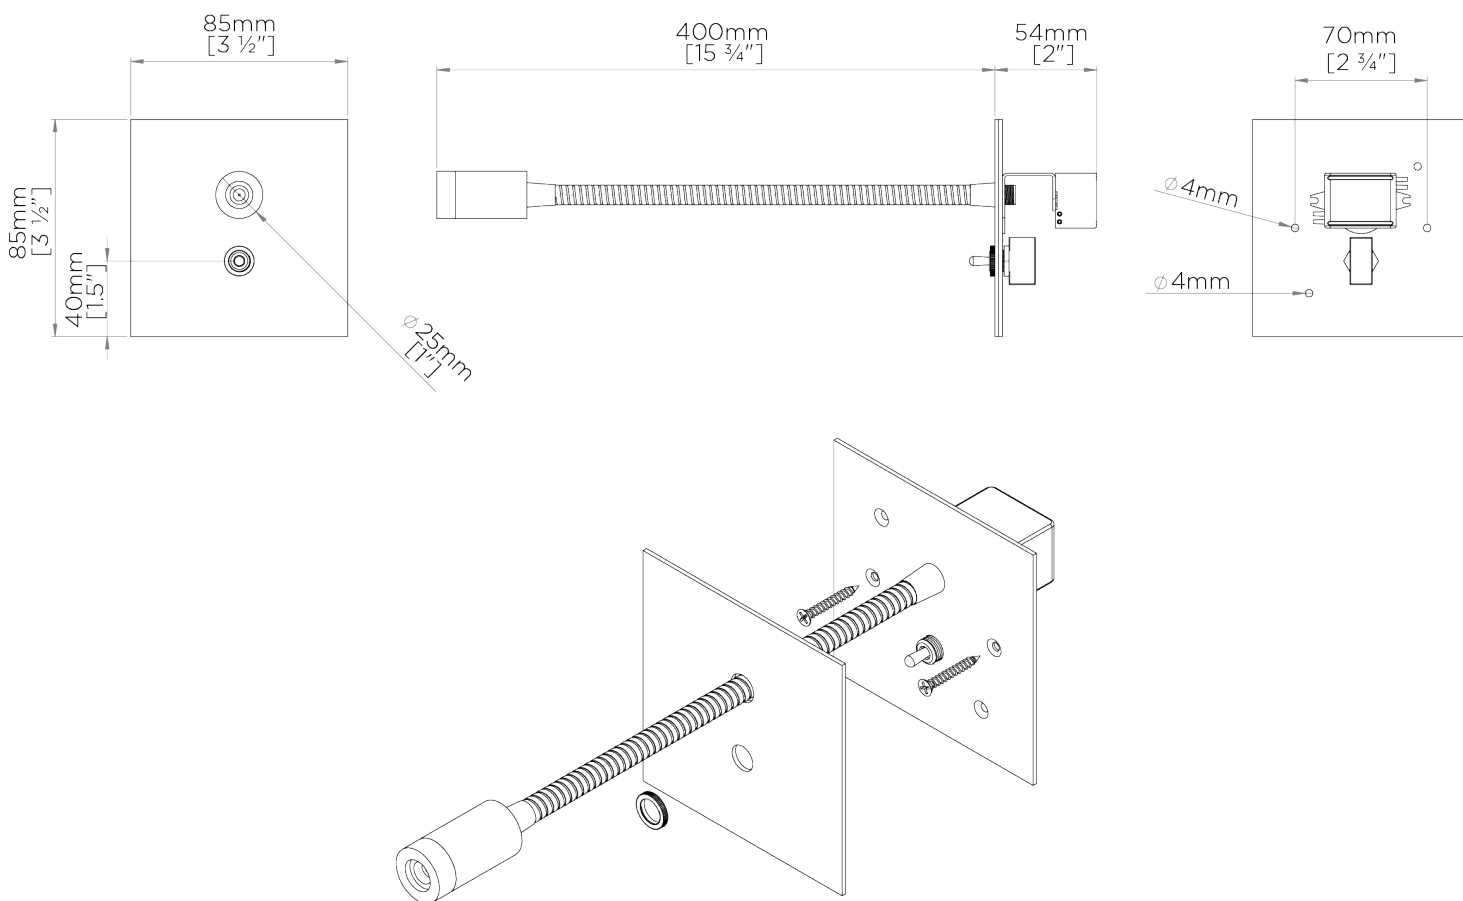

PORTA ROMANA

Jordan Wall Light Large

TWL89L | Bronze

Bronze

HEIGHT
85mm | 3 1/2"

CONSTRUCTED FROM
Patinated or nickel plated brass

MAX WATTAGE
1.2W

WIDTH
85mm | 3 1/2"

WEIGHT
0.5 kg | 1.1 lbs

LAMP
LED Supplied Fitted

PROJECTION
400mm | 15 3/4"

VOLTAGE
120V

FINISHES

- 1 Bronze
- 2 Nickel

Jordan Wall Light Large

TWL89L

HEIGHT
85mm | 3 1/2"

WIDTH
85mm | 3 1/2"

© Porta Romana 2022

Dimensions and weights are provided as a guide. All Porta Romana Products are made by hand and variations can occur in some products. The products you are buying or marketing are exclusive designs belonging to Porta Romana. Please do not submit design sheets featuring our products to other manufacturing companies nor to other parties who might. Any manufacturer found to be reproducing Porta Romana products will be breaching copyright law and will be actively pursued