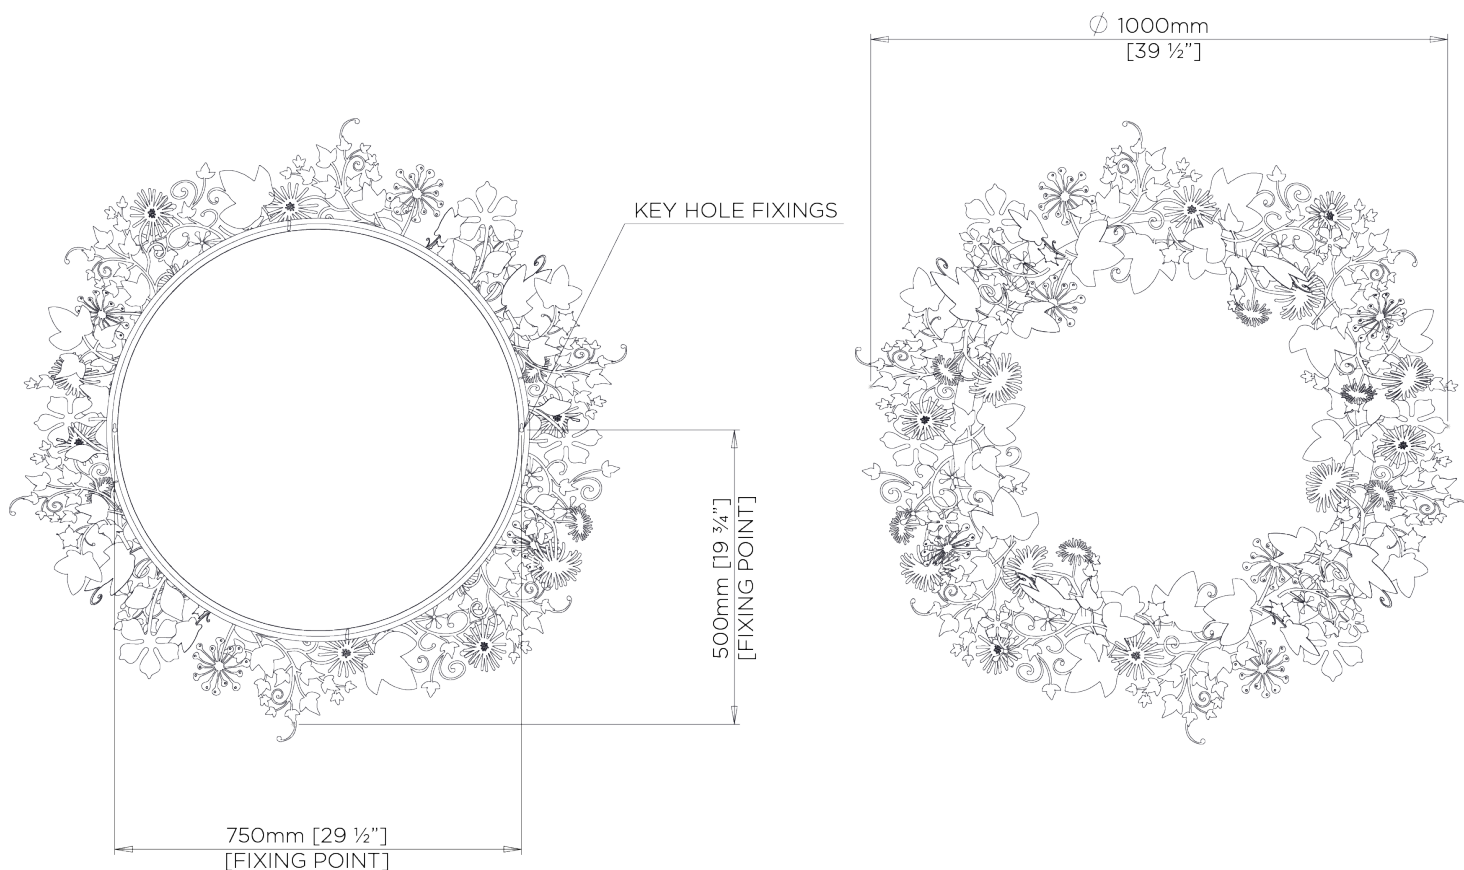

PORTA ROMANA

Ivy Shadow Mirror

WM40 | Forest Rust

Ivy Shadow in Forest Rust

DEPTH
180mm | 7 1/4"

CONSTRUCTED FROM
Aluminium and steel with decorative
finish

DIAMETER
1000mm | 39 1/2"

WEIGHT
13.2 kg | 29.04 lbs

FINISHES
1 Forest Rust

Ivy Shadow Mirror

WM40

DEPTH
180mm | 7 1/4"

DIAMETER
1000mm | 39 1/2"

© Porta Romana 2022

Dimensions and weights are provided as a guide. All Porta Romana Products are made by hand and variations can occur in some products. The products you are buying or marketing are exclusive designs belonging to Porta Romana. Please do not submit design sheets featuring our products to other manufacturing companies nor to other parties who might. Any manufacturer found to be reproducing Porta Romana products will be breaching copyright law and will be actively pursued