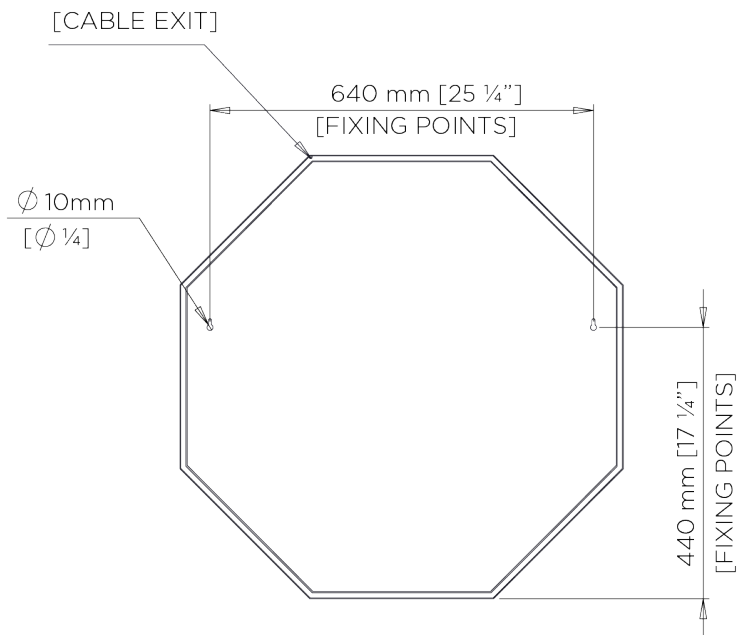

PORTA ROMANA

Infinity Mirror

WM41 | French Brass

French Brass

HEIGHT
740mm | 29 1/4"

CONSTRUCTED FROM
Wood and steel with a decorative
finish and LED strip

MAX WATTAGE
2.8W

WIDTH
740mm | 29 1/4"

WEIGHT
15.2 kg | 33.44 lbs

DEPTH
95mm | 3 3/4"

FINISHES
1 French Brass

Infinity Mirror

WM41

HEIGHT
740mm | 29 1/4"

WIDTH
740mm | 29 1/4"

DEPTH
95mm | 3 3/4"