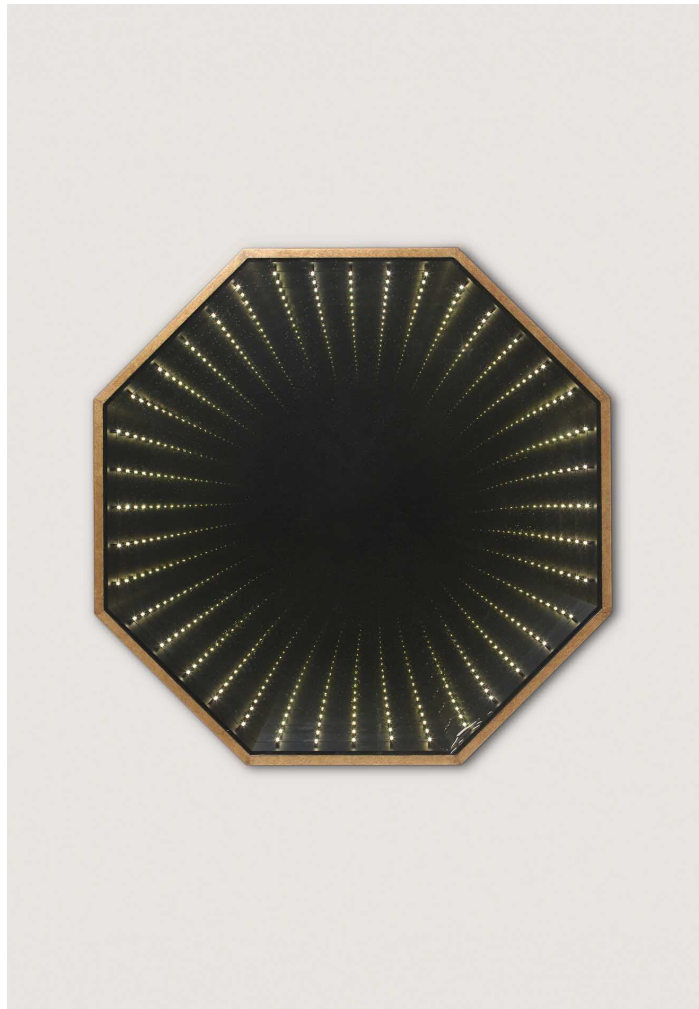

PORTA ROMANA

Infinity Mirror

WM41 | French Brass

French Brass

HEIGHT
740mm | 29 1/4"

CONSTRUCTED FROM
Wood and steel with a decorative
finish and LED strip

MAX WATTAGE
2.8W

WIDTH
740mm | 29 1/4"

WEIGHT
15.2 kg | 33.44 lbs

DEPTH
95mm | 3 3/4"

FINISHES
1 French Brass

Infinity Mirror

WM41

HEIGHT
740mm | 29 1/4"

WIDTH
740mm | 29 1/4"

DEPTH
95mm | 3 3/4"