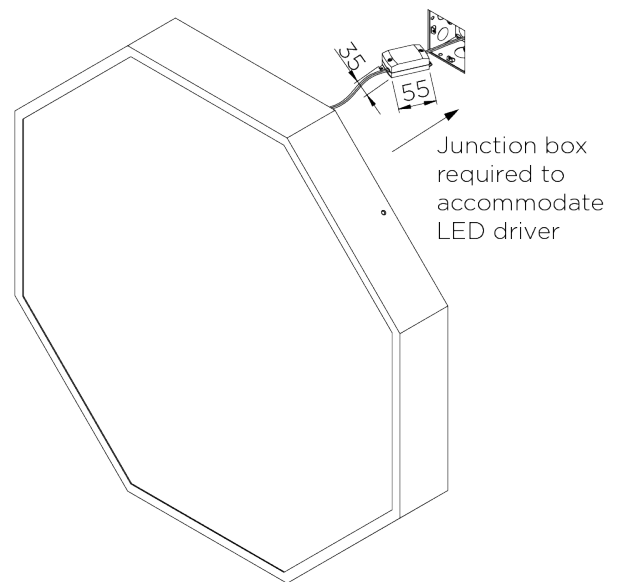

PORTA ROMANA

Infinity Mirror

WM41 | French Brass

French Brass

HEIGHT
740mm | 29 1/4"

CONSTRUCTED FROM
Wood and steel with a decorative
finish and LED strip

MAX WATTAGE
2.8W

WIDTH
740mm | 29 1/4"

WEIGHT
15.2 kg | 33.44 lbs

DEPTH
95mm | 3 3/4"

FINISHES
1 French Brass

Infinity Mirror

WM41

HEIGHT
740mm | 29 1/4"

WIDTH
740mm | 29 1/4"

DEPTH
95mm | 3 3/4"