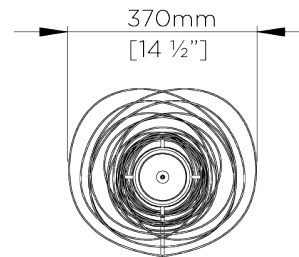

PORTA ROMANA

Iago Ceiling Light

MCL80 | Old Brass

Old Brass shown with 5" Iago in Natural Linen

WIDTH
370mm | 14 1/2"

CONSTRUCTED FROM
Patinated brass

RECOMMENDED SHADE
5" Iago

MINIMUM DROP
1500mm | 59 1/4"

WEIGHT
25 kg | 55 lbs

LAMP
LED Supplied Fitted

MAXIMUM DROP
2425mm | 95 1/2"

VOLTAGE
120V

DROPS AVAILABLE
2425mm / Custom

FINISHES
1 Old Brass

Iago Ceiling Light

MCL80

WIDTH
370mm | 14 1/2"

MINIMUM DROP
1500mm | 59 1/4"

MAXIMUM DROP
2425mm | 95 1/2"

DROPS AVAILABLE
2425mm / Custom

CEILING ROSE DETAIL

© Porta Romana 2022

Dimensions and weights are provided as a guide. All Porta Romana Products are made by hand and variations can occur in some products. The products you are buying or marketing are exclusive designs belonging to Porta Romana. Please do not submit design sheets featuring our products to other manufacturing companies nor to other parties who might. Any manufacturer found to be reproducing Porta Romana products will be breaching copyright law and will be actively pursued