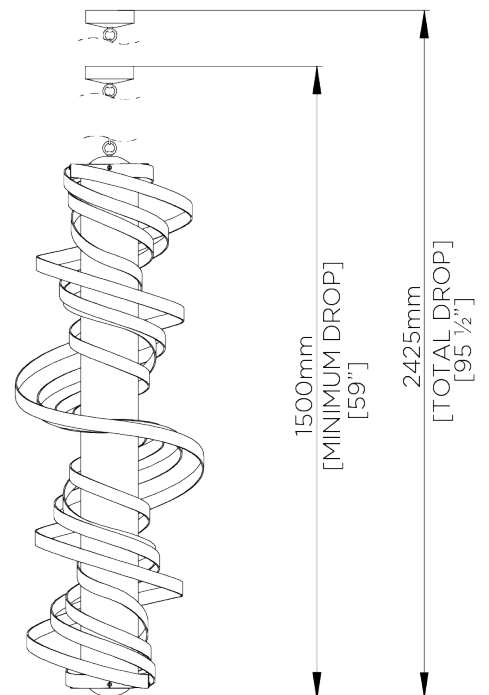

PORTA ROMANA

Iago Ceiling Light

MCL80 | Old Brass

Old Brass shown with 5" Iago in Natural Linen

WIDTH
370mm | 14 1/2"

CONSTRUCTED FROM
Patinated brass

RECOMMENDED SHADE
5" Iago

MINIMUM DROP
1500mm | 59 1/4"

WEIGHT
25 kg | 55 lbs

LAMP
LED Supplied Fitted

MAXIMUM DROP
2425mm | 95 1/2"

VOLTAGE
120V

DROPS AVAILABLE
2425mm / Custom

FINISHES
1 Old Brass

Iago Ceiling Light

MCL80

WIDTH
370mm | 14 1/2"

MINIMUM DROP
1500mm | 59 1/4"

MAXIMUM DROP
2425mm | 95 1/2"

DROPS AVAILABLE
2425mm / Custom

CEILING ROSE DETAIL

© Porta Romana 2022

Dimensions and weights are provided as a guide. All Porta Romana Products are made by hand and variations can occur in some products. The products you are buying or marketing are exclusive designs belonging to Porta Romana. Please do not submit design sheets featuring our products to other manufacturing companies nor to other parties who might. Any manufacturer found to be reproducing Porta Romana products will be breaching copyright law and will be actively pursued