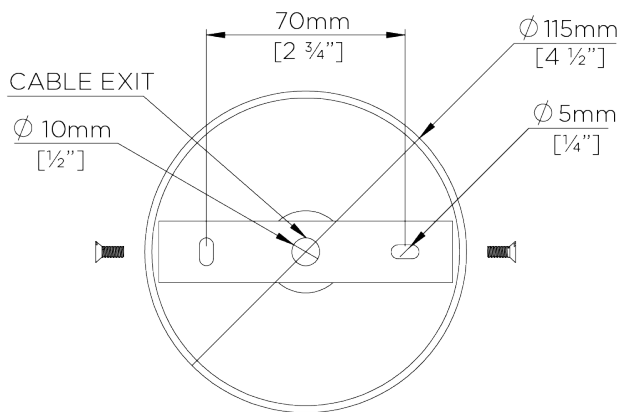

PORTA ROMANA

Iago Ceiling Light

MCL80 | Old Brass

Old Brass shown with 5" Iago in Natural Linen

WIDTH
370mm | 14 1/2"

CONSTRUCTED FROM
Patinated brass

RECOMMENDED SHADE
5" Iago

MINIMUM DROP
1500mm | 59 1/4"

WEIGHT
25 kg | 55 lbs

LAMP
LED Supplied Fitted

MAXIMUM DROP
2425mm | 95 1/2"

VOLTAGE
120V

DROPS AVAILABLE
2425mm / Custom

FINISHES
1 Old Brass

Iago Ceiling Light

MCL80

WIDTH
370mm | 14 1/2"

MINIMUM DROP
1500mm | 59 1/4"

MAXIMUM DROP
2425mm | 95 1/2"

DROPS AVAILABLE
2425mm / Custom

CEILING ROSE DETAIL

© Porta Romana 2022

Dimensions and weights are provided as a guide. All Porta Romana Products are made by hand and variations can occur in some products. The products you are buying or marketing are exclusive designs belonging to Porta Romana. Please do not submit design sheets featuring our products to other manufacturing companies nor to other parties who might. Any manufacturer found to be reproducing Porta Romana products will be breaching copyright law and will be actively pursued