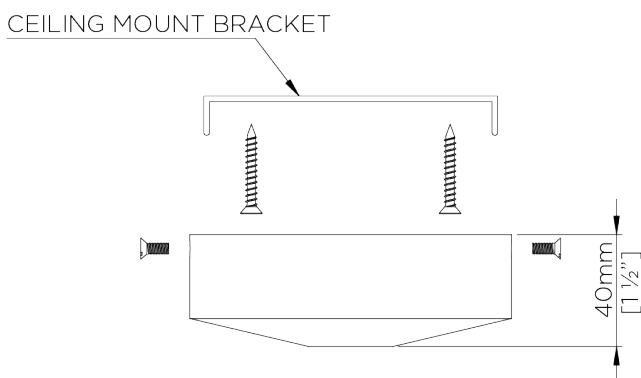

PORTA ROMANA

Iago Ceiling Light

MCL80 | Old Brass

Old Brass shown with 5" Iago in Natural Linen

WIDTH
370mm | 14 1/2"

CONSTRUCTED FROM
Patinated brass

RECOMMENDED SHADE
5" Iago

MINIMUM DROP
1500mm | 59 1/4"

WEIGHT
25 kg | 55 lbs

LAMP
LED Supplied Fitted

MAXIMUM DROP
2425mm | 95 1/2"

VOLTAGE
120V

DROPS AVAILABLE
2425mm / Custom

FINISHES
1 Old Brass

Iago Ceiling Light

MCL80

WIDTH
370mm | 14 1/2"

MINIMUM DROP
1500mm | 59 1/4"

MAXIMUM DROP
2425mm | 95 1/2"

DROPS AVAILABLE
2425mm / Custom

CEILING ROSE DETAIL

© Porta Romana 2022

Dimensions and weights are provided as a guide. All Porta Romana Products are made by hand and variations can occur in some products. The products you are buying or marketing are exclusive designs belonging to Porta Romana. Please do not submit design sheets featuring our products to other manufacturing companies nor to other parties who might. Any manufacturer found to be reproducing Porta Romana products will be breaching copyright law and will be actively pursued