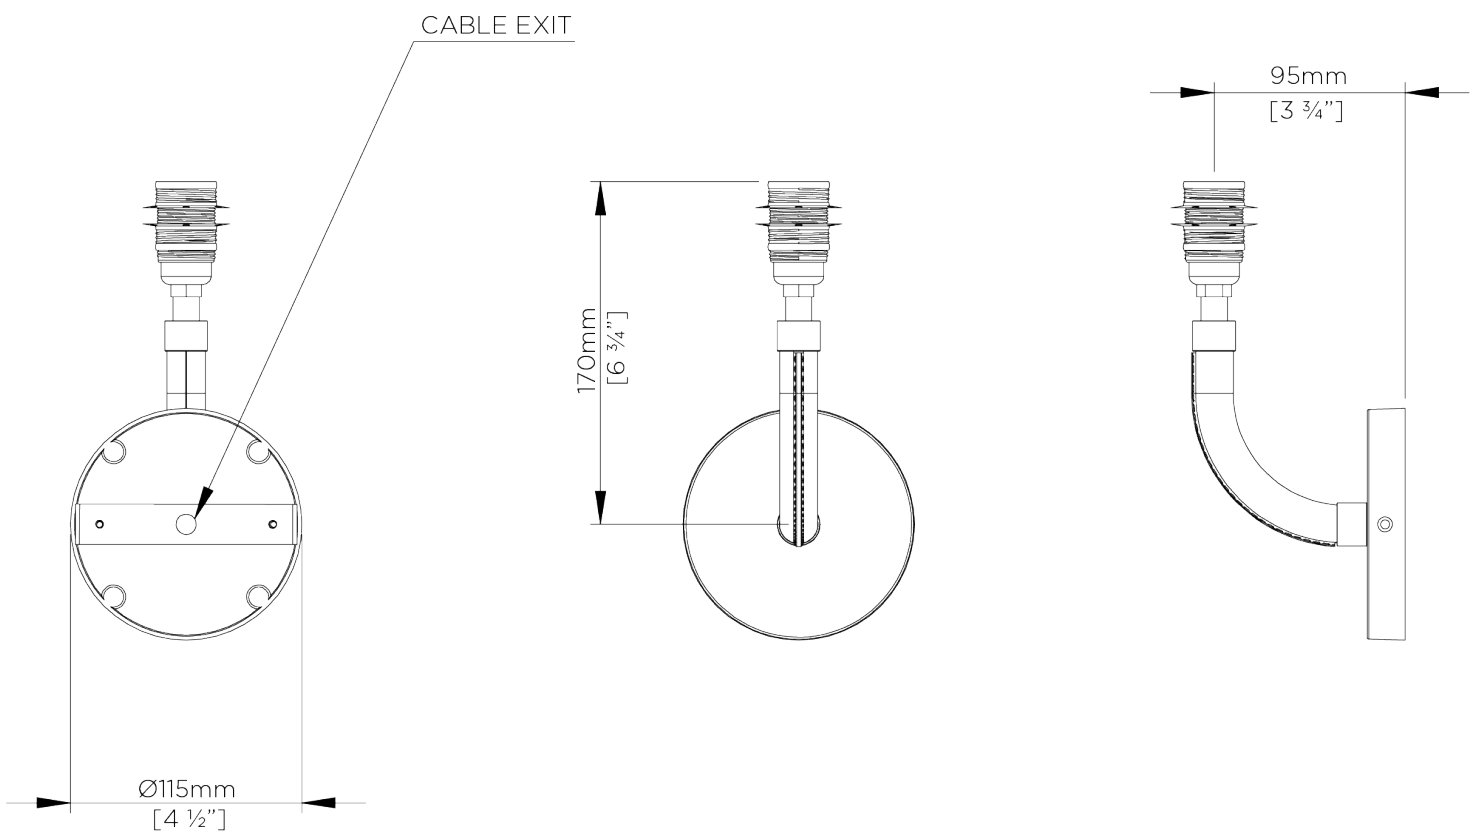

## Huxley Wall Light

TWL132 | Tan

Tan shown with Antique Brass with 5.5" Fez in Natural Linen

HEIGHT  
190mm | 7 1/2"

CONSTRUCTED FROM  
Leather and steel with brass or  
patinated brass

RECOMMENDED SHADE  
5.5" Fez

HEIGHT WITH SHADE  
285mm | 11 1/4"

PROJECTION  
170mm | 6 3/4"

MAX WATTAGE  
25W

WIDTH  
60mm | 2 1/2"

LAMP  
1 x Torpedo Type B10 Candelabra  
Base

WIDTH WITH SHADE  
140mm | 5 3/4"

VOLTAGE  
120V

FINISHES  
1 Chocolate  
2 Tan

# Huxley Wall Light

TWL132

HEIGHT  
190mm | 7 1/2"

HEIGHT WITH SHADE  
285mm | 11 1/4"

WIDTH  
60mm | 2 1/2"

WIDTH WITH SHADE  
140mm | 5 3/4"

© Porta Romana 2022

Dimensions and weights are provided as a guide. All Porta Romana Products are made by hand and variations can occur in some products. The products you are buying or marketing are exclusive designs belonging to Porta Romana. Please do not submit design sheets featuring our products to other manufacturing companies nor to other parties who might. Any manufacturer found to be reproducing Porta Romana products will be breaching copyright law and will be actively pursued