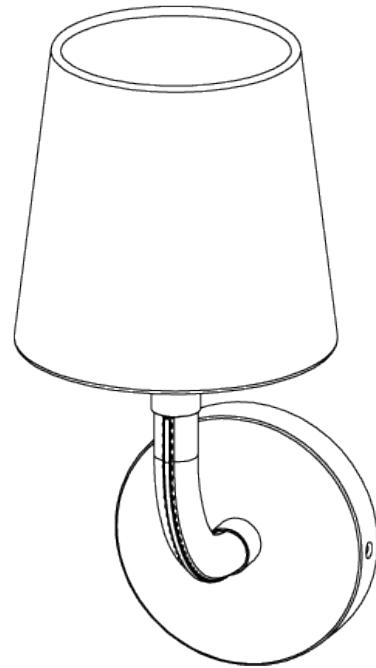

## Huxley Wall Light

TWL132 | Tan

Tan shown with Antique Brass with 5.5" Fez in Natural Linen

HEIGHT  
190mm | 7 1/2"

CONSTRUCTED FROM  
Leather and steel with brass or  
patinated brass

RECOMMENDED SHADE  
5.5" Fez

HEIGHT WITH SHADE  
285mm | 11 1/4"

PROJECTION  
170mm | 6 3/4"

MAX WATTAGE  
25W

WIDTH  
60mm | 2 1/2"

LAMP  
1 x Torpedo Type B10 Candelabra  
Base

WIDTH WITH SHADE  
140mm | 5 3/4"

VOLTAGE  
120V

FINISHES  
1 Chocolate  
2 Tan

# Huxley Wall Light

TWL132

HEIGHT  
190mm | 7 1/2"

HEIGHT WITH SHADE  
285mm | 11 1/4"

WIDTH  
60mm | 2 1/2"

WIDTH WITH SHADE  
140mm | 5 3/4"

© Porta Romana 2022

Dimensions and weights are provided as a guide. All Porta Romana Products are made by hand and variations can occur in some products. The products you are buying or marketing are exclusive designs belonging to Porta Romana. Please do not submit design sheets featuring our products to other manufacturing companies nor to other parties who might. Any manufacturer found to be reproducing Porta Romana products will be breaching copyright law and will be actively pursued