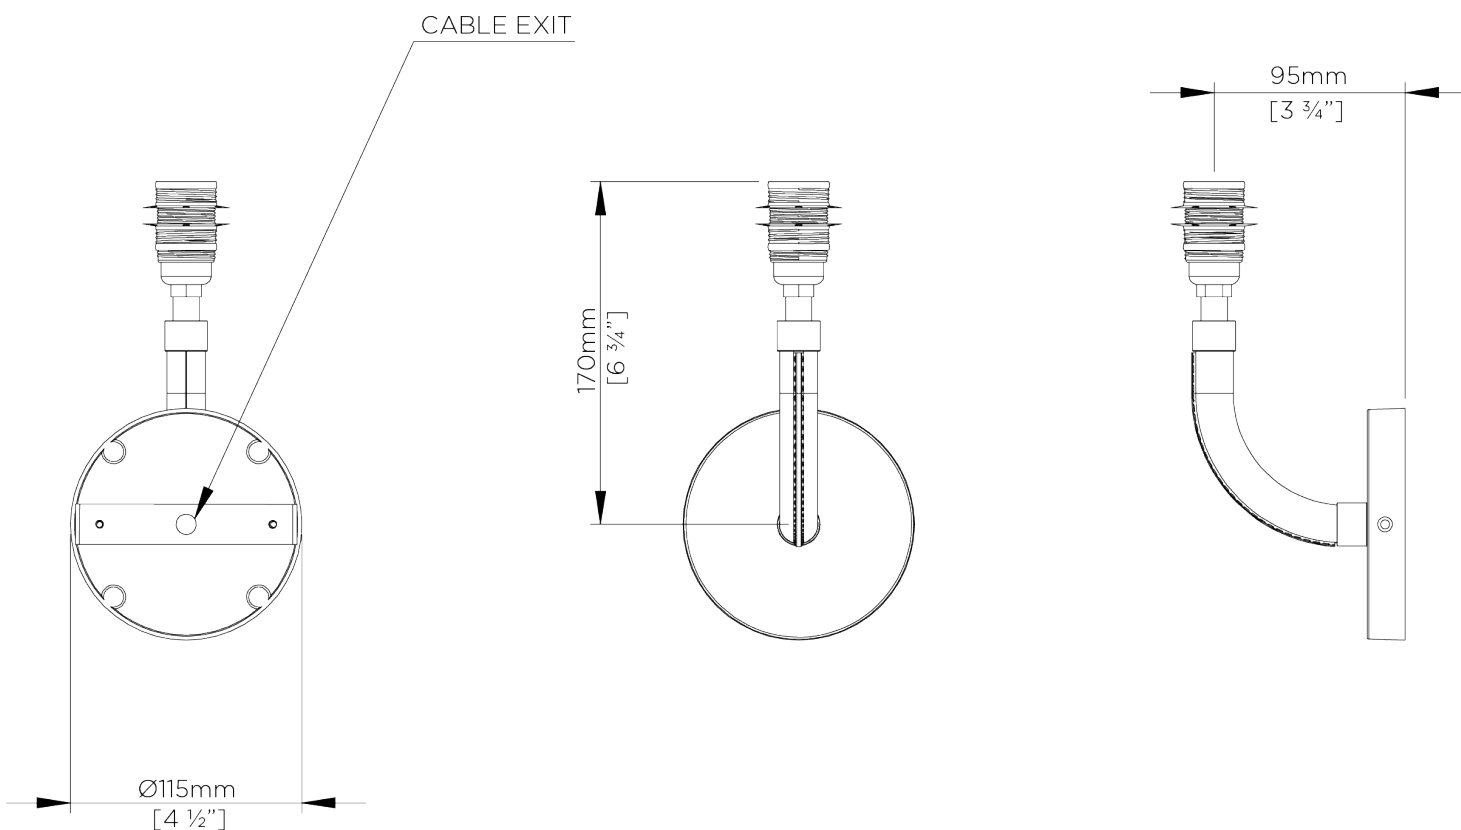

PORTA ROMANA

Huxley Wall Light

TWL132 | Chocolate

Chocolate shown with Antique Brass with 5.5" Fez in Natural Linen

HEIGHT
190mm | 7 1/2"

CONSTRUCTED FROM
Leather and steel with brass or
patinated brass

RECOMMENDED SHADE
5.5" Fez

HEIGHT WITH SHADE
285mm | 11 1/4"

PROJECTION
170mm | 6 3/4"

MAX WATTAGE
25W

WIDTH
60mm | 2 1/2"

LAMP
1 x Torpedo Type B10 Candelabra
Base

WIDTH WITH SHADE
140mm | 5 3/4"

VOLTAGE
120V

FINISHES
1 Chocolate
2 Tan

Huxley Wall Light

TWL132

HEIGHT
190mm | 7 1/2"

HEIGHT WITH SHADE
285mm | 11 1/4"

WIDTH
60mm | 2 1/2"

WIDTH WITH SHADE
140mm | 5 3/4"

© Porta Romana 2022

Dimensions and weights are provided as a guide. All Porta Romana Products are made by hand and variations can occur in some products. The products you are buying or marketing are exclusive designs belonging to Porta Romana. Please do not submit design sheets featuring our products to other manufacturing companies nor to other parties who might. Any manufacturer found to be reproducing Porta Romana products will be breaching copyright law and will be actively pursued