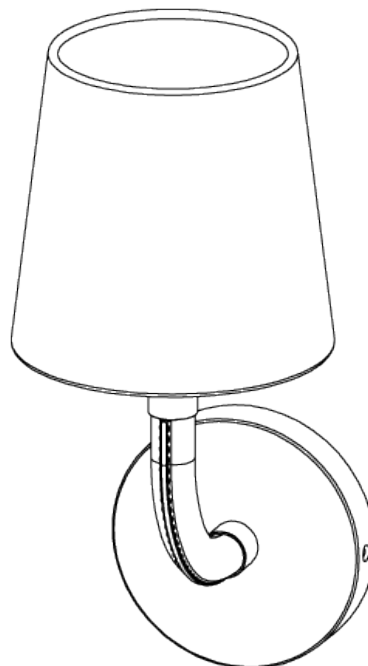

PORTA ROMANA

Huxley Wall Light

TWL132 | Chocolate

Chocolate shown with Antique Brass with 5.5" Fez in Natural Linen

HEIGHT
190mm | 7 1/2"

CONSTRUCTED FROM
Leather and steel with brass or
patinated brass

RECOMMENDED SHADE
5.5" Fez

HEIGHT WITH SHADE
285mm | 11 1/4"

PROJECTION
170mm | 6 3/4"

MAX WATTAGE
25W

WIDTH
60mm | 2 1/2"

LAMP
1 x Torpedo Type B10 Candelabra
Base

WIDTH WITH SHADE
140mm | 5 3/4"

VOLTAGE
120V

FINISHES
1 Chocolate
2 Tan

Huxley Wall Light

TWL132

HEIGHT
190mm | 7 1/2"

HEIGHT WITH SHADE
285mm | 11 1/4"

WIDTH
60mm | 2 1/2"

WIDTH WITH SHADE
140mm | 5 3/4"

© Porta Romana 2022

Dimensions and weights are provided as a guide. All Porta Romana Products are made by hand and variations can occur in some products. The products you are buying or marketing are exclusive designs belonging to Porta Romana. Please do not submit design sheets featuring our products to other manufacturing companies nor to other parties who might. Any manufacturer found to be reproducing Porta Romana products will be breaching copyright law and will be actively pursued