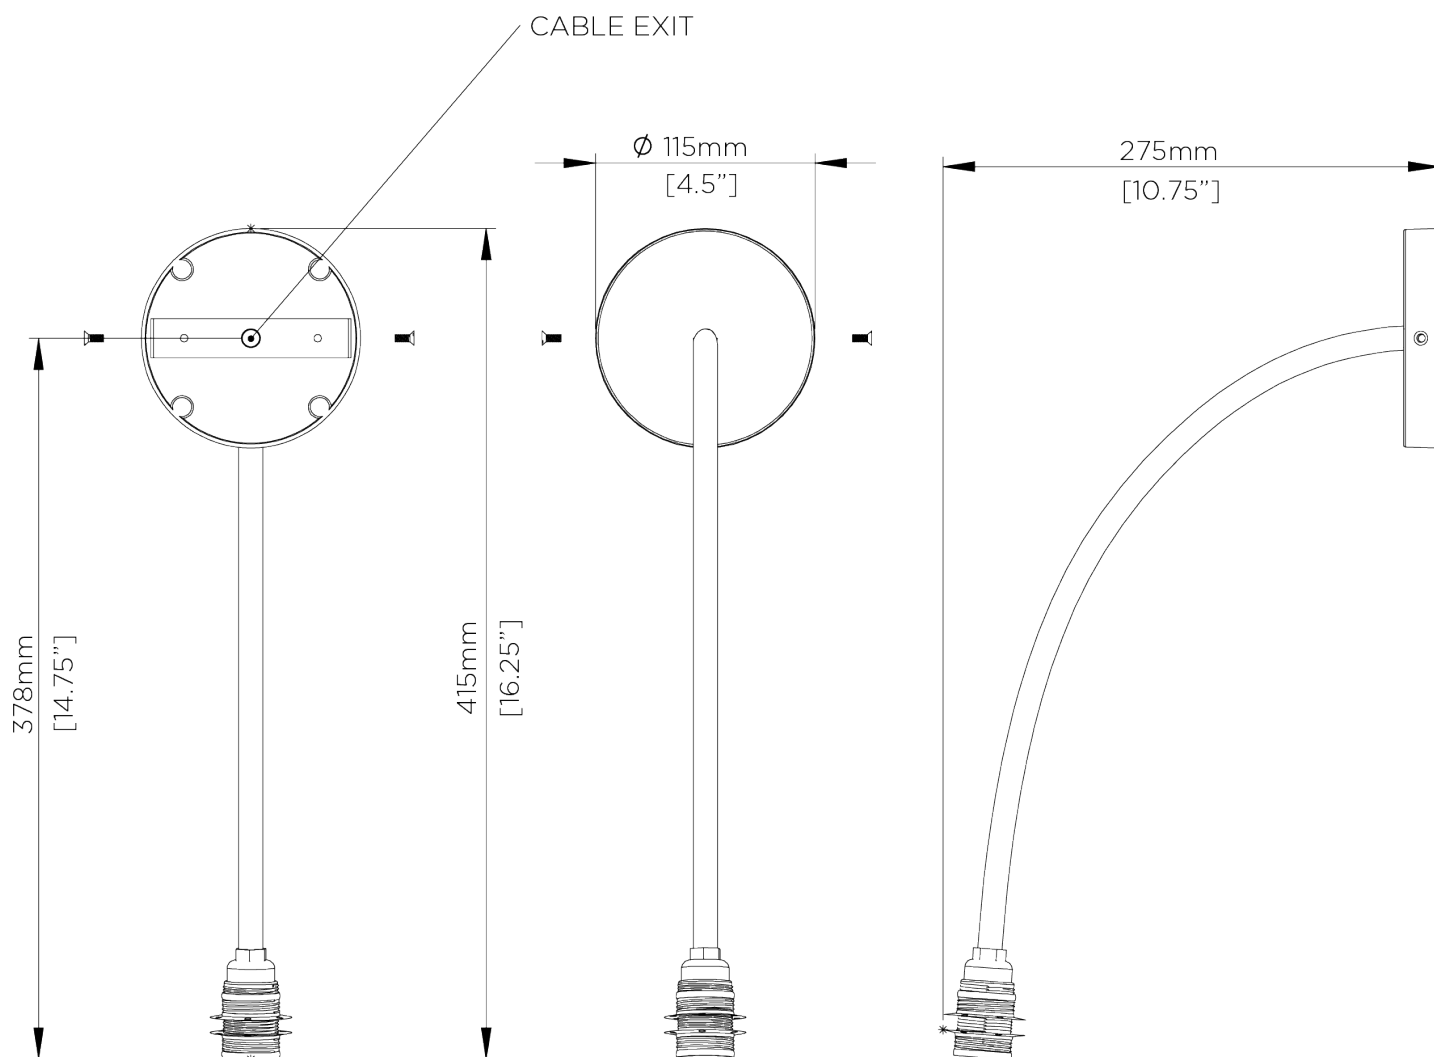

PORTA ROMANA

Huck Wall Light Small

TWL120S | French Brass

French Brass shown with 6" Empire in Wicker

HEIGHT
415mm | 16 1/2"

CONSTRUCTED FROM
Forged steel with decorative finish

RECOMMENDED SHADE
6" Empire

HEIGHT WITH SHADE
520mm | 20 1/2"

WEIGHT
0.7 kg | 1.54 lbs

LAMP
1 x Torpedo Type B10 Candelabra
Base

WIDTH
80mm | 3 1/4"

PROJECTION
285mm | 11 1/4"

VOLTAGE
120V

WIDTH WITH SHADE
160mm | 6 1/2"

FINISHES
1 French Brass

Huck Wall Light Small

TWL120S

HEIGHT
415mm | 16 1/2"

HEIGHT WITH SHADE
520mm | 20 1/2"

WIDTH
80mm | 3 1/4"

WIDTH WITH SHADE
160mm | 6 1/2"

© Porta Romana 2022

Dimensions and weights are provided as a guide. All Porta Romana Products are made by hand and variations can occur in some products. The products you are buying or marketing are exclusive designs belonging to Porta Romana. Please do not submit design sheets featuring our products to other manufacturing companies nor to other parties who might. Any manufacturer found to be reproducing Porta Romana products will be breaching copyright law and will be actively pursued