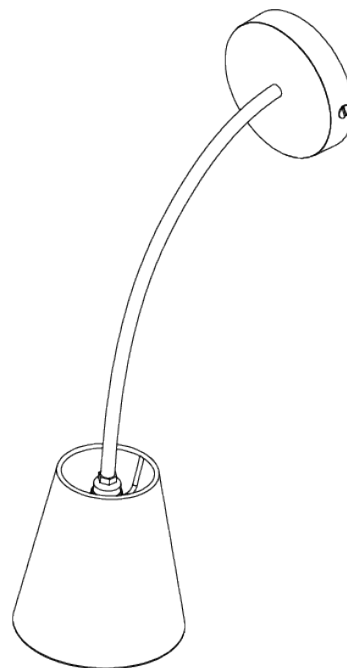

PORTA ROMANA

Huck Wall Light Small

TWL120S | French Brass

French Brass shown with 6" Empire in Wicker

HEIGHT
415mm | 16 1/2"

CONSTRUCTED FROM
Forged steel with decorative finish

RECOMMENDED SHADE
6" Empire

HEIGHT WITH SHADE
520mm | 20 1/2"

WEIGHT
0.7 kg | 1.54 lbs

LAMP
1 x Torpedo Type B10 Candelabra
Base

WIDTH
80mm | 3 1/4"

PROJECTION
285mm | 11 1/4"

VOLTAGE
120V

WIDTH WITH SHADE
160mm | 6 1/2"

FINISHES
1 French Brass

Huck Wall Light Small

TWL120S

HEIGHT
415mm | 16 1/2"

HEIGHT WITH SHADE
520mm | 20 1/2"

WIDTH
80mm | 3 1/4"

WIDTH WITH SHADE
160mm | 6 1/2"

© Porta Romana 2022

Dimensions and weights are provided as a guide. All Porta Romana Products are made by hand and variations can occur in some products. The products you are buying or marketing are exclusive designs belonging to Porta Romana. Please do not submit design sheets featuring our products to other manufacturing companies nor to other parties who might. Any manufacturer found to be reproducing Porta Romana products will be breaching copyright law and will be actively pursued