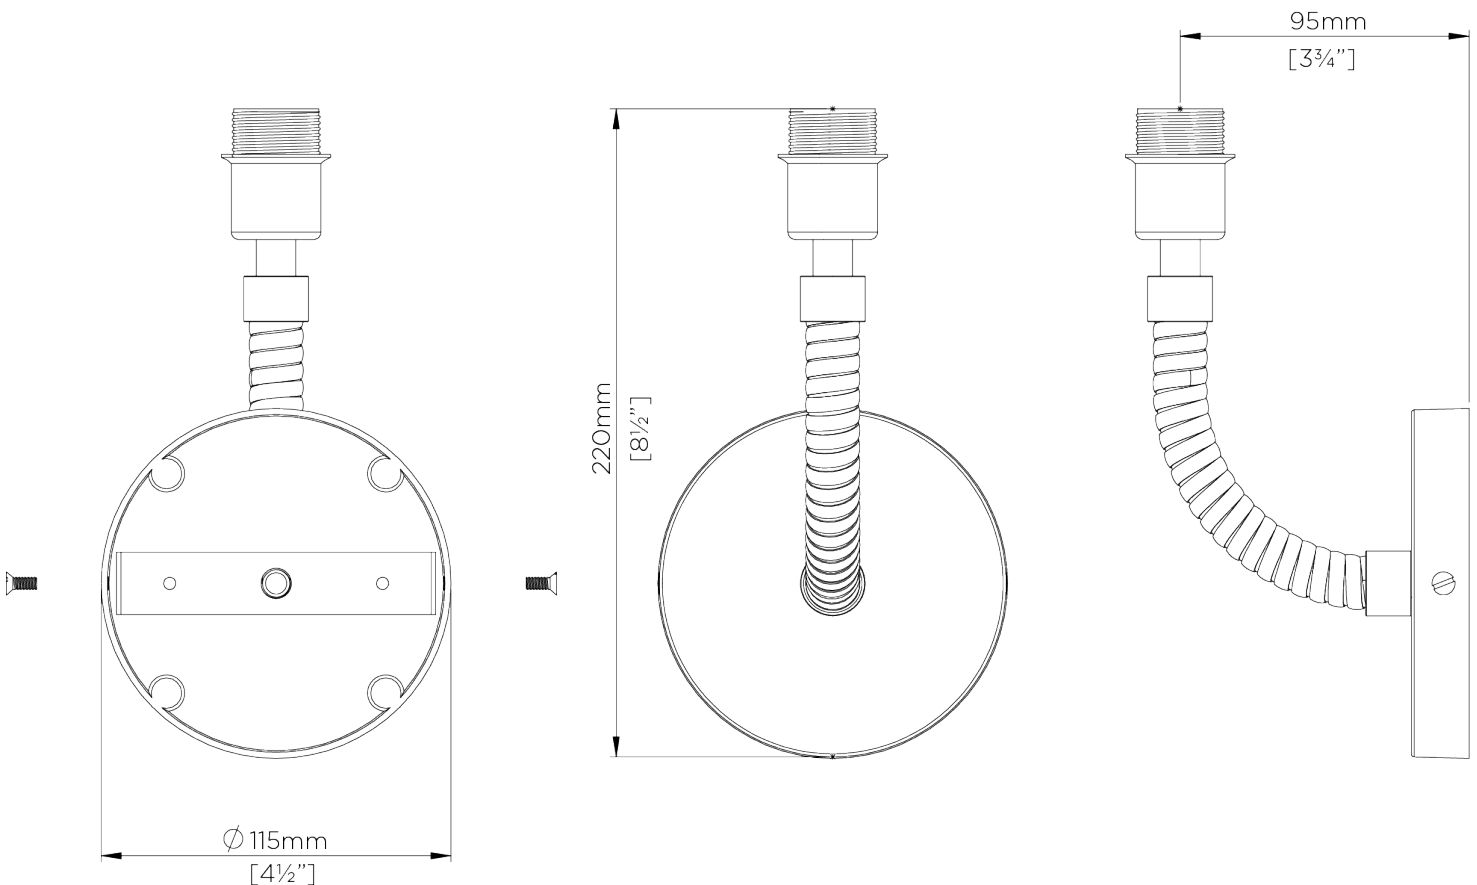

PORTA ROMANA

Holden Wall Light

TWL119 | Dark Cane

Dark Cane in Brass shown with 5.5" Fez in Natural Linen

HEIGHT 190mm 7 1/2"	CONSTRUCTED FROM Steel and brass with wrapped cane	RECOMMENDED SHADE 5.5" Fez
HEIGHT WITH SHADE 285mm 11 1/4"	WEIGHT 0.7 kg 1.54 lbs	MAX WATTAGE 25W
WIDTH 60mm 2 1/2"	PROJECTION 120mm 4 3/4"	LAMP 1 x Torpedo Type B10 Candelabra Base
WIDTH WITH SHADE 140mm 5 3/4"		VOLTAGE 120V

FINISHES

- 1 Dark Cane with Brass
- 2 Dark Cane with Antiqued Brass

Holden Wall Light

TWL119

HEIGHT
190mm | 7 1/2"

HEIGHT WITH SHADE
285mm | 11 1/4"

WIDTH
60mm | 2 1/2"

WIDTH WITH SHADE
140mm | 5 3/4"