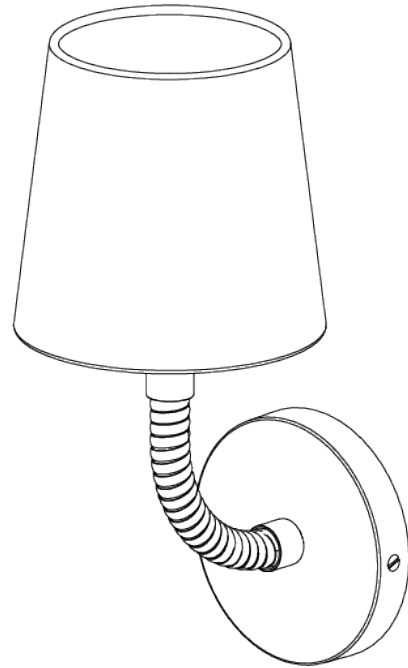

PORTA ROMANA

Holden Wall Light

TWL119 | Dark Cane

Dark Cane in Brass shown with 5.5" Fez in Natural Linen

HEIGHT 190mm 7 1/2"	CONSTRUCTED FROM Steel and brass with wrapped cane	RECOMMENDED SHADE 5.5" Fez
HEIGHT WITH SHADE 285mm 11 1/4"	WEIGHT 0.7 kg 1.54 lbs	MAX WATTAGE 25W
WIDTH 60mm 2 1/2"	PROJECTION 120mm 4 3/4"	LAMP 1 x Torpedo Type B10 Candelabra Base
WIDTH WITH SHADE 140mm 5 3/4"		VOLTAGE 120V

FINISHES

- 1 Dark Cane with Brass
- 2 Dark Cane with Antiqued Brass

Holden Wall Light

TWL119

HEIGHT
190mm | 7 1/2"

HEIGHT WITH SHADE
285mm | 11 1/4"

WIDTH
60mm | 2 1/2"

WIDTH WITH SHADE
140mm | 5 3/4"