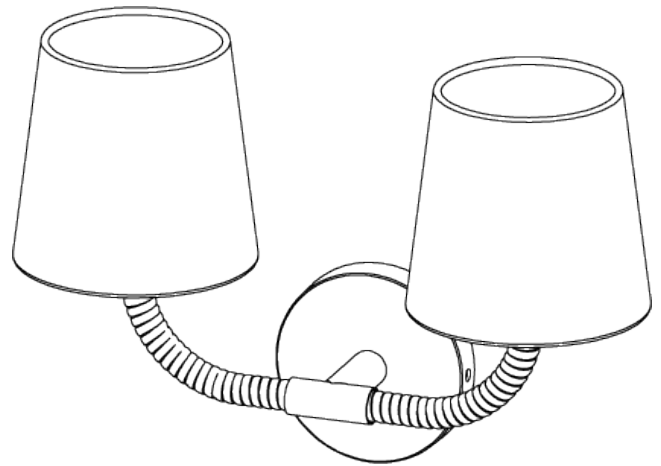

PORTA ROMANA

Holden Wall Light Large

TWL119L | Brass

Dark Cane with Brass shown with 5 1/2" Fez in Natural Linen

HEIGHT 150mm 6"	CONSTRUCTED FROM Steel and brass with wrapped cane	RECOMMENDED SHADE 5.5" Fez
HEIGHT WITH SHADE 250mm 10"	WEIGHT 0.7 kg 1.54 lbs	MAX WATTAGE 25W
WIDTH 265mm 10 1/2"	PROJECTION 155mm 6 1/4"	LAMP 2 x Torpedo Type B10 Candelabra Base
WIDTH WITH SHADE 310mm 12 1/4"		VOLTAGE 120V

FINISHES

- 1 Dark Cane with Brass
- 2 Dark Cane with Antiqued Brass

Holden Wall Light Large

TWL119L

HEIGHT
150mm | 6"

HEIGHT WITH SHADE
250mm | 10"

WIDTH
265mm | 10 1/2"

WIDTH WITH SHADE
310mm | 12 1/4"