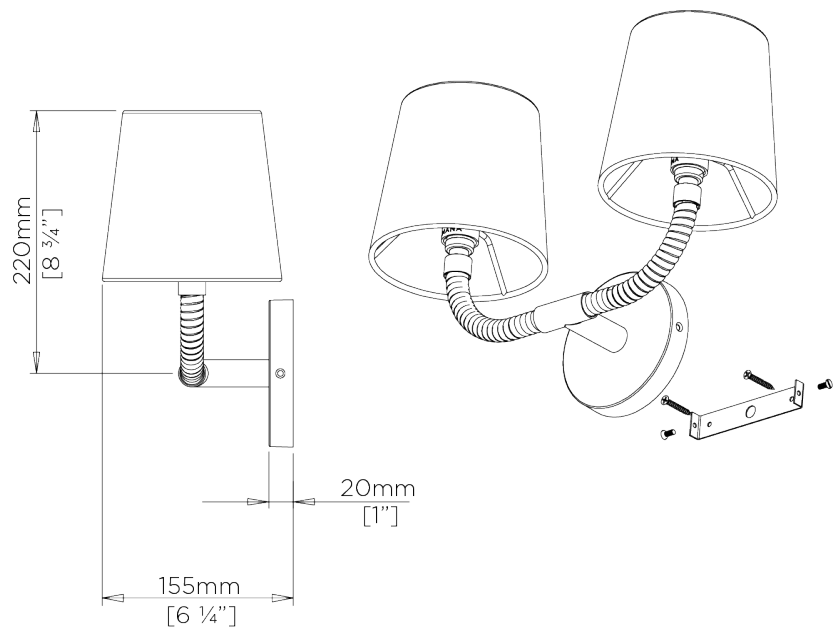

PORTA ROMANA

Holden Wall Light Large

TWL119L | Brass

Dark Cane with Brass shown with 5 1/2" Fez in Natural Linen

HEIGHT 150mm 6"	CONSTRUCTED FROM Steel and brass with wrapped cane	RECOMMENDED SHADE 5.5" Fez
HEIGHT WITH SHADE 250mm 10"	WEIGHT 0.7 kg 1.54 lbs	MAX WATTAGE 25W
WIDTH 265mm 10 1/2"	PROJECTION 155mm 6 1/4"	LAMP 2 x Torpedo Type B10 Candelabra Base
WIDTH WITH SHADE 310mm 12 1/4"		VOLTAGE 120V

FINISHES

- 1 Dark Cane with Brass
- 2 Dark Cane with Antiqued Brass

Holden Wall Light Large

TWL119L

HEIGHT
150mm | 6"

HEIGHT WITH SHADE
250mm | 10"

WIDTH
265mm | 10 1/2"

WIDTH WITH SHADE
310mm | 12 1/4"