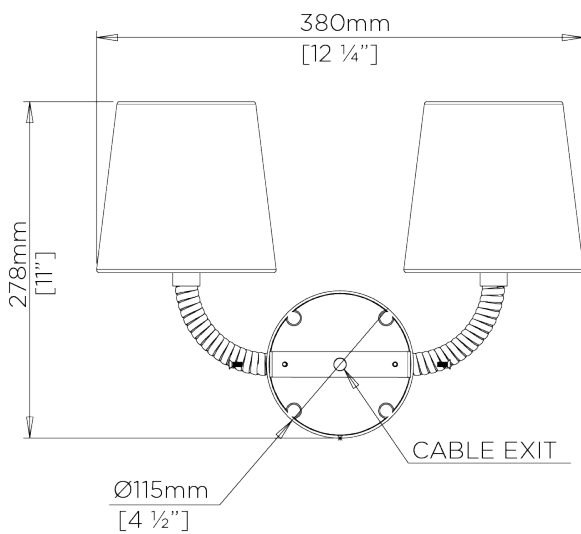

PORTA ROMANA

Holden Wall Light Large

TWL119L | Brass

Dark Cane with Brass shown with 5 1/2" Fez in Natural Linen

HEIGHT 150mm 6"	CONSTRUCTED FROM Steel and brass with wrapped cane	RECOMMENDED SHADE 5.5" Fez
HEIGHT WITH SHADE 250mm 10"	WEIGHT 0.7 kg 1.54 lbs	MAX WATTAGE 25W
WIDTH 265mm 10 1/2"	PROJECTION 155mm 6 1/4"	LAMP 2 x Torpedo Type B10 Candelabra Base
WIDTH WITH SHADE 310mm 12 1/4"		VOLTAGE 120V

FINISHES

- 1 Dark Cane with Brass
- 2 Dark Cane with Antiqued Brass

Holden Wall Light Large

TWL119L

HEIGHT
150mm | 6"

HEIGHT WITH SHADE
250mm | 10"

WIDTH
265mm | 10 1/2"

WIDTH WITH SHADE
310mm | 12 1/4"