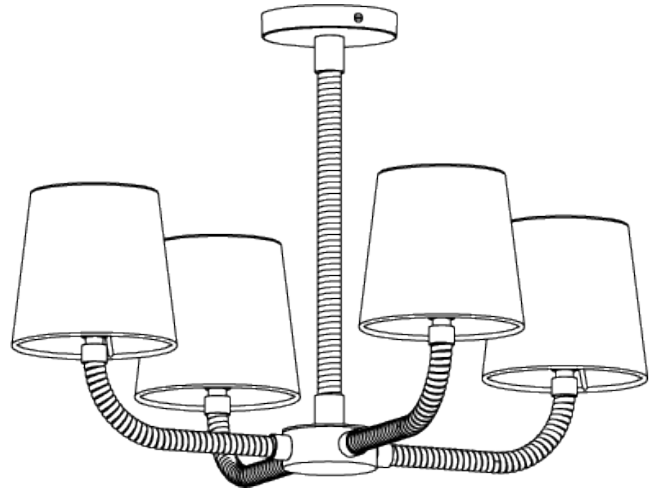

## Holden Ceiling Light

MCL77 | Brass

Dark Cane with Brass with 5.5" Fez in Natural Linen

**WIDTH**  
585mm | 23"

**CONSTRUCTED FROM**  
Steel and brass with wrapped cane

**RECOMMENDED SHADE**  
5.5" Fez

**MINIMUM DROP**  
390mm | 15 1/2"

**WEIGHT**  
2.6 kg | 5.72 lbs

**MAX WATTAGE**  
25W

**DROPS AVAILABLE**  
390mm / 480mm / 610mm /  
1050mm / Custom

**LAMP**  
4 x Torpedo Type B10 Candelabra  
Base

**VOLTAGE**  
120V

**FINISHES**  
1 Brass

# Holden Ceiling Light

## MCL77

WIDTH  
585mm | 23"

MINIMUM DROP  
390mm | 15 1/2"

DROPS AVAILABLE  
390mm / 480mm / 610mm / 1050mm /  
Custom

© Porta Romana 2022

Dimensions and weights are provided as a guide. All Porta Romana Products are made by hand and variations can occur in some products. The products you are buying or marketing are exclusive designs belonging to Porta Romana. Please do not submit design sheets featuring our products to other manufacturing companies nor to other parties who might. Any manufacturer found to be reproducing Porta Romana products will be breaching copyright law and will be actively pursued