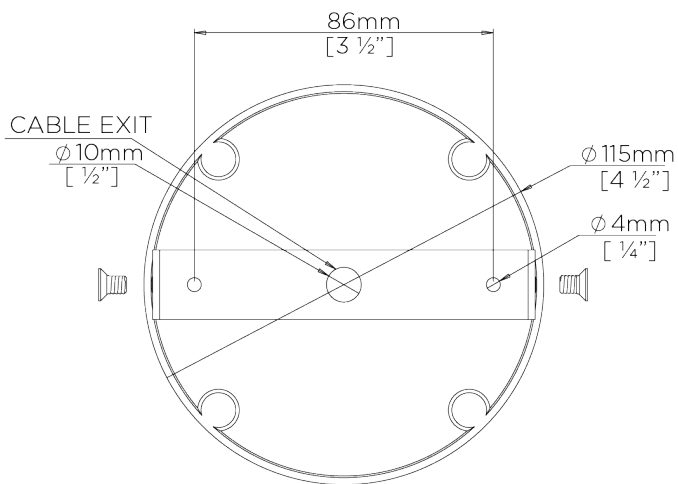

## Holden Ceiling Light

MCL77 | Brass

Dark Cane with Brass with 5.5" Fez in Natural Linen

**WIDTH**  
585mm | 23"

**CONSTRUCTED FROM**  
Steel and brass with wrapped cane

**RECOMMENDED SHADE**  
5.5" Fez

**MINIMUM DROP**  
390mm | 15 1/2"

**WEIGHT**  
2.6 kg | 5.72 lbs

**MAX WATTAGE**  
25W

**DROPS AVAILABLE**  
390mm / 480mm / 610mm /  
1050mm / Custom

**LAMP**  
4 x Torpedo Type B10 Candelabra  
Base

**VOLTAGE**  
120V

**FINISHES**  
1 Brass

## MCL77

WIDTH  
585mm | 23"

MINIMUM DROP  
390mm | 15 1/2"

DROPS AVAILABLE  
390mm / 480mm / 610mm / 1050mm /  
Custom

© Porta Romana 2022

Dimensions and weights are provided as a guide. All Porta Romana Products are made by hand and variations can occur in some products. The products you are buying or marketing are exclusive designs belonging to Porta Romana. Please do not submit design sheets featuring our products to other manufacturing companies nor to other parties who might. Any manufacturer found to be reproducing Porta Romana products will be breaching copyright law and will be actively pursued