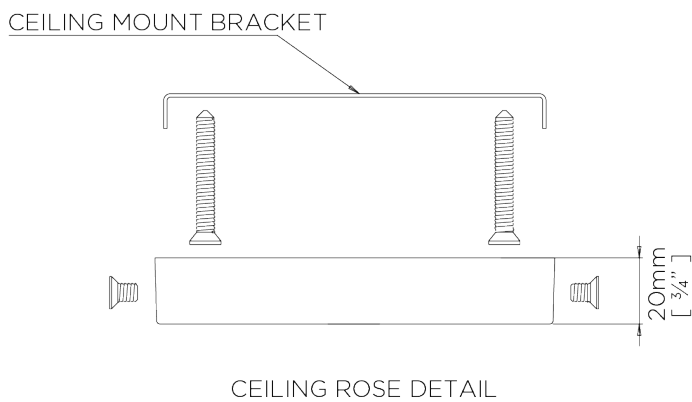

## Holden Ceiling Light

MCL77 | Brass

Dark Cane with Brass with 5.5" Fez in Natural Linen

**WIDTH**  
585mm | 23"

**CONSTRUCTED FROM**  
Steel and brass with wrapped cane

**RECOMMENDED SHADE**  
5.5" Fez

**MINIMUM DROP**  
390mm | 15 1/2"

**WEIGHT**  
2.6 kg | 5.72 lbs

**MAX WATTAGE**  
25W

**DROPS AVAILABLE**  
390mm / 480mm / 610mm /  
1050mm / Custom

**LAMP**  
4 x Torpedo Type B10 Candelabra  
Base

**VOLTAGE**  
120V

**FINISHES**  
1 Brass

## MCL77

WIDTH  
585mm | 23"

MINIMUM DROP  
390mm | 15 1/2"

DROPS AVAILABLE  
390mm / 480mm / 610mm / 1050mm /  
Custom

© Porta Romana 2022

Dimensions and weights are provided as a guide. All Porta Romana Products are made by hand and variations can occur in some products. The products you are buying or marketing are exclusive designs belonging to Porta Romana. Please do not submit design sheets featuring our products to other manufacturing companies nor to other parties who might. Any manufacturer found to be reproducing Porta Romana products will be breaching copyright law and will be actively pursued