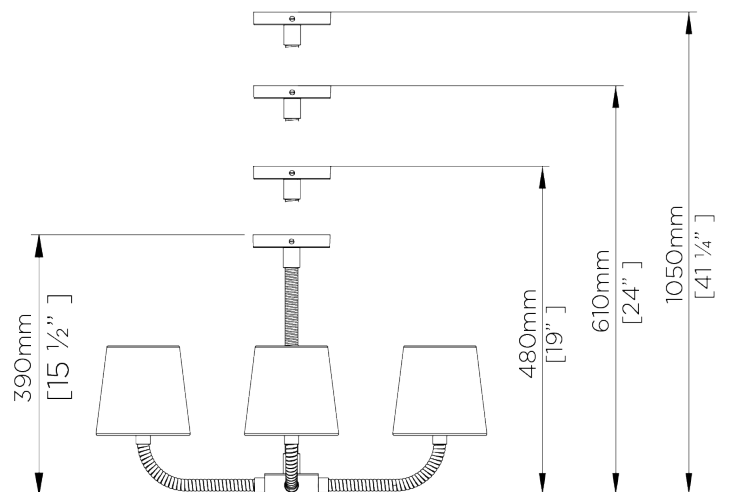

## Holden Ceiling Light

MCL77 | Brass

Dark Cane with Brass with 5.5" Fez in Natural Linen

**WIDTH**  
585mm | 23"

**CONSTRUCTED FROM**  
Steel and brass with wrapped cane

**RECOMMENDED SHADE**  
5.5" Fez

**MINIMUM DROP**  
390mm | 15 1/2"

**WEIGHT**  
2.6 kg | 5.72 lbs

**MAX WATTAGE**  
25W

**DROPS AVAILABLE**  
390mm / 480mm / 610mm /  
1050mm / Custom

**LAMP**  
4 x Torpedo Type B10 Candelabra  
Base

**VOLTAGE**  
120V

**FINISHES**  
1 Brass

## MCL77

WIDTH  
585mm | 23"

MINIMUM DROP  
390mm | 15 1/2"

DROPS AVAILABLE  
390mm / 480mm / 610mm / 1050mm /  
Custom

© Porta Romana 2022

Dimensions and weights are provided as a guide. All Porta Romana Products are made by hand and variations can occur in some products. The products you are buying or marketing are exclusive designs belonging to Porta Romana. Please do not submit design sheets featuring our products to other manufacturing companies nor to other parties who might. Any manufacturer found to be reproducing Porta Romana products will be breaching copyright law and will be actively pursued