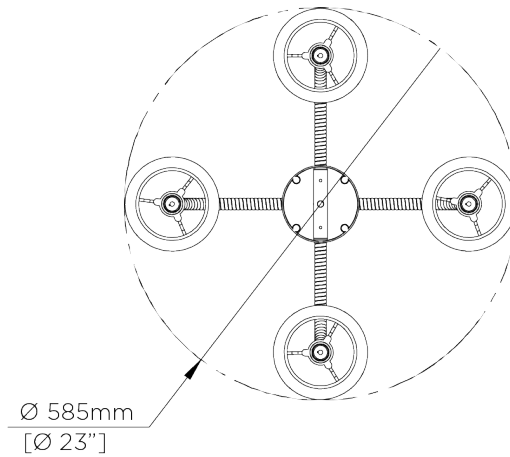

## Holden Ceiling Light

MCL77 | Brass

Dark Cane with Brass with 5.5" Fez in Natural Linen

**WIDTH**  
585mm | 23"

**CONSTRUCTED FROM**  
Steel and brass with wrapped cane

**RECOMMENDED SHADE**  
5.5" Fez

**MINIMUM DROP**  
390mm | 15 1/2"

**WEIGHT**  
2.6 kg | 5.72 lbs

**MAX WATTAGE**  
25W

**DROPS AVAILABLE**  
390mm / 480mm / 610mm /  
1050mm / Custom

**LAMP**  
4 x Torpedo Type B10 Candelabra  
Base

**VOLTAGE**  
120V

**FINISHES**  
1 Brass

## MCL77

WIDTH  
585mm | 23"

MINIMUM DROP  
390mm | 15 1/2"

DROPS AVAILABLE  
390mm / 480mm / 610mm / 1050mm /  
Custom

© Porta Romana 2022

Dimensions and weights are provided as a guide. All Porta Romana Products are made by hand and variations can occur in some products. The products you are buying or marketing are exclusive designs belonging to Porta Romana. Please do not submit design sheets featuring our products to other manufacturing companies nor to other parties who might. Any manufacturer found to be reproducing Porta Romana products will be breaching copyright law and will be actively pursued