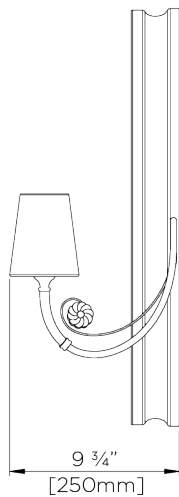

PORTA ROMANA

Holbein Mirror with Lights

WM58W | Parchment

Parchment with painted COM shades

DEPTH
250mm | 25.25"

CONSTRUCTED FROM
Cast composite with decorative finish

RECOMMENDED SHADE
4" Holbein Fez

DIAMETER
740mm | 29 1/4"

WEIGHT
10.5 kg | 23.1 lbs

MAX WATTAGE
2 x 25W

VOLTAGE
120V

FINISHES
1 Parchment

Holbein Mirror with Lights

WM58W

DEPTH
250mm | 25.25"

DIAMETER
740mm | 29 1/4"

 CABLE EXIT
AREA

© Porta Romana 2022

Dimensions and weights are provided as a guide. All Porta Romana Products are made by hand and variations can occur in some products. The products you are buying or marketing are exclusive designs belonging to Porta Romana. Please do not submit design sheets featuring our products to other manufacturing companies nor to other parties who might. Any manufacturer found to be reproducing Porta Romana products will be breaching copyright law and will be actively pursued