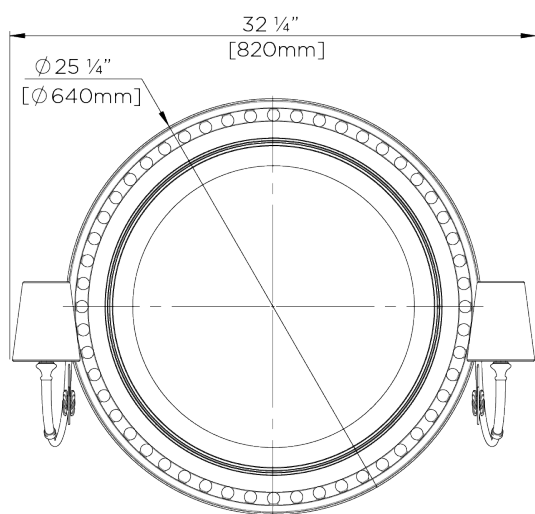

PORTA ROMANA

Holbein Mirror with Lights

WM58W | Parchment

Parchment with painted COM shades

DEPTH
250mm | 25.25"

CONSTRUCTED FROM
Cast composite with decorative finish

RECOMMENDED SHADE
4" Holbein Fez

DIAMETER
740mm | 29 1/4"

WEIGHT
10.5 kg | 23.1 lbs

MAX WATTAGE
2 x 25W

VOLTAGE
120V

FINISHES
1 Parchment

Holbein Mirror with Lights

WM58W

DEPTH
250mm | 25.25"

DIAMETER
740mm | 29 1/4"