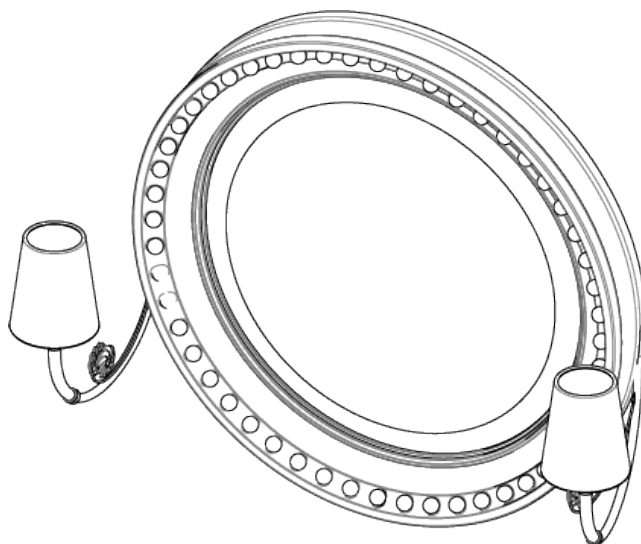

PORTA ROMANA

Holbein Mirror with Lights

WM58W | Parchment

Parchment with painted COM shades

DEPTH
250mm | 25.25"

CONSTRUCTED FROM
Cast composite with decorative finish

RECOMMENDED SHADE
4" Holbein Fez

DIAMETER
740mm | 29 1/4"

WEIGHT
10.5 kg | 23.1 lbs

MAX WATTAGE
2 x 25W

VOLTAGE
120V

FINISHES
1 Parchment

Holbein Mirror with Lights

WM58W

DEPTH
250mm | 25.25"

DIAMETER
740mm | 29 1/4"

 CABLE EXIT
AREA

© Porta Romana 2022

Dimensions and weights are provided as a guide. All Porta Romana Products are made by hand and variations can occur in some products. The products you are buying or marketing are exclusive designs belonging to Porta Romana. Please do not submit design sheets featuring our products to other manufacturing companies nor to other parties who might. Any manufacturer found to be reproducing Porta Romana products will be breaching copyright law and will be actively pursued