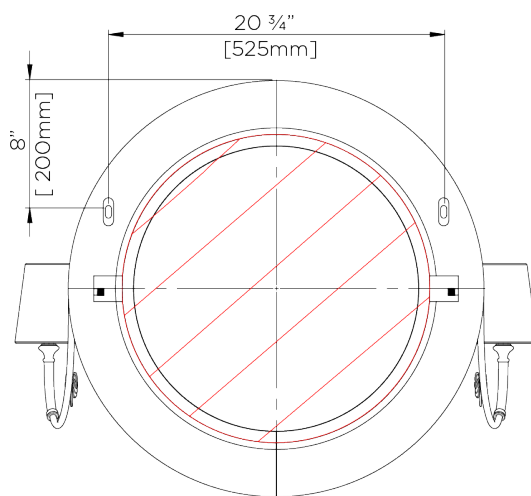

PORTA ROMANA

Holbein Mirror with Lights

WM58W | Parchment

Parchment with painted COM shades

DEPTH
250mm | 25.25"

CONSTRUCTED FROM
Cast composite with decorative finish

RECOMMENDED SHADE
4" Holbein Fez

DIAMETER
740mm | 29 1/4"

WEIGHT
10.5 kg | 23.1 lbs

MAX WATTAGE
2 x 25W

VOLTAGE
120V

FINISHES
1 Parchment

Holbein Mirror with Lights

WM58W

DEPTH
250mm | 25.25"

DIAMETER
740mm | 29 1/4"