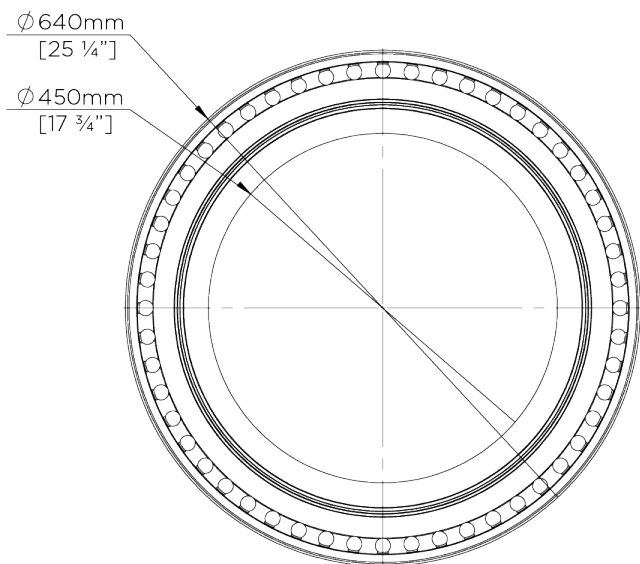

PORTA ROMANA

Holbein Mirror

WM58 | Versailles Gold

Holbein mirror in Versailles Gold and Antique glass

DEPTH
75mm | 3"

CONSTRUCTED FROM
Cast composite with decorative
finish

DIAMETER
640mm | 25 1/4"

WEIGHT
10 kg | 22 lbs

FINISHES
1 Parchment
2 Versailles Gold

Holbein Mirror

WM58

DEPTH
75mm | 3"

DIAMETER
640mm | 25 1/4"

© Porta Romana 2022

Dimensions and weights are provided as a guide. All Porta Romana Products are made by hand and variations can occur in some products. The products you are buying or marketing are exclusive designs belonging to Porta Romana. Please do not submit design sheets featuring our products to other manufacturing companies nor to other parties who might. Any manufacturer found to be reproducing Porta Romana products will be breaching copyright law and will be actively pursued