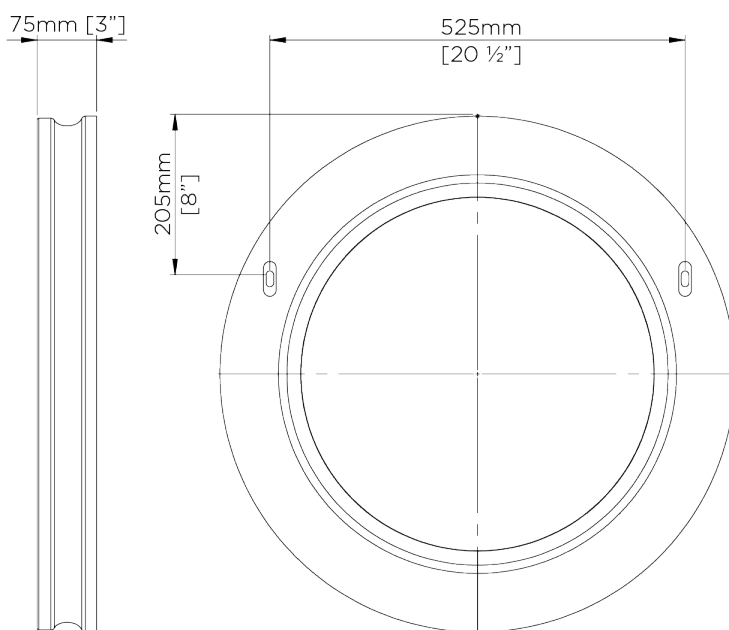

PORTA ROMANA

Holbein Mirror

WM58 | Versailles Gold

Holbein mirror in Versailles Gold and Antique glass

DEPTH
75mm | 3"

CONSTRUCTED FROM
Cast composite with decorative
finish

DIAMETER
640mm | 25 1/4"

WEIGHT
10 kg | 22 lbs

FINISHES
1 Parchment
2 Versailles Gold

Holbein Mirror

WM58

DEPTH
75mm | 3"

DIAMETER
640mm | 25 1/4"

© Porta Romana 2022

Dimensions and weights are provided as a guide. All Porta Romana Products are made by hand and variations can occur in some products. The products you are buying or marketing are exclusive designs belonging to Porta Romana. Please do not submit design sheets featuring our products to other manufacturing companies nor to other parties who might. Any manufacturer found to be reproducing Porta Romana products will be breaching copyright law and will be actively pursued