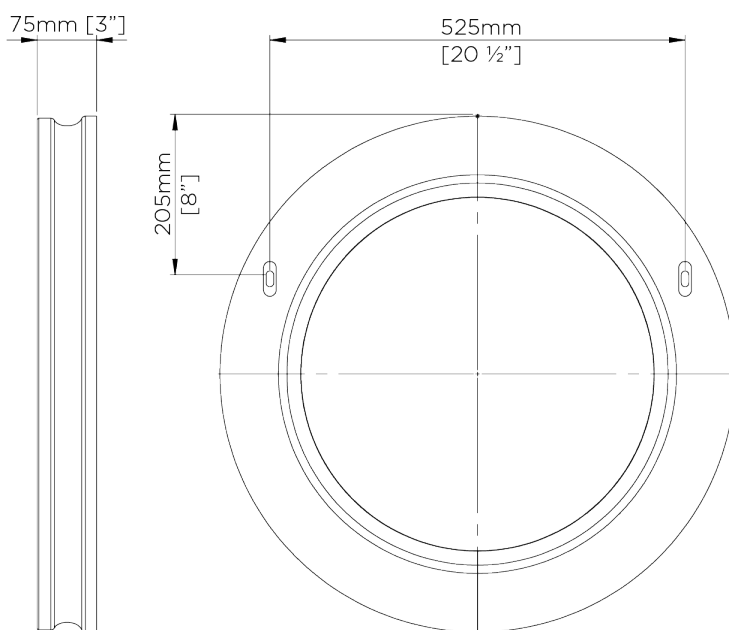

## Holbein Mirror

WM58 | Parchment

Shown in Parchment with Antique Glass

DEPTH  
75mm | 3"

CONSTRUCTED FROM  
Cast composite with decorative  
finish

DIAMETER  
640mm | 25 1/4"

WEIGHT  
10 kg | 22 lbs

FINISHES  
1 Parchment  
2 Versailles Gold

## WM58

DEPTH  
75mm | 3"

DIAMETER  
640mm | 25 1/4"

© Porta Romana 2022

Dimensions and weights are provided as a guide. All Porta Romana Products are made by hand and variations can occur in some products. The products you are buying or marketing are exclusive designs belonging to Porta Romana. Please do not submit design sheets featuring our products to other manufacturing companies nor to other parties who might. Any manufacturer found to be reproducing Porta Romana products will be breaching copyright law and will be actively pursued