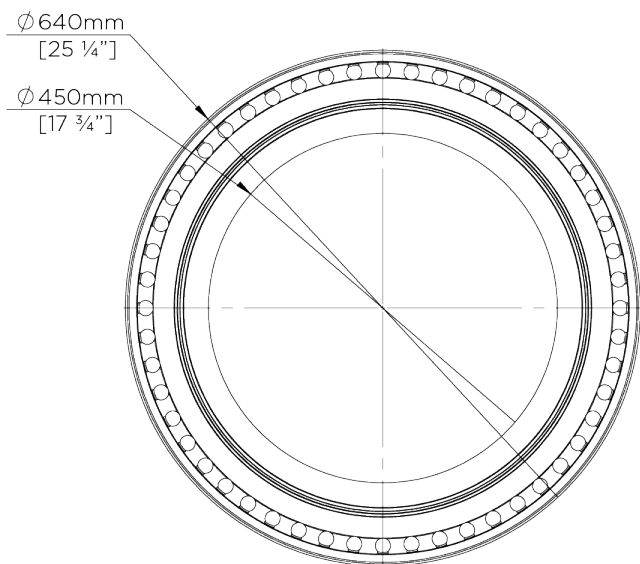

## Holbein Mirror

WM58 | Parchment

Shown in Parchment with Antique Glass

DEPTH  
75mm | 3"

CONSTRUCTED FROM  
Cast composite with decorative  
finish

DIAMETER  
640mm | 25 1/4"

WEIGHT  
10 kg | 22 lbs

FINISHES  
1 Parchment  
2 Versailles Gold

## WM58

DEPTH  
75mm | 3"

DIAMETER  
640mm | 25 1/4"

© Porta Romana 2022

Dimensions and weights are provided as a guide. All Porta Romana Products are made by hand and variations can occur in some products. The products you are buying or marketing are exclusive designs belonging to Porta Romana. Please do not submit design sheets featuring our products to other manufacturing companies nor to other parties who might. Any manufacturer found to be reproducing Porta Romana products will be breaching copyright law and will be actively pursued