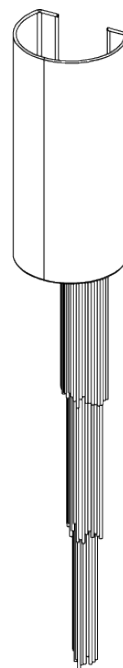

## Halley Wall Light

TWL84 | Burnt Silver

Burnt Silver shown with 6" Halley Oval in Putty

**HEIGHT**  
765mm | 30 1/4"

**CONSTRUCTED FROM**  
Forged steel with decorative finish

**RECOMMENDED SHADE**  
6" Halley Oval

**HEIGHT WITH SHADE**  
950mm | 37 1/2"

**WEIGHT**  
1.3 kg | 2.86 lbs

**MAX WATTAGE**  
25W

**WIDTH**  
115mm | 4 3/4"

**PROJECTION**  
115mm | 4 3/4"

**LAMP**  
1 x Torpedo Type B10 Candelabra  
Base

**WIDTH WITH SHADE**  
152mm | 6"

**VOLTAGE**  
120V

**FINISHES**  
1 Burnt Silver  
2 Bronzed  
3 White Gold

# Halley Wall Light

TWL84

HEIGHT  
765mm | 30 1/4"

HEIGHT WITH SHADE  
950mm | 37 1/2"

WIDTH  
115mm | 4 3/4"

WIDTH WITH SHADE  
152mm | 6"

© Porta Romana 2022

Dimensions and weights are provided as a guide. All Porta Romana Products are made by hand and variations can occur in some products. The products you are buying or marketing are exclusive designs belonging to Porta Romana. Please do not submit design sheets featuring our products to other manufacturing companies nor to other parties who might. Any manufacturer found to be reproducing Porta Romana products will be breaching copyright law and will be actively pursued