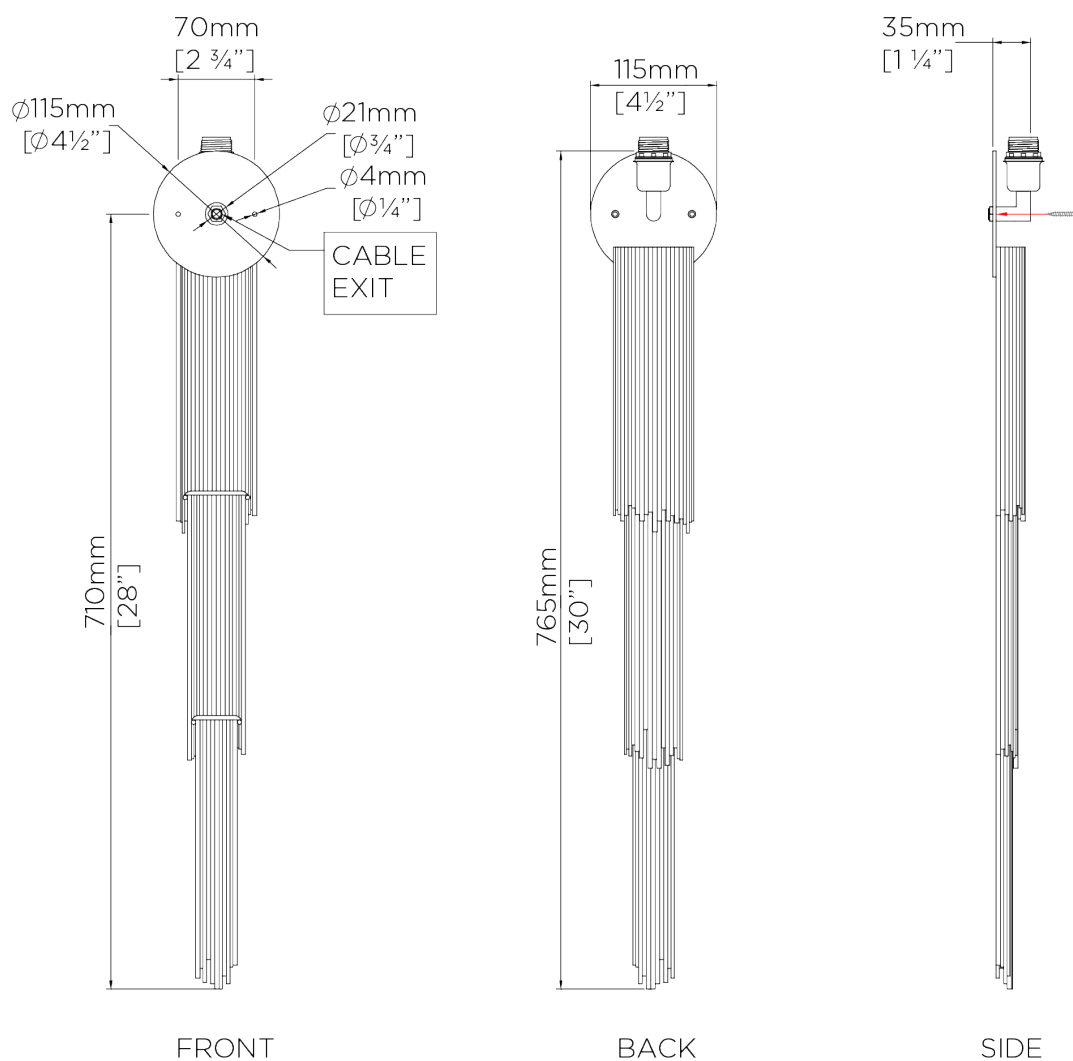

## Halley Wall Light

TWL84 | Burnt Silver

Burnt Silver shown with 6" Halley Oval in Putty

**HEIGHT**  
765mm | 30 1/4"

**CONSTRUCTED FROM**  
Forged steel with decorative finish

**RECOMMENDED SHADE**  
6" Halley Oval

**HEIGHT WITH SHADE**  
950mm | 37 1/2"

**WEIGHT**  
1.3 kg | 2.86 lbs

**MAX WATTAGE**  
25W

**WIDTH**  
115mm | 4 3/4"

**PROJECTION**  
115mm | 4 3/4"

**LAMP**  
1 x Torpedo Type B10 Candelabra  
Base

**WIDTH WITH SHADE**  
152mm | 6"

# Halley Wall Light

TWL84

HEIGHT  
765mm | 30 1/4"

HEIGHT WITH SHADE  
950mm | 37 1/2"

WIDTH  
115mm | 4 3/4"

WIDTH WITH SHADE  
152mm | 6"

© Porta Romana 2022

Dimensions and weights are provided as a guide. All Porta Romana Products are made by hand and variations can occur in some products. The products you are buying or marketing are exclusive designs belonging to Porta Romana. Please do not submit design sheets featuring our products to other manufacturing companies nor to other parties who might. Any manufacturer found to be reproducing Porta Romana products will be breaching copyright law and will be actively pursued