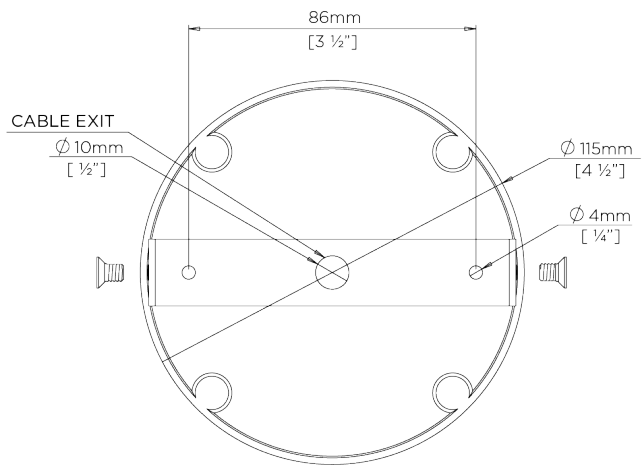

PORTA ROMANA

Giacometti Pendant Small

MCL76S | Gold

Gold shown with 5" Tall Cylinder in Natural Linen

WIDTH
240mm | 9 1/2"

CONSTRUCTED FROM
Forged steel with decorative finish

RECOMMENDED SHADE
5" Tall Cylinder

MINIMUM DROP
685mm | 27"

WEIGHT
4 kg | 8.8 lbs

MAX WATTAGE
25W

MAXIMUM DROP
1585mm | 62 1/2"

LAMP
1 x Torpedo Type B10 Candelabra
Base

DROPS AVAILABLE
1585mm / Custom

VOLTAGE
120V

FINISHES

- 1 Carbon
- 2 Gold

Giacometti Pendant Small

MCL76S

WIDTH
240mm | 9 1/2"

MINIMUM DROP
685mm | 27"

MAXIMUM DROP
1585mm | 62 1/2"

DROPS AVAILABLE
1585mm / Custom

CEILING ROSE DETAIL