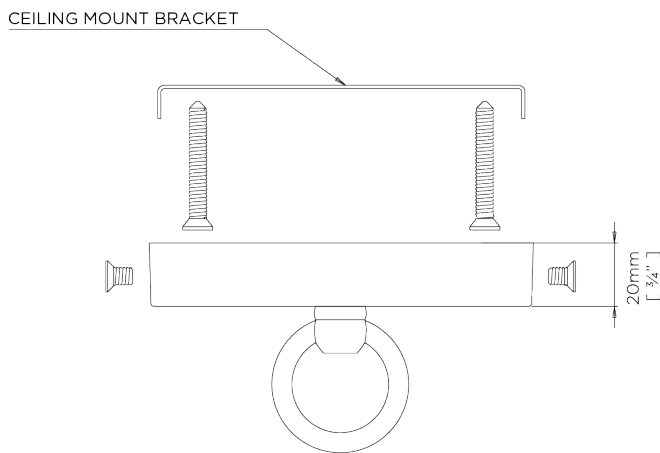

PORTA ROMANA

Giacometti Pendant Small

MCL76S | Gold

Gold shown with 5" Tall Cylinder in Natural Linen

WIDTH
240mm | 9 1/2"

CONSTRUCTED FROM
Forged steel with decorative finish

RECOMMENDED SHADE
5" Tall Cylinder

MINIMUM DROP
685mm | 27"

WEIGHT
4 kg | 8.8 lbs

MAX WATTAGE
25W

MAXIMUM DROP
1585mm | 62 1/2"

LAMP
1 x Torpedo Type B10 Candelabra
Base

DROPS AVAILABLE
1585mm / Custom

VOLTAGE
120V

FINISHES

- 1 Carbon
- 2 Gold

Giacometti Pendant Small

MCL76S

WIDTH
240mm | 9 1/2"

MINIMUM DROP
685mm | 27"

MAXIMUM DROP
1585mm | 62 1/2"

DROPS AVAILABLE
1585mm / Custom

CEILING ROSE DETAIL