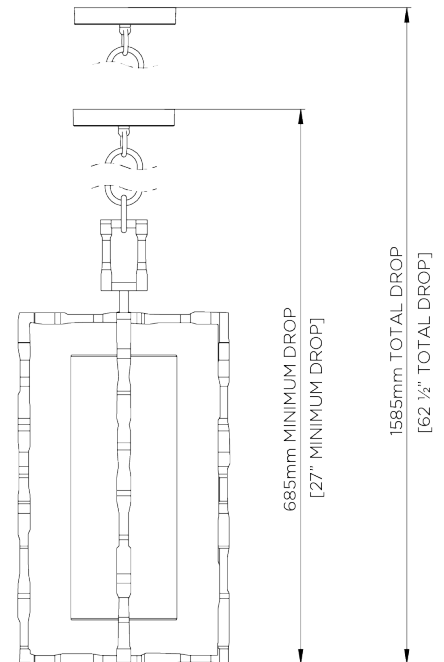

PORTA ROMANA

Giacometti Pendant Small

MCL76S | Gold

Gold shown with 5" Tall Cylinder in Natural Linen

WIDTH
240mm | 9 1/2"

CONSTRUCTED FROM
Forged steel with decorative finish

RECOMMENDED SHADE
5" Tall Cylinder

MINIMUM DROP
685mm | 27"

WEIGHT
4 kg | 8.8 lbs

MAX WATTAGE
25W

MAXIMUM DROP
1585mm | 62 1/2"

LAMP
1 x Torpedo Type B10 Candelabra
Base

DROPS AVAILABLE
1585mm / Custom

VOLTAGE
120V

FINISHES

- 1 Carbon
- 2 Gold

Giacometti Pendant Small

MCL76S

WIDTH
240mm | 9 1/2"

MINIMUM DROP
685mm | 27"

MAXIMUM DROP
1585mm | 62 1/2"

DROPS AVAILABLE
1585mm / Custom

CEILING ROSE DETAIL