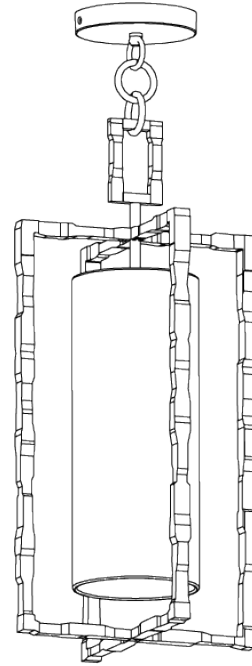

PORTA ROMANA

Giacometti Pendant Small

MCL76S | Gold

Gold shown with 5" Tall Cylinder in Natural Linen

WIDTH
240mm | 9 1/2"

CONSTRUCTED FROM
Forged steel with decorative finish

RECOMMENDED SHADE
5" Tall Cylinder

MINIMUM DROP
685mm | 27"

WEIGHT
4 kg | 8.8 lbs

MAX WATTAGE
25W

MAXIMUM DROP
1585mm | 62 1/2"

LAMP
1 x Torpedo Type B10 Candelabra
Base

DROPS AVAILABLE
1585mm / Custom

VOLTAGE
120V

FINISHES

- 1 Carbon
- 2 Gold

Giacometti Pendant Small

MCL76S

WIDTH
240mm | 9 1/2"

MINIMUM DROP
685mm | 27"

MAXIMUM DROP
1585mm | 62 1/2"

DROPS AVAILABLE
1585mm / Custom

CEILING ROSE DETAIL

© Porta Romana 2022

Dimensions and weights are provided as a guide. All Porta Romana Products are made by hand and variations can occur in some products. The products you are buying or marketing are exclusive designs belonging to Porta Romana. Please do not submit design sheets featuring our products to other manufacturing companies nor to other parties who might. Any manufacturer found to be reproducing Porta Romana products will be breaching copyright law and will be actively pursued