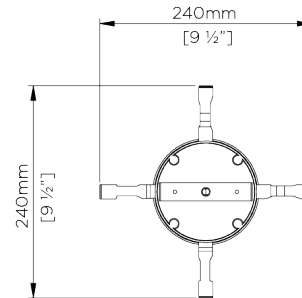

PORTA ROMANA

Giacometti Pendant Small

MCL76S | Gold

Gold shown with 5" Tall Cylinder in Natural Linen

WIDTH
240mm | 9 1/2"

CONSTRUCTED FROM
Forged steel with decorative finish

RECOMMENDED SHADE
5" Tall Cylinder

MINIMUM DROP
685mm | 27"

WEIGHT
4 kg | 8.8 lbs

MAX WATTAGE
25W

MAXIMUM DROP
1585mm | 62 1/2"

LAMP
1 x Torpedo Type B10 Candelabra
Base

DROPS AVAILABLE
1585mm / Custom

VOLTAGE
120V

FINISHES

- 1 Carbon
- 2 Gold

Giacometti Pendant Small

MCL76S

WIDTH
240mm | 9 1/2"

MINIMUM DROP
685mm | 27"

MAXIMUM DROP
1585mm | 62 1/2"

DROPS AVAILABLE
1585mm / Custom

CEILING ROSE DETAIL