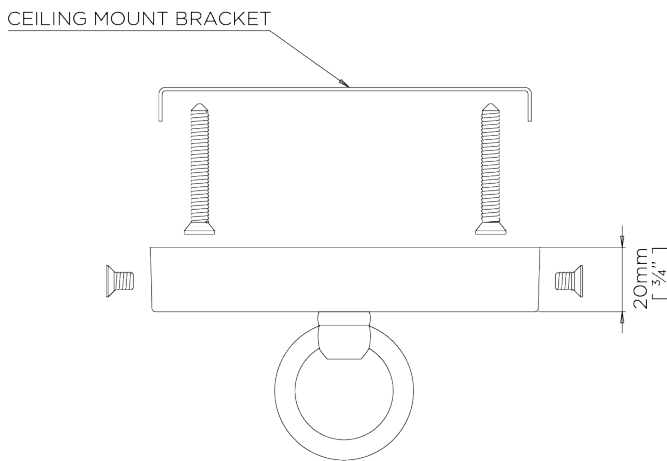

PORTA ROMANA

Giacometti Pendant Large

MCL76L | Gold

Gold shown with Carbon Linen

DROPS AVAILABLE
1755mm / Custom

WEIGHT
7.4 kg | 16.28 lbs

RECOMMENDED SHADE
7" Tall Cylinder

MAX WATTAGE
25W

LAMP
1 x Torpedo Type B10 Candelabra
Base

FINISHES
1 Gold

Giacometti Pendant Large

MCL76L

DROPS AVAILABLE
1755mm / Custom

CEILING ROSE DETAIL

© Porta Romana 2022

Dimensions and weights are provided as a guide. All Porta Romana Products are made by hand and variations can occur in some products. The products you are buying or marketing are exclusive designs belonging to Porta Romana. Please do not submit design sheets featuring our products to other manufacturing companies nor to other parties who might. Any manufacturer found to be reproducing Porta Romana products will be breaching copyright law and will be actively pursued