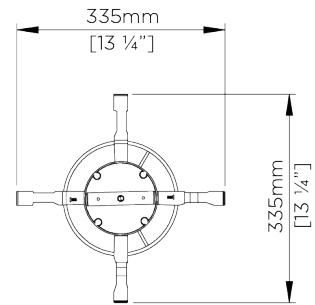

PORTA ROMANA

Giacometti Pendant Large

MCL76L | Gold

Gold shown with Carbon Linen

DROPS AVAILABLE
1755mm / Custom

WEIGHT
7.4 kg | 16.28 lbs

RECOMMENDED SHADE
7" Tall Cylinder

MAX WATTAGE
25W

LAMP
1 x Torpedo Type B10 Candelabra
Base

FINISHES
1 Gold

Giacometti Pendant Large

MCL76L

DROPS AVAILABLE
1755mm / Custom

CEILING ROSE DETAIL

© Porta Romana 2022

Dimensions and weights are provided as a guide. All Porta Romana Products are made by hand and variations can occur in some products. The products you are buying or marketing are exclusive designs belonging to Porta Romana. Please do not submit design sheets featuring our products to other manufacturing companies nor to other parties who might. Any manufacturer found to be reproducing Porta Romana products will be breaching copyright law and will be actively pursued