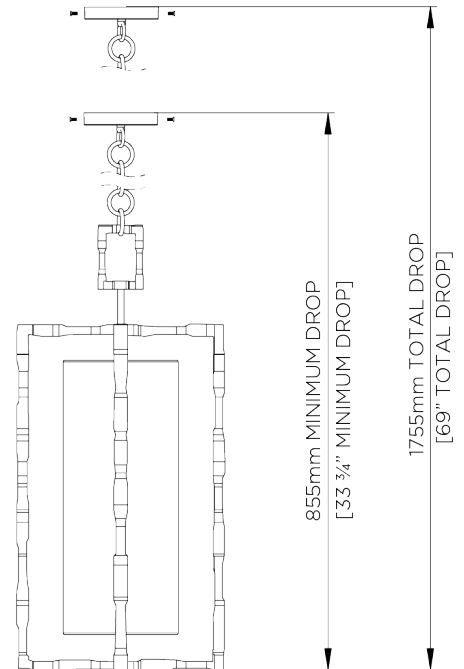

PORTA ROMANA

Giacometti Pendant Large

MCL76L | Gold

Gold shown with Carbon Linen

DROPS AVAILABLE
1755mm / Custom

WEIGHT
7.4 kg | 16.28 lbs

RECOMMENDED SHADE
7" Tall Cylinder

MAX WATTAGE
25W

LAMP
1 x Torpedo Type B10 Candelabra
Base

FINISHES
1 Gold

Giacometti Pendant Large

MCL76L

DROPS AVAILABLE
1755mm / Custom

CEILING ROSE DETAIL

© Porta Romana 2022

Dimensions and weights are provided as a guide. All Porta Romana Products are made by hand and variations can occur in some products. The products you are buying or marketing are exclusive designs belonging to Porta Romana. Please do not submit design sheets featuring our products to other manufacturing companies nor to other parties who might. Any manufacturer found to be reproducing Porta Romana products will be breaching copyright law and will be actively pursued