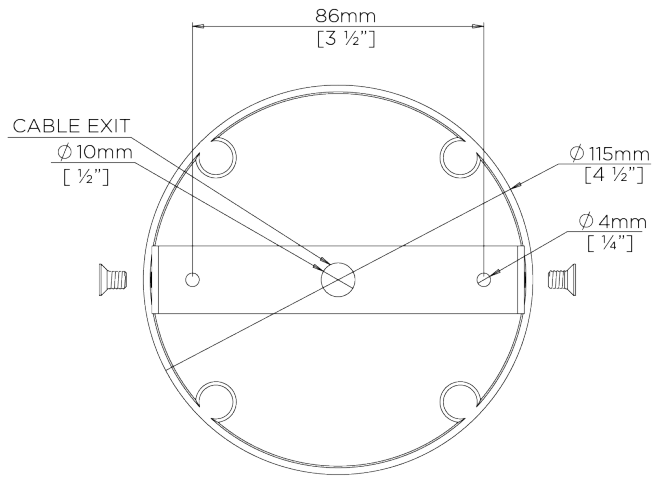

PORTA ROMANA

Giacometti Pendant Large

MCL76L | Gold

Gold shown with Carbon Linen

DROPS AVAILABLE
1755mm / Custom

WEIGHT
7.4 kg | 16.28 lbs

RECOMMENDED SHADE
7" Tall Cylinder

MAX WATTAGE
25W

LAMP
1 x Torpedo Type B10 Candelabra
Base

FINISHES
1 Gold

Giacometti Pendant Large

MCL76L

DROPS AVAILABLE
1755mm / Custom

CEILING ROSE DETAIL

© Porta Romana 2022

Dimensions and weights are provided as a guide. All Porta Romana Products are made by hand and variations can occur in some products. The products you are buying or marketing are exclusive designs belonging to Porta Romana. Please do not submit design sheets featuring our products to other manufacturing companies nor to other parties who might. Any manufacturer found to be reproducing Porta Romana products will be breaching copyright law and will be actively pursued