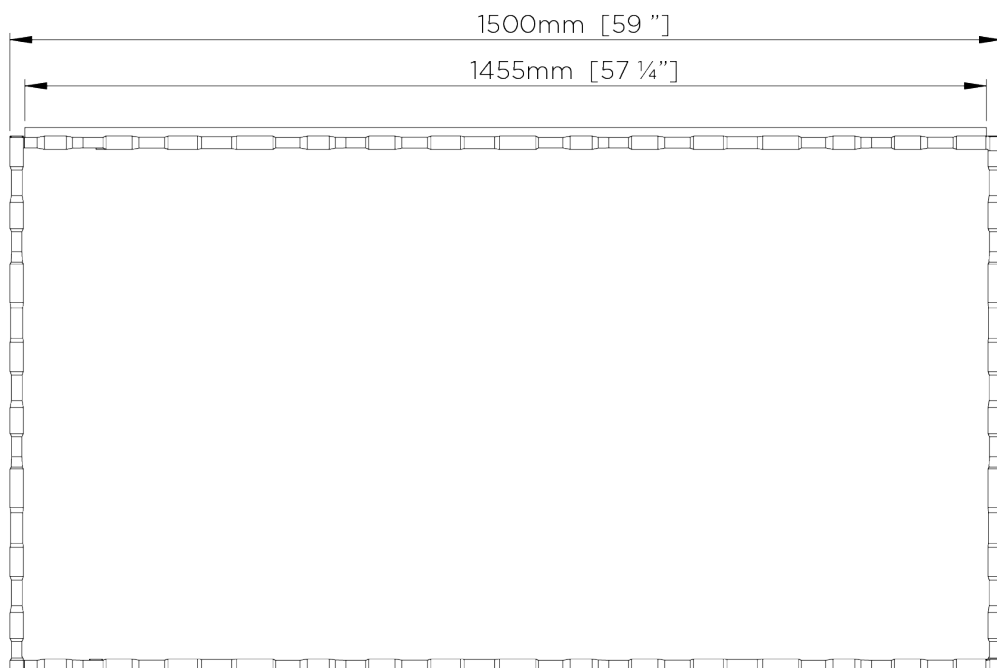

PORTA ROMANA

Giacometti Console Table Large

CCT01L | Versailles Gold

Versailles Gold shown with Faux Limestone Top

HEIGHT
850mm | 33 1/2"

WIDTH
1500mm | 59 1/4"

DEPTH
400mm | 15 3/4"

CONSTRUCTED FROM
Forged steel with decorative finish
and lacquered wood or marble top

WEIGHT
46 kg | 101.2 lbs

FINISHES
1 Bronzed
2 Versailles Gold

Giacometti Console Table Large

CCT01L

HEIGHT
850mm | 33 1/2"

WIDTH
1500mm | 59 1/4"

DEPTH
400mm | 15 3/4"

© Porta Romana 2022