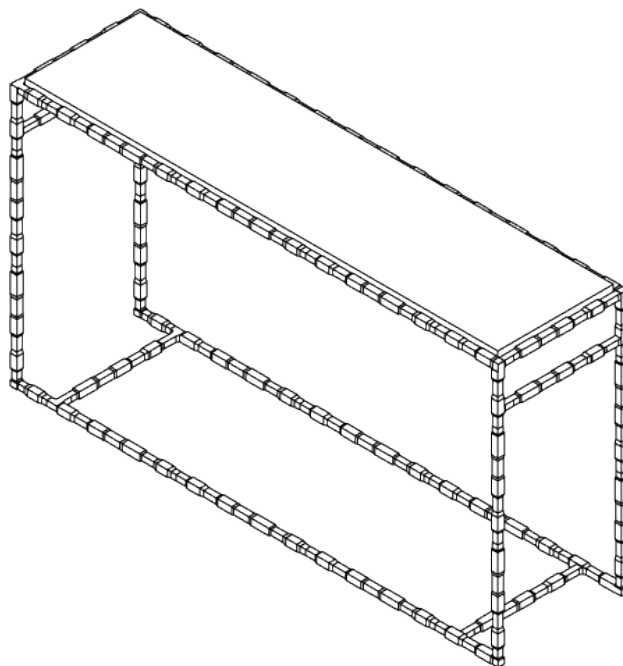

PORTA ROMANA

Giacometti Console Table Large

CCT01L | Versailles Gold

Versailles Gold shown with Faux Limestone Top

HEIGHT
850mm | 33 1/2"

WIDTH
1500mm | 59 1/4"

DEPTH
400mm | 15 3/4"

CONSTRUCTED FROM
Forged steel with decorative finish
and lacquered wood or marble top

WEIGHT
46 kg | 101.2 lbs

FINISHES
1 Bronzed
2 Versailles Gold

Giacometti Console Table Large

CCT01L

HEIGHT
850mm | 33 1/2"

WIDTH
1500mm | 59 1/4"

DEPTH
400mm | 15 3/4"

© Porta Romana 2022