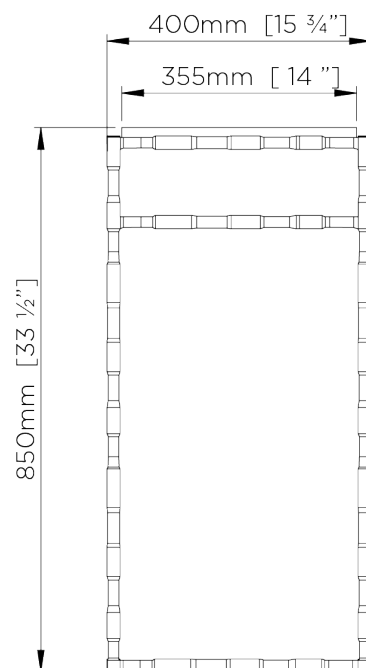

PORTA ROMANA

Giacometti Console Table Large

CCT01L | Versailles Gold

Versailles Gold shown with Faux Limestone Top

HEIGHT
850mm | 33 1/2"

WIDTH
1500mm | 59 1/4"

DEPTH
400mm | 15 3/4"

CONSTRUCTED FROM
Forged steel with decorative finish
and lacquered wood or marble top

WEIGHT
46 kg | 101.2 lbs

FINISHES
1 Bronzed
2 Versailles Gold

Giacometti Console Table Large

CCT01L

HEIGHT
850mm | 33 1/2"

WIDTH
1500mm | 59 1/4"

DEPTH
400mm | 15 3/4"

© Porta Romana 2022