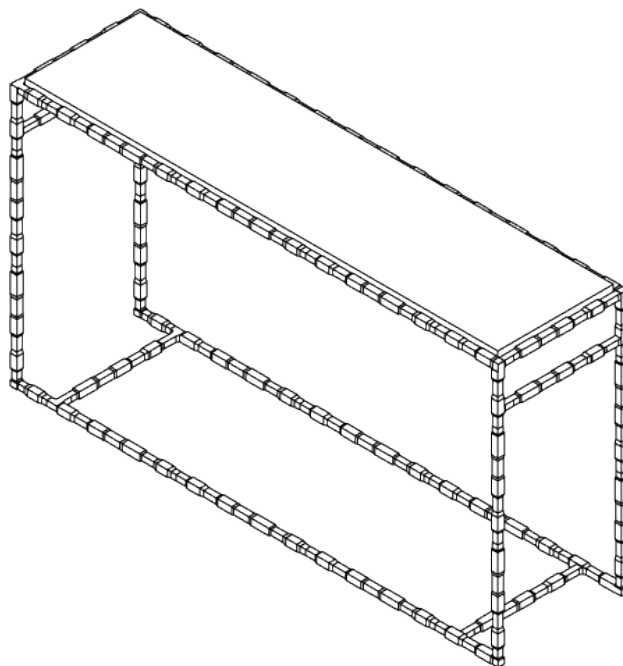

PORTA ROMANA

Giacometti Console Table Large

CCT01L | Bronzed

Bronzed shown with Faux Limestone Top

HEIGHT
850mm | 33 1/2"

WIDTH
1500mm | 59 1/4"

DEPTH
400mm | 15 3/4"

CONSTRUCTED FROM
Forged steel with decorative finish
and lacquered wood or marble top

WEIGHT
46 kg | 101.2 lbs

FINISHES
1 Bronzed
2 Versailles Gold

Giacometti Console Table Large

CCT01L

HEIGHT
850mm | 33 1/2"

WIDTH
1500mm | 59 1/4"

DEPTH
400mm | 15 3/4"

© Porta Romana 2022