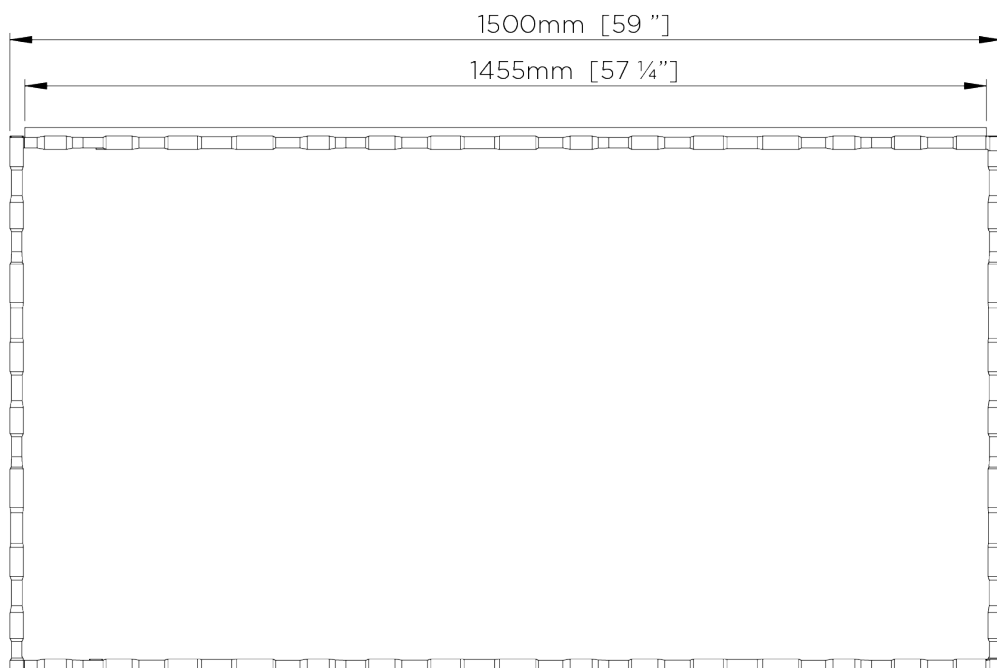

PORTA ROMANA

Giacometti Console Table Large

CCT01L | Bronzed

Bronzed shown with Faux Limestone Top

HEIGHT
850mm | 33 1/2"

WIDTH
1500mm | 59 1/4"

DEPTH
400mm | 15 3/4"

CONSTRUCTED FROM
Forged steel with decorative finish
and lacquered wood or marble top

WEIGHT
46 kg | 101.2 lbs

FINISHES
1 Bronzed
2 Versailles Gold

Giacometti Console Table Large

CCT01L

HEIGHT
850mm | 33 1/2"

WIDTH
1500mm | 59 1/4"

DEPTH
400mm | 15 3/4"

© Porta Romana 2022