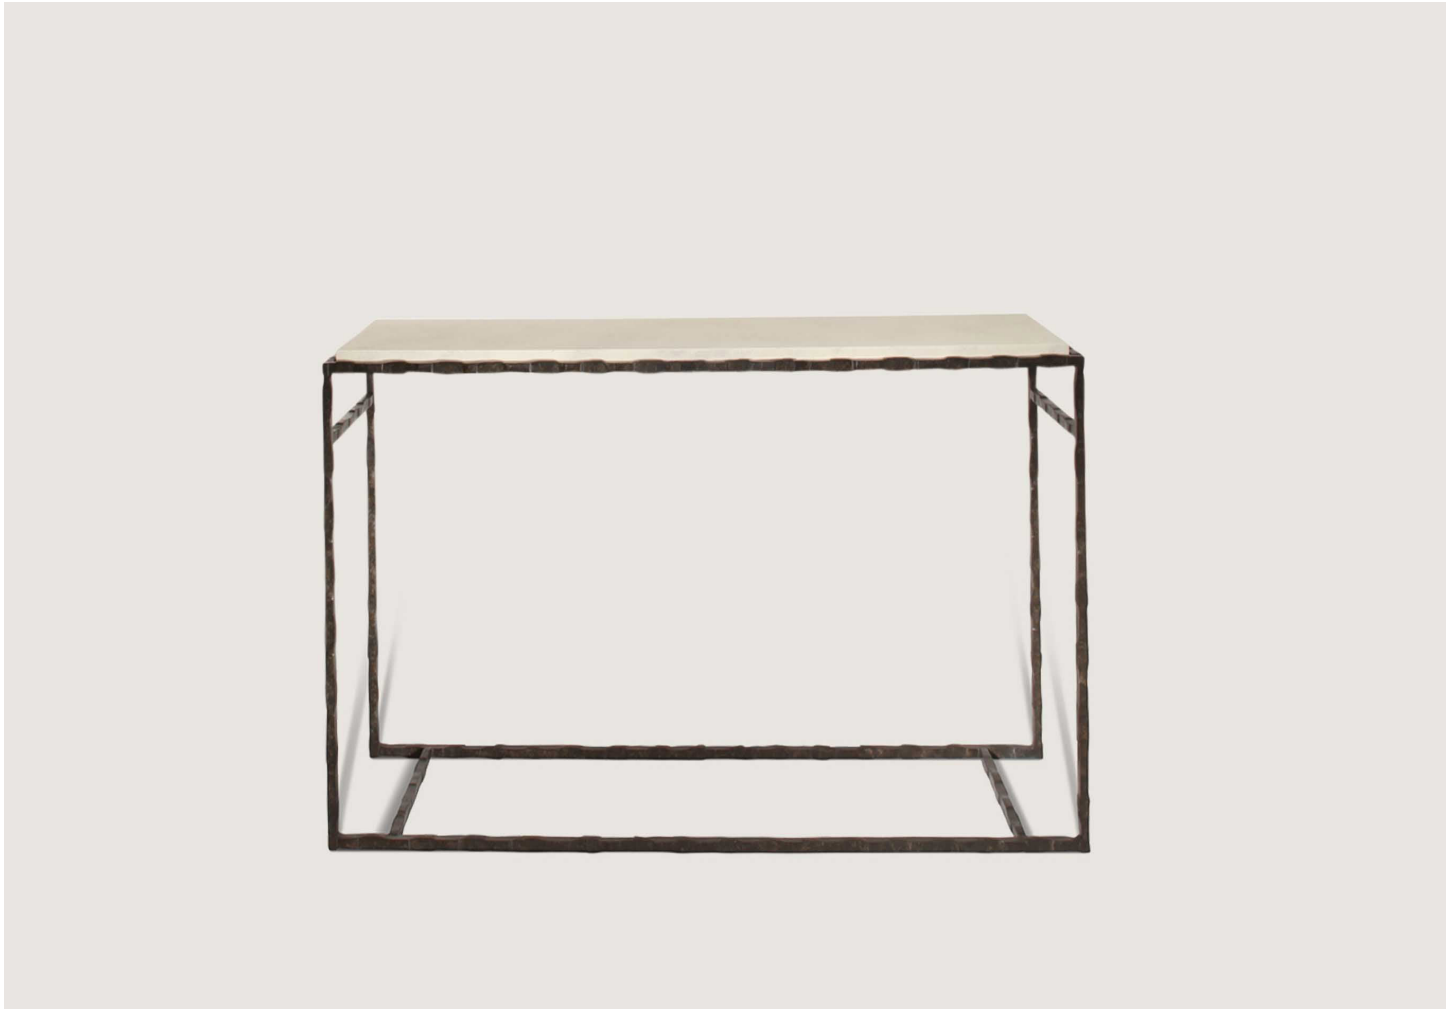

PORTA ROMANA

Giacometti Console Table Large

CCT01L | Bronzed

Bronzed shown with Faux Limestone Top

HEIGHT
850mm | 33 1/2"

WIDTH
1500mm | 59 1/4"

DEPTH
400mm | 15 3/4"

CONSTRUCTED FROM
Forged steel with decorative finish
and lacquered wood or marble top

WEIGHT
46 kg | 101.2 lbs

FINISHES
1 Bronzed
2 Versailles Gold

Giacometti Console Table Large

CCT01L

HEIGHT
850mm | 33 1/2"

WIDTH
1500mm | 59 1/4"

DEPTH
400mm | 15 3/4"

© Porta Romana 2022