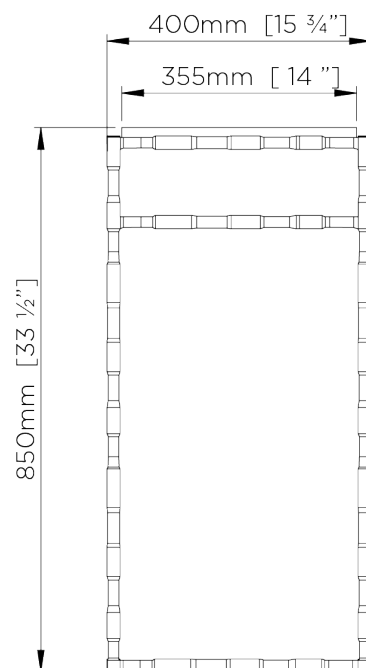

PORTA ROMANA

Giacometti Console Table Large

CCT01L | Bronzed

Bronzed shown with Faux Limestone Top

HEIGHT
850mm | 33 1/2"

WIDTH
1500mm | 59 1/4"

DEPTH
400mm | 15 3/4"

CONSTRUCTED FROM
Forged steel with decorative finish
and lacquered wood or marble top

WEIGHT
46 kg | 101.2 lbs

FINISHES
1 Bronzed
2 Versailles Gold

Giacometti Console Table Large

CCT01L

HEIGHT
850mm | 33 1/2"

WIDTH
1500mm | 59 1/4"

DEPTH
400mm | 15 3/4"

© Porta Romana 2022