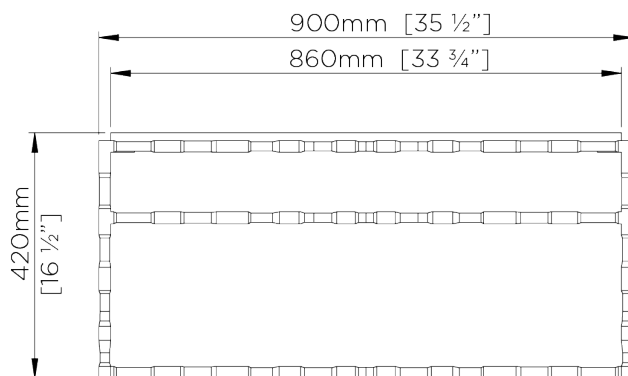

PORTA ROMANA

Giacometti Coffee Table

CFT01 | Versailles Gold

Versailles Gold shown with Faux Limestone Top

HEIGHT
420mm | 16 3/4"

WIDTH
1300mm | 51 1/4"

DEPTH
900mm | 35 1/2"

CONSTRUCTED FROM
Forged steel with decorative finish
and lacquered wood

WEIGHT
56.3 kg | 123.86 lbs

FINISHES
1 Versailles Gold

Giacometti Coffee Table

CFT01

HEIGHT
420mm | 16 3/4"

WIDTH
1300mm | 51 1/4"

DEPTH
900mm | 35 1/2"

© Porta Romana 2022