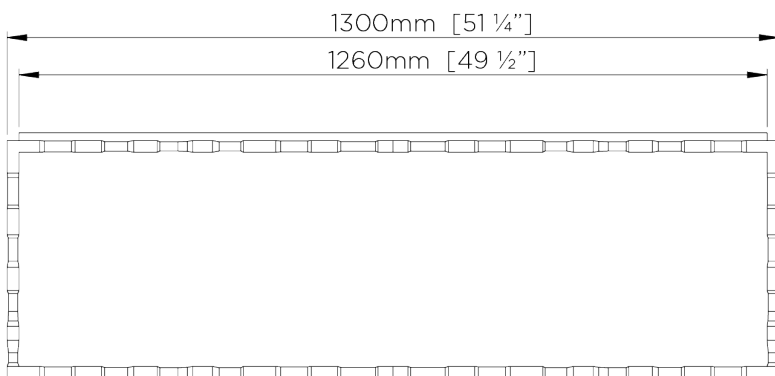

PORTA ROMANA

Giacometti Coffee Table

CFT01 | Versailles Gold

Versailles Gold shown with Faux Limestone Top

HEIGHT
420mm | 16 3/4"

WIDTH
1300mm | 51 1/4"

DEPTH
900mm | 35 1/2"

CONSTRUCTED FROM
Forged steel with decorative finish
and lacquered wood

WEIGHT
56.3 kg | 123.86 lbs

FINISHES
1 Versailles Gold

Giacometti Coffee Table

CFT01

HEIGHT
420mm | 16 3/4"

WIDTH
1300mm | 51 1/4"

DEPTH
900mm | 35 1/2"

© Porta Romana 2022