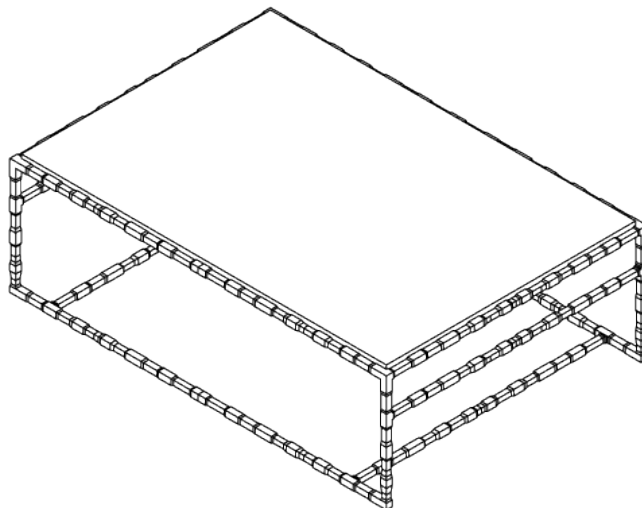

PORTA ROMANA

Giacometti Coffee Table

CFT01 | Versailles Gold

Versailles Gold shown with Faux Limestone Top

HEIGHT
420mm | 16 3/4"

WIDTH
1300mm | 51 1/4"

DEPTH
900mm | 35 1/2"

CONSTRUCTED FROM
Forged steel with decorative finish
and lacquered wood

WEIGHT
56.3 kg | 123.86 lbs

FINISHES
1 Versailles Gold

Giacometti Coffee Table

CFT01

HEIGHT
420mm | 16 3/4"

WIDTH
1300mm | 51 1/4"

DEPTH
900mm | 35 1/2"

© Porta Romana 2022