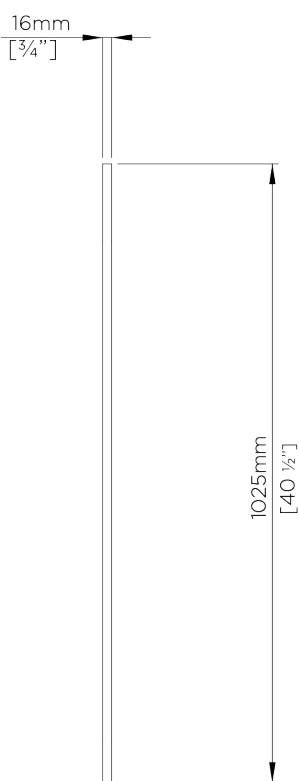

PORTA ROMANA

Gertrude Mirror Small

WM47S | New Gold

New Gold with Mirror Glass

HEIGHT
1025mm | 40 1/2"

CONSTRUCTED FROM
Forged steel with decorative finish

WIDTH
725mm | 28 3/4"

WEIGHT
18.5 kg | 40.7 lbs

DEPTH
16mm | 3/4"

FINISHES
1 New Gold

Gertrude Mirror Small

WM47S

HEIGHT
1025mm | 40 1/2"

WIDTH
725mm | 28 3/4"

DEPTH
16mm | 3/4"

FRONT