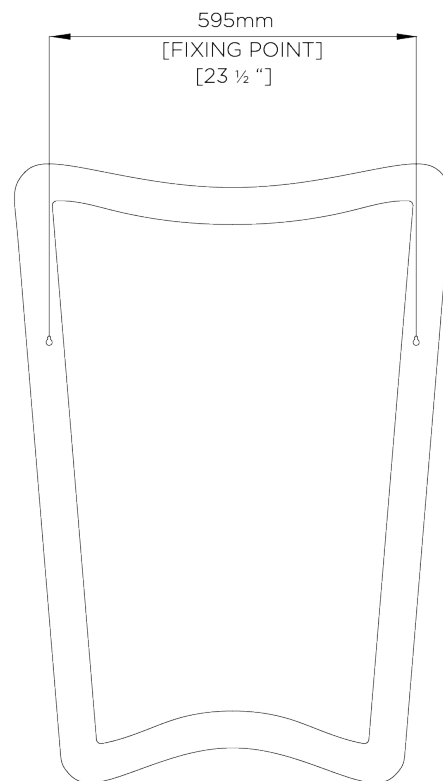

BACK

It is not recommended to pre-drill holes for wall fixings (this is due to the hand-made nature of each piece)

© Porta Romana 2022

Dimensions and weights are provided as a guide. All Porta Romana Products are made by hand and variations can occur in some products. The products you are buying or marketing are exclusive designs belonging to Porta Romana. Please do not submit design sheets featuring our products to other manufacturing companies nor to other parties who might. Any manufacturer found to be reproducing Porta Romana products will be breaching copyright law and will be actively pursued