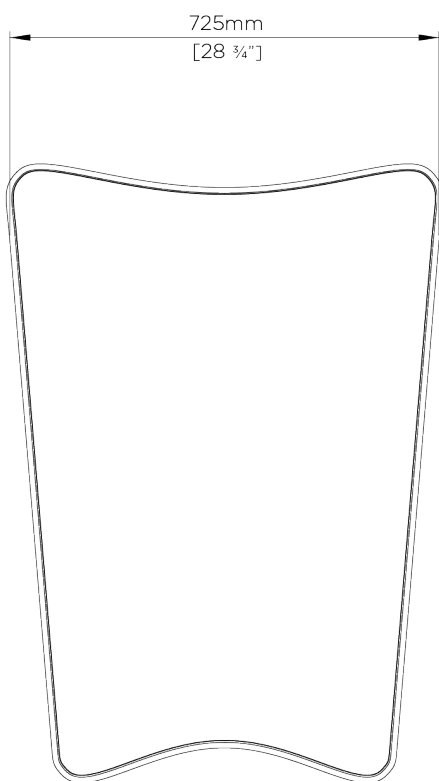

PORTA ROMANA

Gertrude Mirror Small

WM47S | New Gold

New Gold with Mirror Glass

HEIGHT
1025mm | 40 1/2"

CONSTRUCTED FROM
Forged steel with decorative finish

WIDTH
725mm | 28 3/4"

WEIGHT
18.5 kg | 40.7 lbs

DEPTH
16mm | 3/4"

FINISHES
1 New Gold

Gertrude Mirror Small

WM47S

HEIGHT
1025mm | 40 1/2"

WIDTH
725mm | 28 3/4"

DEPTH
16mm | 3/4"

FRONT