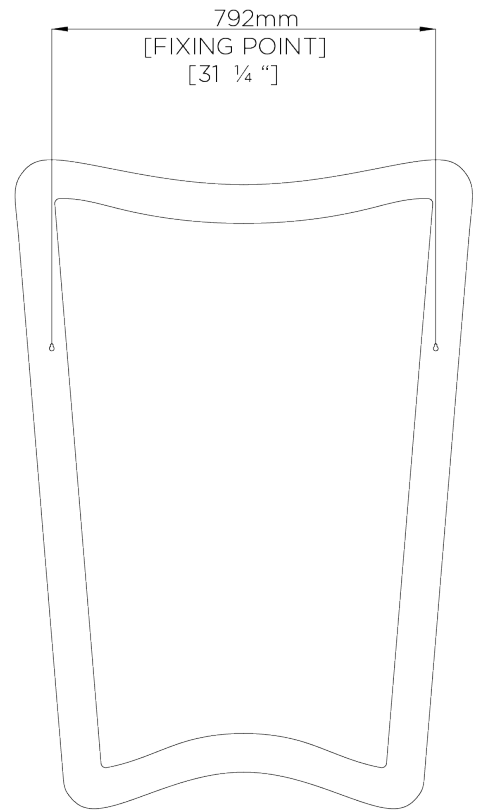

BACK

We do not recommend pre-drilling holes for wall fixings (this is due to the hand-made nature of each piece)

© Porta Romana 2022

Dimensions and weights are provided as a guide. All Porta Romana Products are made by hand and variations can occur in some products. The products you are buying or marketing are exclusive designs belonging to Porta Romana. Please do not submit design sheets featuring our products to other manufacturing companies nor to other parties who might. Any manufacturer found to be reproducing Porta Romana products will be breaching copyright law and will be actively pursued