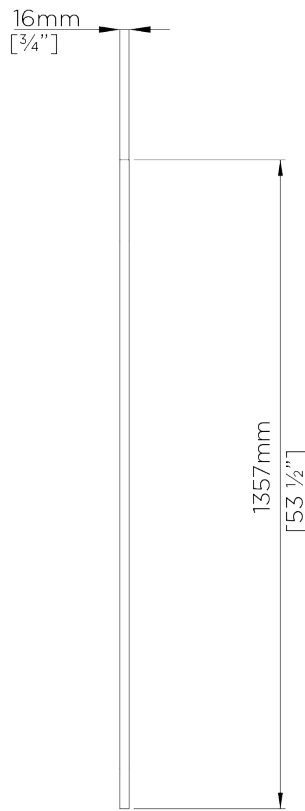

PORTA ROMANA

Gertrude Mirror Large

WM47L | New Gold

New Gold with Mirror Glass

HEIGHT
1357mm | 53 1/2"

CONSTRUCTED FROM
Forged steel with decorative finish

WIDTH
962mm | 38"

WEIGHT
28.8 kg | 63.36 lbs

DEPTH
16mm | 3/4"

FINISHES
1 New Gold

Gertrude Mirror Large

WM47L

HEIGHT
1357mm | 53 1/2"

WIDTH
962mm | 38"

DEPTH
16mm | 3/4"

FRONT