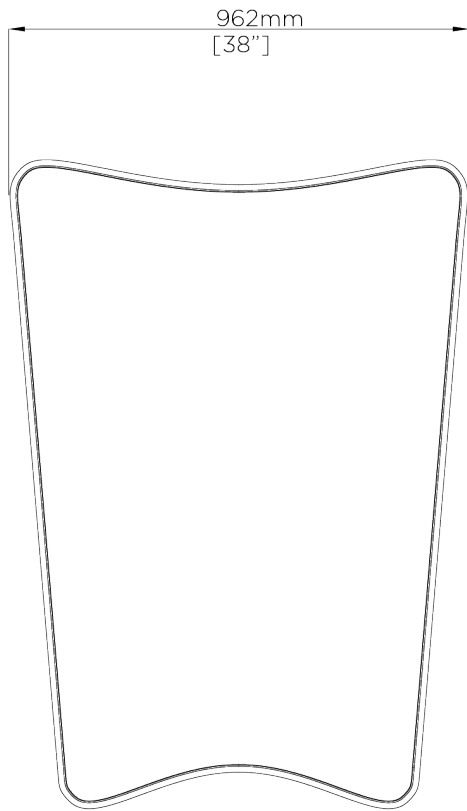

PORTA ROMANA

Gertrude Mirror Large

WM47L | New Gold

New Gold with Mirror Glass

HEIGHT
1357mm | 53 1/2"

CONSTRUCTED FROM
Forged steel with decorative finish

WIDTH
962mm | 38"

WEIGHT
28.8 kg | 63.36 lbs

DEPTH
16mm | 3/4"

FINISHES
1 New Gold

Gertrude Mirror Large

WM47L

HEIGHT
1357mm | 53 1/2"

WIDTH
962mm | 38"

DEPTH
16mm | 3/4"

FRONT