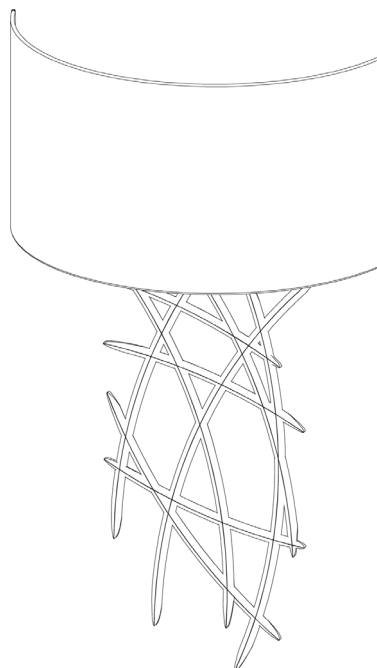

PORTA ROMANA

Flynn Wall Light Small

TWL24S | Gold

Gold shown with 16" Tall Semi Cylinder in Putty Silk

HEIGHT
575mm | 22 3/4"

CONSTRUCTED FROM
Forged steel with decorative finish

RECOMMENDED SHADE
16" Tall Semi Cylinder

HEIGHT WITH SHADE
650mm | 25 3/4"

WEIGHT
1 kg | 2.2 lbs

MAX WATTAGE
40W

WIDTH
230mm | 9 1/4"

PROJECTION
152mm | 6"

LAMP
1 x Torpedo Type B10 Candelabra
Base

WIDTH WITH SHADE
406mm | 16"

VOLTAGE
120V

FINISHES
1 Gold

Flynn Wall Light Small

TWL24S

HEIGHT
575mm | 22 3/4"

HEIGHT WITH SHADE
650mm | 25 3/4"

WIDTH
230mm | 9 1/4"

WIDTH WITH SHADE
406mm | 16"

© Porta Romana 2022