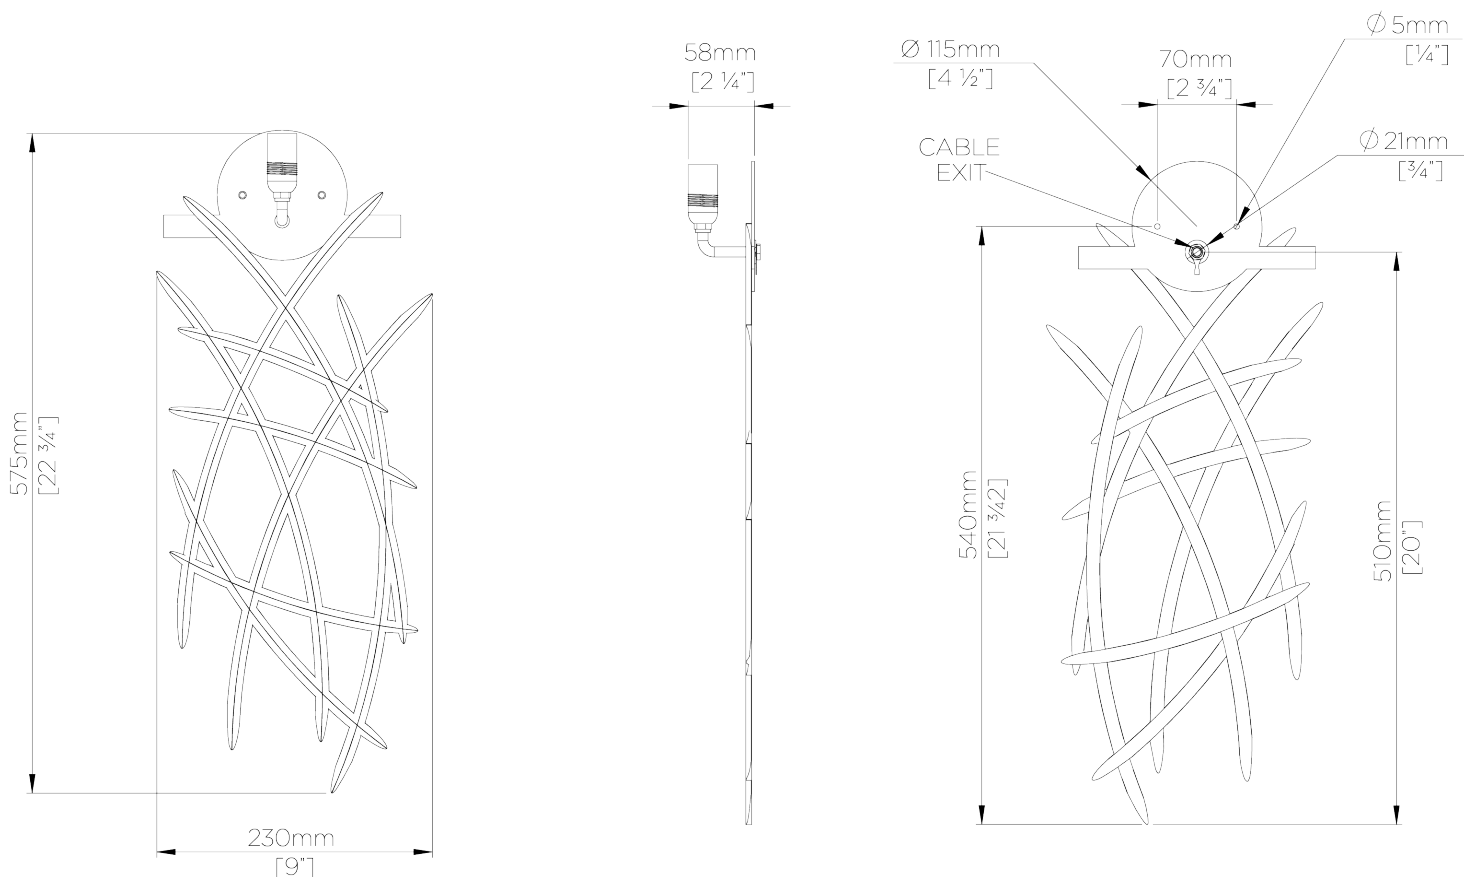

PORTA ROMANA

Flynn Wall Light Small

TWL24S | Gold

Gold shown with 16" Tall Semi Cylinder in Putty Silk

HEIGHT
575mm | 22 3/4"

CONSTRUCTED FROM
Forged steel with decorative finish

RECOMMENDED SHADE
16" Tall Semi Cylinder

HEIGHT WITH SHADE
650mm | 25 3/4"

WEIGHT
1 kg | 2.2 lbs

MAX WATTAGE
40W

WIDTH
230mm | 9 1/4"

PROJECTION
152mm | 6"

LAMP
1 x Torpedo Type B10 Candelabra
Base

WIDTH WITH SHADE
406mm | 16"

VOLTAGE
120V

FINISHES
1 Gold

Flynn Wall Light Small

TWL24S

HEIGHT
575mm | 22 3/4"

HEIGHT WITH SHADE
650mm | 25 3/4"

WIDTH
230mm | 9 1/4"

WIDTH WITH SHADE
406mm | 16"

© Porta Romana 2022