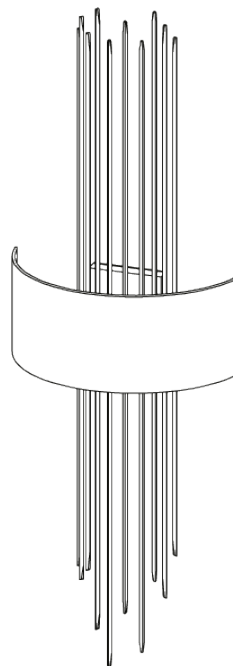

PORTA ROMANA

Flynn Caged Wall Light

TWL38 | White Gold

White Gold shown with 14" Caged Semi Cylinder in Putty

HEIGHT
1020mm | 40 1/4"

CONSTRUCTED FROM
Forged steel with decorative finish

RECOMMENDED SHADE
14" Caged Semi Cylinder

HEIGHT WITH SHADE
1020mm | 40 1/4"

WEIGHT
3.5 kg | 7.7 lbs

MAX WATTAGE
25W

WIDTH
356mm | 14 1/4"

PROJECTION
152mm | 6"

LAMP
1 x T-4 G-9 Lamp

WIDTH WITH SHADE
356mm | 14 1/4"

VOLTAGE
120V

FINISHES

- 1 Burnt Silver
- 2 Bronzed
- 3 Decayed Silver
- 4 White Gold

Flynn Caged Wall Light

TWL38

HEIGHT
1020mm | 40 1/4"

HEIGHT WITH SHADE
1020mm | 40 1/4"

WIDTH
356mm | 14 1/4"

WIDTH WITH SHADE
356mm | 14 1/4"