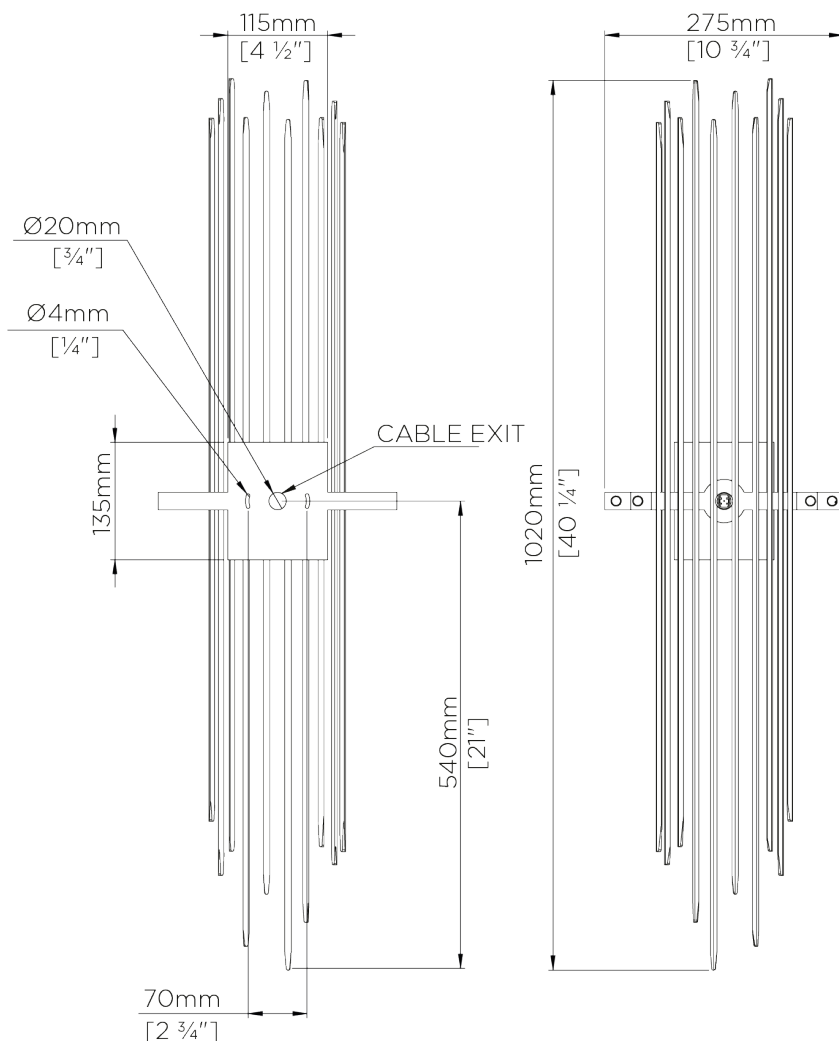

PORTA ROMANA

Flynn Caged Wall Light

TWL38 | White Gold

White Gold shown with 14" Caged Semi Cylinder in Putty

HEIGHT
1020mm | 40 1/4"

CONSTRUCTED FROM
Forged steel with decorative finish

RECOMMENDED SHADE
14" Caged Semi Cylinder

HEIGHT WITH SHADE
1020mm | 40 1/4"

WEIGHT
3.5 kg | 7.7 lbs

MAX WATTAGE
25W

WIDTH
356mm | 14 1/4"

PROJECTION
152mm | 6"

LAMP
1 x T-4 G-9 Lamp

WIDTH WITH SHADE
356mm | 14 1/4"

VOLTAGE
120V

FINISHES

- 1 Burnt Silver
- 2 Bronzed
- 3 Decayed Silver
- 4 White Gold

Flynn Caged Wall Light

TWL38

HEIGHT
1020mm | 40 1/4"

HEIGHT WITH SHADE
1020mm | 40 1/4"

WIDTH
356mm | 14 1/4"

WIDTH WITH SHADE
356mm | 14 1/4"