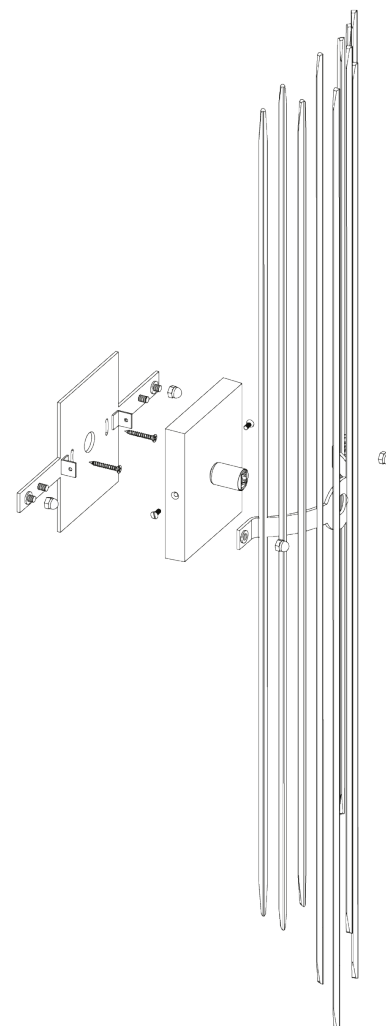

PORTA ROMANA

Flynn Caged Wall Light

TWL38 | White Gold

White Gold shown with 14" Caged Semi Cylinder in Putty

HEIGHT
1020mm | 40 1/4"

CONSTRUCTED FROM
Forged steel with decorative finish

RECOMMENDED SHADE
14" Caged Semi Cylinder

HEIGHT WITH SHADE
1020mm | 40 1/4"

WEIGHT
3.5 kg | 7.7 lbs

MAX WATTAGE
25W

WIDTH
356mm | 14 1/4"

PROJECTION
152mm | 6"

LAMP
1 x T-4 G-9 Lamp

WIDTH WITH SHADE
356mm | 14 1/4"

VOLTAGE
120V

FINISHES

- 1 Burnt Silver
- 2 Bronzed
- 3 Decayed Silver
- 4 White Gold

Flynn Caged Wall Light

TWL38

HEIGHT
1020mm | 40 1/4"

HEIGHT WITH SHADE
1020mm | 40 1/4"

WIDTH
356mm | 14 1/4"

WIDTH WITH SHADE
356mm | 14 1/4"