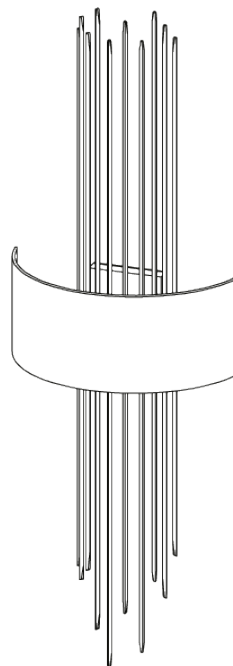

PORTA ROMANA

Flynn Caged Wall Light

TWL38 | Decayed Silver

Decayed Silver shown with 14" Caged Semi Cylinder in Putty

HEIGHT
1020mm | 40 1/4"

CONSTRUCTED FROM
Forged steel with decorative finish

RECOMMENDED SHADE
14" Caged Semi Cylinder

HEIGHT WITH SHADE
1020mm | 40 1/4"

WEIGHT
3.5 kg | 7.7 lbs

MAX WATTAGE
25W

WIDTH
356mm | 14 1/4"

PROJECTION
152mm | 6"

LAMP
1 x T-4 G-9 Lamp

WIDTH WITH SHADE
356mm | 14 1/4"

VOLTAGE
120V

FINISHES

- 1 Burnt Silver
- 2 Bronzed
- 3 Decayed Silver
- 4 White Gold

Flynn Caged Wall Light

TWL38

HEIGHT
1020mm | 40 1/4"

HEIGHT WITH SHADE
1020mm | 40 1/4"

WIDTH
356mm | 14 1/4"

WIDTH WITH SHADE
356mm | 14 1/4"