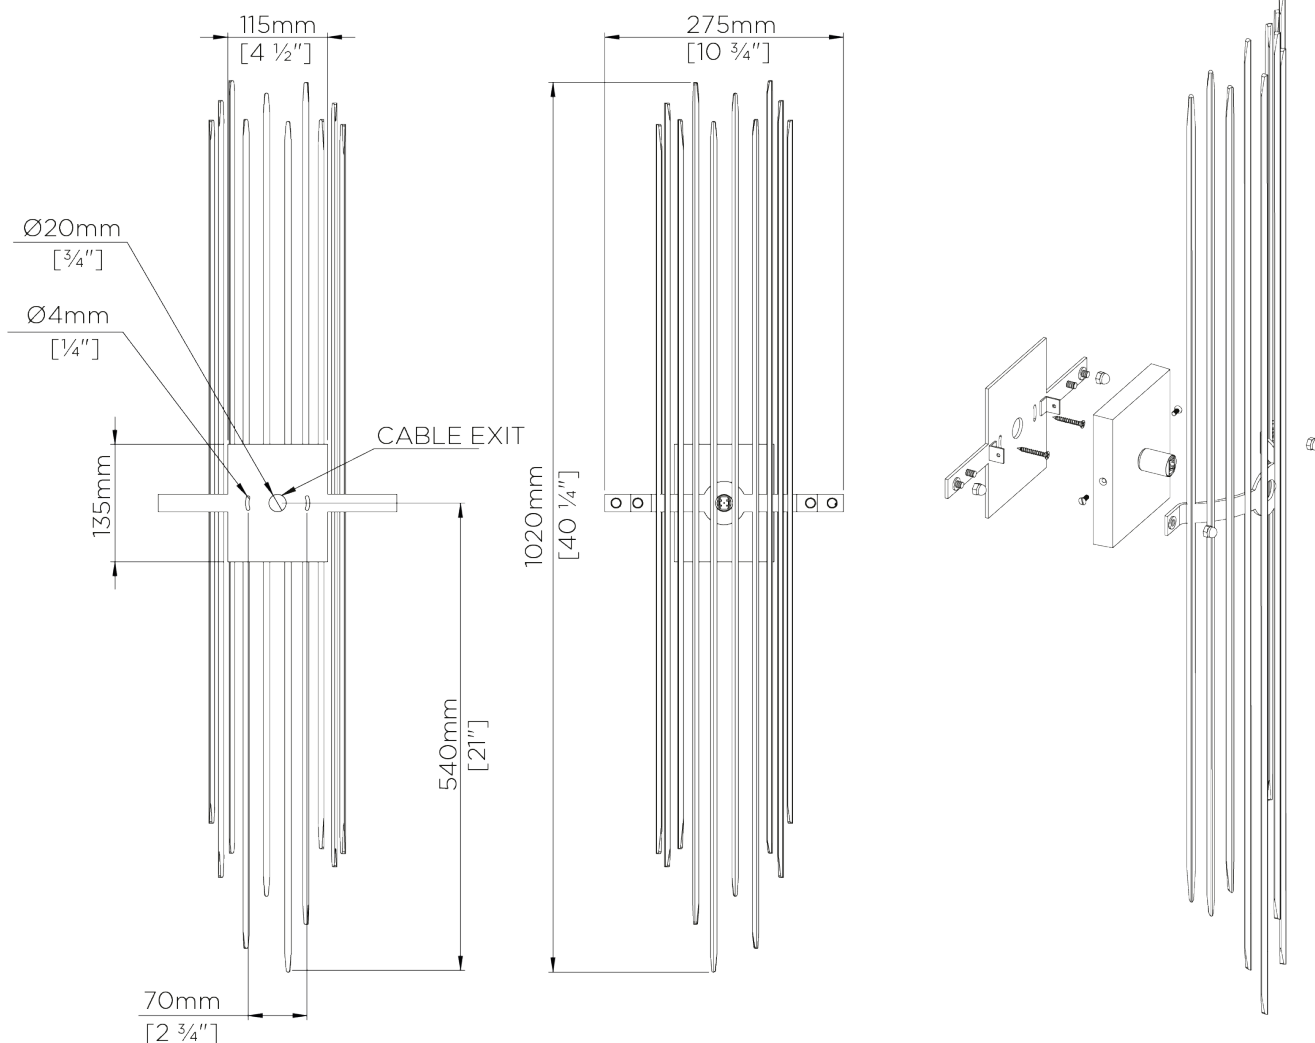

PORTA ROMANA

Flynn Caged Wall Light

TWL38 | Decayed Silver

Decayed Silver shown with 14" Caged Semi Cylinder in Putty

HEIGHT
1020mm | 40 1/4"

CONSTRUCTED FROM
Forged steel with decorative finish

RECOMMENDED SHADE
14" Caged Semi Cylinder

HEIGHT WITH SHADE
1020mm | 40 1/4"

WEIGHT
3.5 kg | 7.7 lbs

MAX WATTAGE
25W

WIDTH
356mm | 14 1/4"

PROJECTION
152mm | 6"

LAMP
1 x T-4 G-9 Lamp

WIDTH WITH SHADE
356mm | 14 1/4"

VOLTAGE
120V

FINISHES

- 1 Burnt Silver
- 2 Bronzed
- 3 Decayed Silver
- 4 White Gold

Flynn Caged Wall Light

TWL38

HEIGHT
1020mm | 40 1/4"

HEIGHT WITH SHADE
1020mm | 40 1/4"

WIDTH
356mm | 14 1/4"

WIDTH WITH SHADE
356mm | 14 1/4"