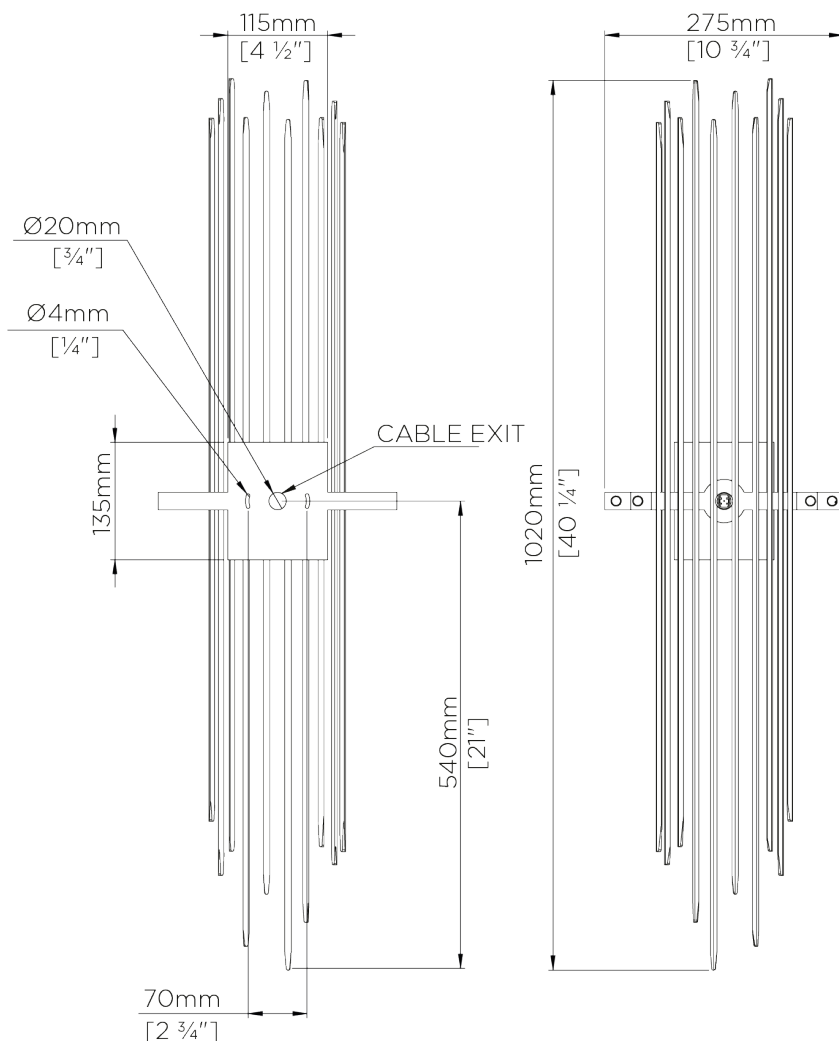

PORTA ROMANA

Flynn Caged Wall Light

TWL38 | Burnt Silver

Burnt Silver shown with 14" Caged Semi Cylinder in Putty

HEIGHT
1020mm | 40 1/4"

CONSTRUCTED FROM
Forged steel with decorative finish

RECOMMENDED SHADE
14" Caged Semi Cylinder

HEIGHT WITH SHADE
1020mm | 40 1/4"

WEIGHT
3.5 kg | 7.7 lbs

MAX WATTAGE
25W

WIDTH
356mm | 14 1/4"

PROJECTION
152mm | 6"

LAMP
1 x T-4 G-9 Lamp

WIDTH WITH SHADE
356mm | 14 1/4"

VOLTAGE
120V

FINISHES

- 1 Burnt Silver
- 2 Bronzed
- 3 Decayed Silver
- 4 White Gold

Flynn Caged Wall Light

TWL38

HEIGHT
1020mm | 40 1/4"

HEIGHT WITH SHADE
1020mm | 40 1/4"

WIDTH
356mm | 14 1/4"

WIDTH WITH SHADE
356mm | 14 1/4"