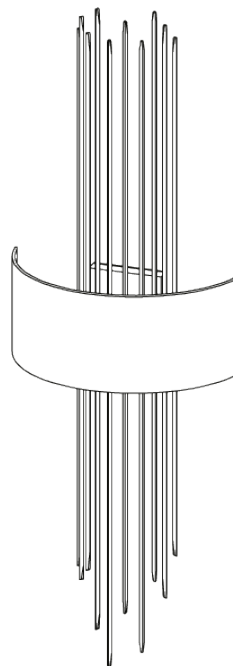

PORTA ROMANA

Flynn Caged Wall Light

TWL38 | Burnt Silver

Burnt Silver shown with 14" Caged Semi Cylinder in Putty

HEIGHT
1020mm | 40 1/4"

CONSTRUCTED FROM
Forged steel with decorative finish

RECOMMENDED SHADE
14" Caged Semi Cylinder

HEIGHT WITH SHADE
1020mm | 40 1/4"

WEIGHT
3.5 kg | 7.7 lbs

MAX WATTAGE
25W

WIDTH
356mm | 14 1/4"

PROJECTION
152mm | 6"

LAMP
1 x T-4 G-9 Lamp

WIDTH WITH SHADE
356mm | 14 1/4"

VOLTAGE
120V

FINISHES

- 1 Burnt Silver
- 2 Bronzed
- 3 Decayed Silver
- 4 White Gold

Flynn Caged Wall Light

TWL38

HEIGHT
1020mm | 40 1/4"

HEIGHT WITH SHADE
1020mm | 40 1/4"

WIDTH
356mm | 14 1/4"

WIDTH WITH SHADE
356mm | 14 1/4"