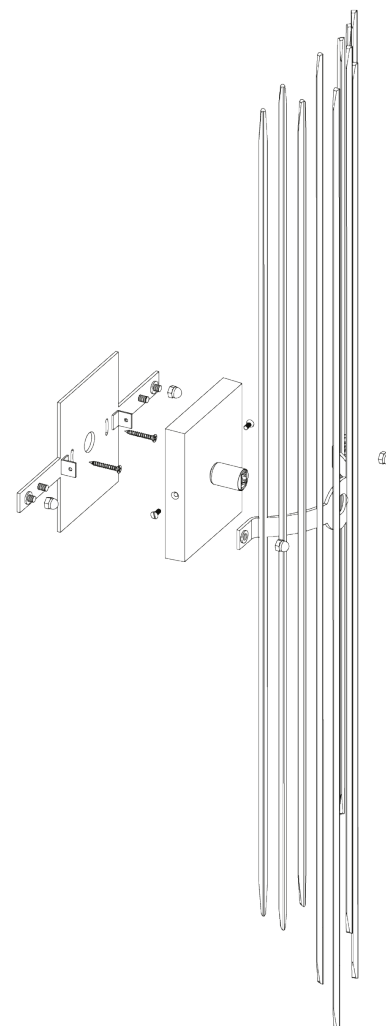

PORTA ROMANA

Flynn Caged Wall Light

TWL38 | Burnt Silver

Burnt Silver shown with 14" Caged Semi Cylinder in Putty

HEIGHT
1020mm | 40 1/4"

CONSTRUCTED FROM
Forged steel with decorative finish

RECOMMENDED SHADE
14" Caged Semi Cylinder

HEIGHT WITH SHADE
1020mm | 40 1/4"

WEIGHT
3.5 kg | 7.7 lbs

MAX WATTAGE
25W

WIDTH
356mm | 14 1/4"

PROJECTION
152mm | 6"

LAMP
1 x T-4 G-9 Lamp

WIDTH WITH SHADE
356mm | 14 1/4"

VOLTAGE
120V

FINISHES

- 1 Burnt Silver
- 2 Bronzed
- 3 Decayed Silver
- 4 White Gold

Flynn Caged Wall Light

TWL38

HEIGHT
1020mm | 40 1/4"

HEIGHT WITH SHADE
1020mm | 40 1/4"

WIDTH
356mm | 14 1/4"

WIDTH WITH SHADE
356mm | 14 1/4"