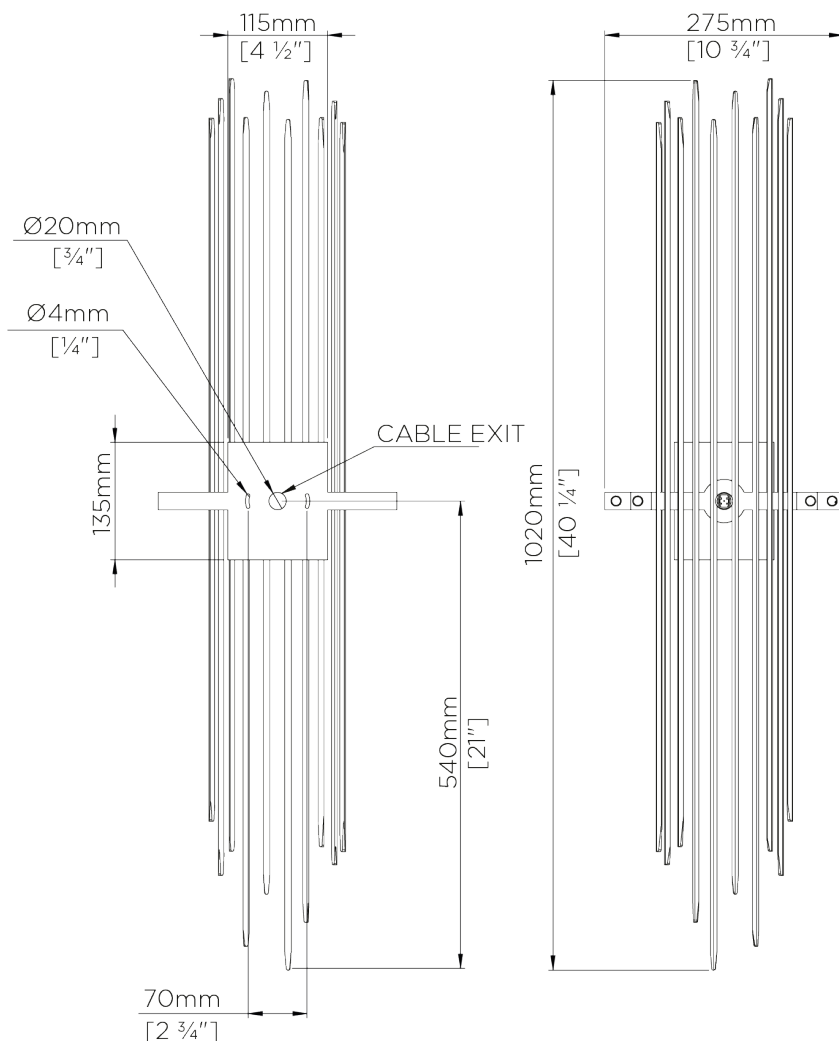

## Flynn Caged Wall Light

TWL38 | Bronzed

Bronzed shown with 14" Caged Semi Cylinder in Putty

HEIGHT  
1020mm | 40 1/4"

CONSTRUCTED FROM  
Forged steel with decorative finish

RECOMMENDED SHADE  
14" Caged Semi Cylinder

HEIGHT WITH SHADE  
1020mm | 40 1/4"

WEIGHT  
3.5 kg | 7.7 lbs

MAX WATTAGE  
25W

WIDTH  
356mm | 14 1/4"

PROJECTION  
152mm | 6"

LAMP  
1 x T-4 G-9 Lamp

WIDTH WITH SHADE  
356mm | 14 1/4"

VOLTAGE  
120V

# Flynn Caged Wall Light

TWL38

HEIGHT  
1020mm | 40 1/4"

HEIGHT WITH SHADE  
1020mm | 40 1/4"

WIDTH  
356mm | 14 1/4"

WIDTH WITH SHADE  
356mm | 14 1/4"

© Porta Romana 2022

Dimensions and weights are provided as a guide. All Porta Romana Products are made by hand and variations can occur in some products. The products you are buying or marketing are exclusive designs belonging to Porta Romana. Please do not submit design sheets featuring our products to other manufacturing companies nor to other parties who might. Any manufacturer found to be reproducing Porta Romana products will be breaching copyright law and will be actively pursued