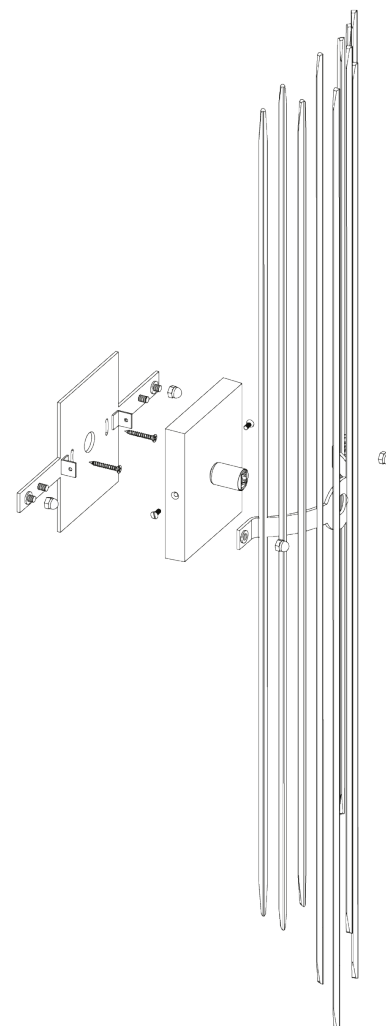

## Flynn Caged Wall Light

TWL38 | Bronzed

Bronzed shown with 14" Caged Semi Cylinder in Putty

HEIGHT  
1020mm | 40 1/4"

CONSTRUCTED FROM  
Forged steel with decorative finish

RECOMMENDED SHADE  
14" Caged Semi Cylinder

HEIGHT WITH SHADE  
1020mm | 40 1/4"

WEIGHT  
3.5 kg | 7.7 lbs

MAX WATTAGE  
25W

WIDTH  
356mm | 14 1/4"

PROJECTION  
152mm | 6"

LAMP  
1 x T-4 G-9 Lamp

WIDTH WITH SHADE  
356mm | 14 1/4"

VOLTAGE  
120V

### FINISHES

- 1 Burnt Silver
- 2 Bronzed
- 3 Decayed Silver
- 4 White Gold

# Flynn Caged Wall Light

TWL38

HEIGHT  
1020mm | 40 1/4"

HEIGHT WITH SHADE  
1020mm | 40 1/4"

WIDTH  
356mm | 14 1/4"

WIDTH WITH SHADE  
356mm | 14 1/4"

© Porta Romana 2022

Dimensions and weights are provided as a guide. All Porta Romana Products are made by hand and variations can occur in some products. The products you are buying or marketing are exclusive designs belonging to Porta Romana. Please do not submit design sheets featuring our products to other manufacturing companies nor to other parties who might. Any manufacturer found to be reproducing Porta Romana products will be breaching copyright law and will be actively pursued