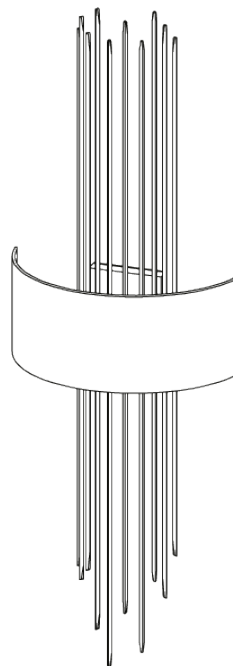

## Flynn Caged Wall Light

TWL38 | Bronzed

Bronzed shown with 14" Caged Semi Cylinder in Putty

HEIGHT  
1020mm | 40 1/4"

CONSTRUCTED FROM  
Forged steel with decorative finish

RECOMMENDED SHADE  
14" Caged Semi Cylinder

HEIGHT WITH SHADE  
1020mm | 40 1/4"

WEIGHT  
3.5 kg | 7.7 lbs

MAX WATTAGE  
25W

WIDTH  
356mm | 14 1/4"

PROJECTION  
152mm | 6"

LAMP  
1 x T-4 G-9 Lamp

WIDTH WITH SHADE  
356mm | 14 1/4"

VOLTAGE  
120V

### FINISHES

- 1 Burnt Silver
- 2 Bronzed
- 3 Decayed Silver
- 4 White Gold

# Flynn Caged Wall Light

TWL38

HEIGHT  
1020mm | 40 1/4"

HEIGHT WITH SHADE  
1020mm | 40 1/4"

WIDTH  
356mm | 14 1/4"

WIDTH WITH SHADE  
356mm | 14 1/4"

© Porta Romana 2022

Dimensions and weights are provided as a guide. All Porta Romana Products are made by hand and variations can occur in some products. The products you are buying or marketing are exclusive designs belonging to Porta Romana. Please do not submit design sheets featuring our products to other manufacturing companies nor to other parties who might. Any manufacturer found to be reproducing Porta Romana products will be breaching copyright law and will be actively pursued