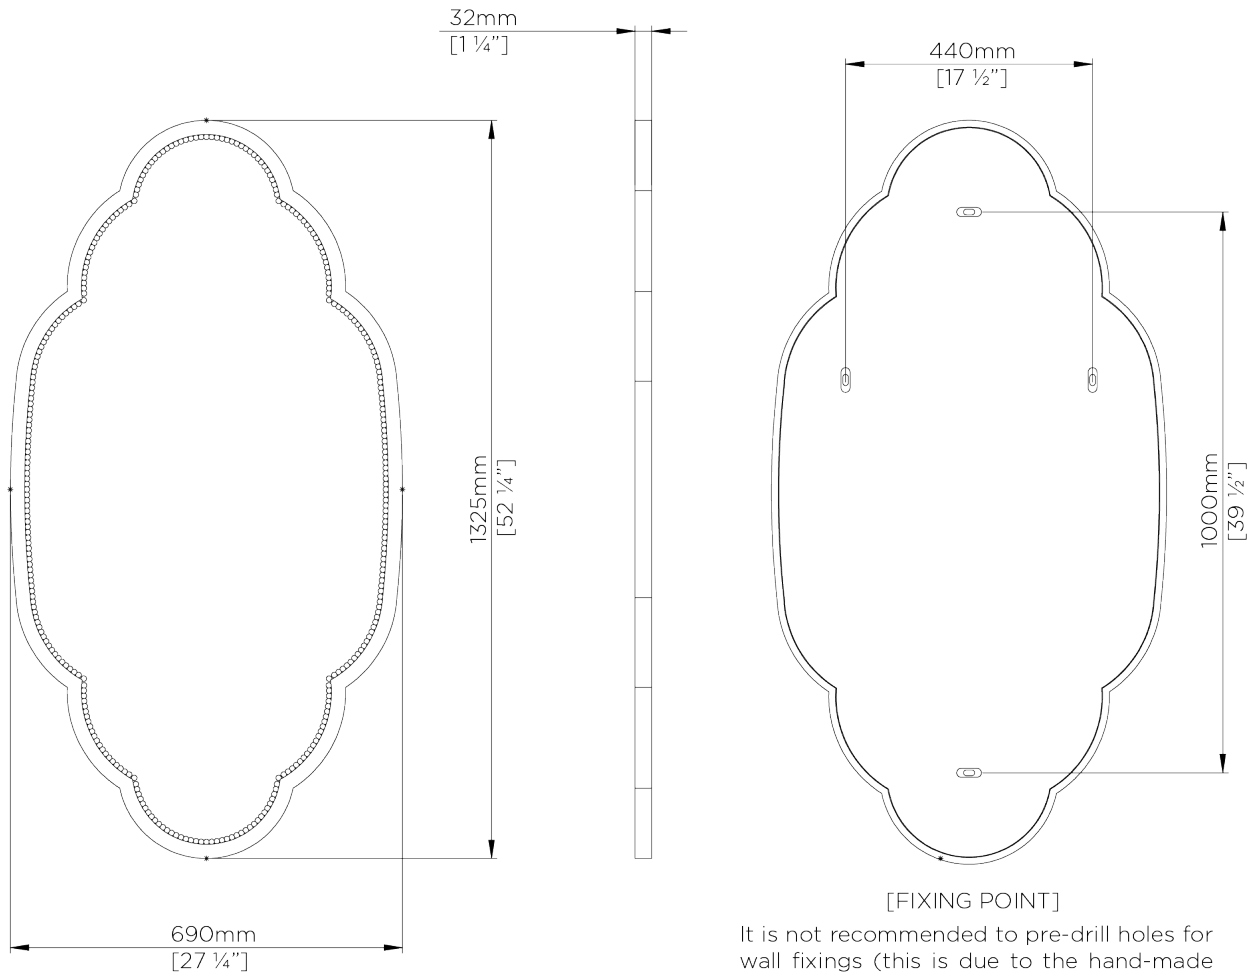

## Eva Mirror

WM50 | Relic Bronze

Relic Bronze

HEIGHT  
1325mm | 52 1/4"

CONSTRUCTED FROM  
Cast composite with decorative  
finish

WIDTH  
690mm | 27 1/4"

WEIGHT  
13.2 kg | 29.04 lbs

DEPTH  
32mm | 1 1/2"

# Eva Mirror

WM50

HEIGHT  
1325mm | 52 1/4"

WIDTH  
690mm | 27 1/4"

DEPTH  
32mm | 1 1/2"

© Porta Romana 2022

Dimensions and weights are provided as a guide. All Porta Romana Products are made by hand and variations can occur in some products. The products you are buying or marketing are exclusive designs belonging to Porta Romana. Please do not submit design sheets featuring our products to other manufacturing companies nor to other parties who might. Any manufacturer found to be reproducing Porta Romana products will be breaching copyright law and will be actively pursued