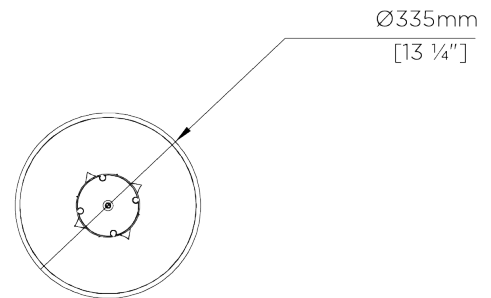

PORTA ROMANA

Etienne Lantern

MCL83 | Verdigris

Verdigris

WIDTH
335mm | 13 1/4"

CONSTRUCTED FROM
Steel and wood with a decorative
finish

MAX WATTAGE
25W

MINIMUM DROP
840mm | 33 1/4"

LAMP
1 x T-4 G-9 Lamp

MAXIMUM DROP
1740mm | 68 3/4"

VOLTAGE
120V

DROPS AVAILABLE
1710mm / Custom

FINISHES
1 Verdigris
2 Gold

Etienne Lantern

MCL83

WIDTH
335mm 13 1/4"

MINIMUM DROP
840mm | 33 1/4"

MAXIMUM DROP
1740mm | 68 3/4"

DROPS AVAILABLE
1710mm / Custom

CEILING ROSE DETAIL

© Porta Romana 2022

Dimensions and weights are provided as a guide. All Porta Romana Products are made by hand and variations can occur in some products. The products you are buying or marketing are exclusive designs belonging to Porta Romana. Please do not submit design sheets featuring our products to other manufacturing companies nor to other parties who might. Any manufacturer found to be reproducing Porta Romana products will be breaching copyright law and will be actively pursued