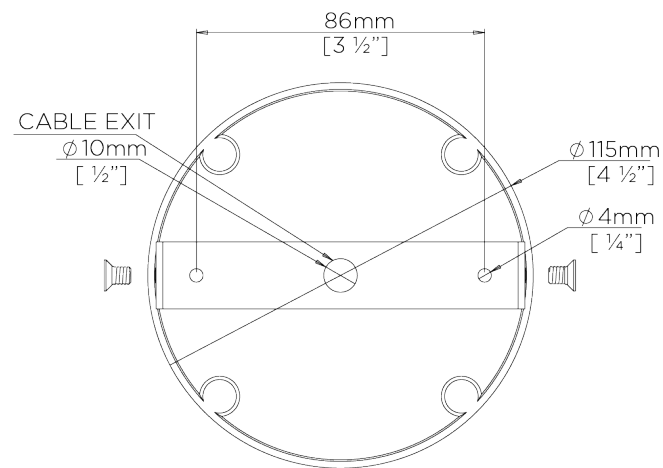

PORTA ROMANA

Etienne Lantern

MCL83 | Verdigris

Verdigris

WIDTH
335mm | 13 1/4"

CONSTRUCTED FROM
Steel and wood with a decorative
finish

MAX WATTAGE
25W

MINIMUM DROP
840mm | 33 1/4"

LAMP
1 x T-4 G-9 Lamp

MAXIMUM DROP
1740mm | 68 3/4"

VOLTAGE
120V

DROPS AVAILABLE
1710mm / Custom

FINISHES
1 Verdigris
2 Gold

Etienne Lantern

MCL83

WIDTH
335mm 13 1/4"

MINIMUM DROP
840mm | 33 1/4"

MAXIMUM DROP
1740mm | 68 3/4"

DROPS AVAILABLE
1710mm / Custom

CEILING ROSE DETAIL

© Porta Romana 2022

Dimensions and weights are provided as a guide. All Porta Romana Products are made by hand and variations can occur in some products. The products you are buying or marketing are exclusive designs belonging to Porta Romana. Please do not submit design sheets featuring our products to other manufacturing companies nor to other parties who might. Any manufacturer found to be reproducing Porta Romana products will be breaching copyright law and will be actively pursued