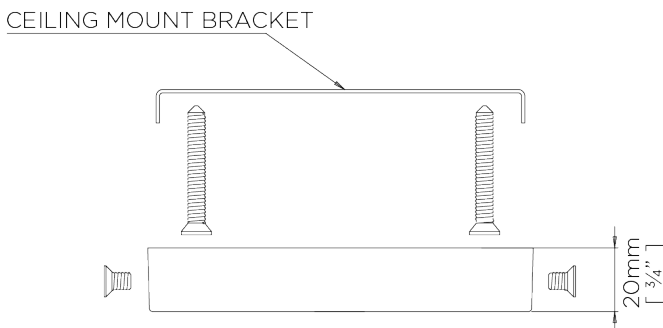

PORTA ROMANA

Etienne Lantern

MCL83 | Verdigris

Verdigris

WIDTH
335mm | 13 1/4"

CONSTRUCTED FROM
Steel and wood with a decorative
finish

MAX WATTAGE
25W

MINIMUM DROP
840mm | 33 1/4"

LAMP
1 x T-4 G-9 Lamp

MAXIMUM DROP
1740mm | 68 3/4"

VOLTAGE
120V

DROPS AVAILABLE
1710mm / Custom

FINISHES
1 Verdigris
2 Gold

Etienne Lantern

MCL83

WIDTH
335mm 13 1/4"

MINIMUM DROP
840mm | 33 1/4"

MAXIMUM DROP
1740mm | 68 3/4"

DROPS AVAILABLE
1710mm / Custom

CEILING ROSE DETAIL

© Porta Romana 2022

Dimensions and weights are provided as a guide. All Porta Romana Products are made by hand and variations can occur in some products. The products you are buying or marketing are exclusive designs belonging to Porta Romana. Please do not submit design sheets featuring our products to other manufacturing companies nor to other parties who might. Any manufacturer found to be reproducing Porta Romana products will be breaching copyright law and will be actively pursued