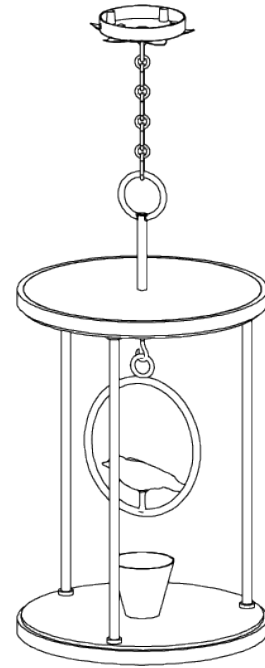

PORTA ROMANA

Etienne Lantern

MCL83 | Verdigris

Verdigris

WIDTH
335mm | 13 1/4"

CONSTRUCTED FROM
Steel and wood with a decorative
finish

MAX WATTAGE
25W

MINIMUM DROP
840mm | 33 1/4"

LAMP
1 x T-4 G-9 Lamp

MAXIMUM DROP
1740mm | 68 3/4"

VOLTAGE
120V

DROPS AVAILABLE
1710mm / Custom

FINISHES
1 Verdigris
2 Gold

Etienne Lantern

MCL83

WIDTH
335mm 13 1/4"

MINIMUM DROP
840mm | 33 1/4"

MAXIMUM DROP
1740mm | 68 3/4"

DROPS AVAILABLE
1710mm / Custom

CEILING ROSE DETAIL

© Porta Romana 2022

Dimensions and weights are provided as a guide. All Porta Romana Products are made by hand and variations can occur in some products. The products you are buying or marketing are exclusive designs belonging to Porta Romana. Please do not submit design sheets featuring our products to other manufacturing companies nor to other parties who might. Any manufacturer found to be reproducing Porta Romana products will be breaching copyright law and will be actively pursued