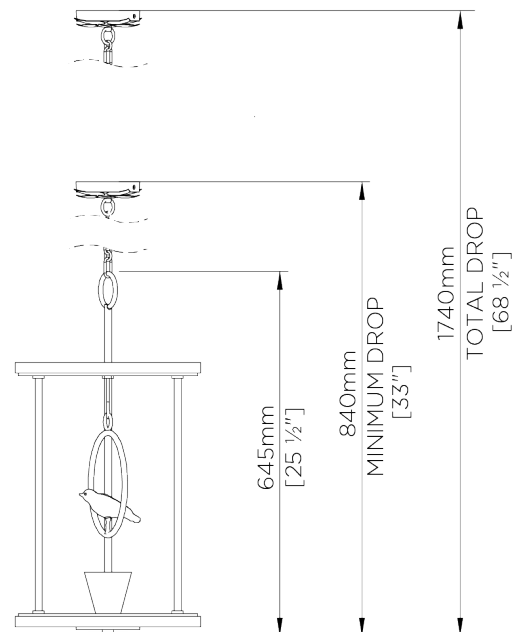

PORTA ROMANA

Etienne Lantern

MCL83 | Verdigris

Verdigris

WIDTH
335mm | 13 1/4"

CONSTRUCTED FROM
Steel and wood with a decorative
finish

MAX WATTAGE
25W

MINIMUM DROP
840mm | 33 1/4"

LAMP
1 x T-4 G-9 Lamp

MAXIMUM DROP
1740mm | 68 3/4"

VOLTAGE
120V

DROPS AVAILABLE
1710mm / Custom

FINISHES
1 Verdigris
2 Gold

Etienne Lantern

MCL83

WIDTH
335mm 13 1/4"

MINIMUM DROP
840mm | 33 1/4"

MAXIMUM DROP
1740mm | 68 3/4"

DROPS AVAILABLE
1710mm / Custom

CEILING ROSE DETAIL

© Porta Romana 2022

Dimensions and weights are provided as a guide. All Porta Romana Products are made by hand and variations can occur in some products. The products you are buying or marketing are exclusive designs belonging to Porta Romana. Please do not submit design sheets featuring our products to other manufacturing companies nor to other parties who might. Any manufacturer found to be reproducing Porta Romana products will be breaching copyright law and will be actively pursued