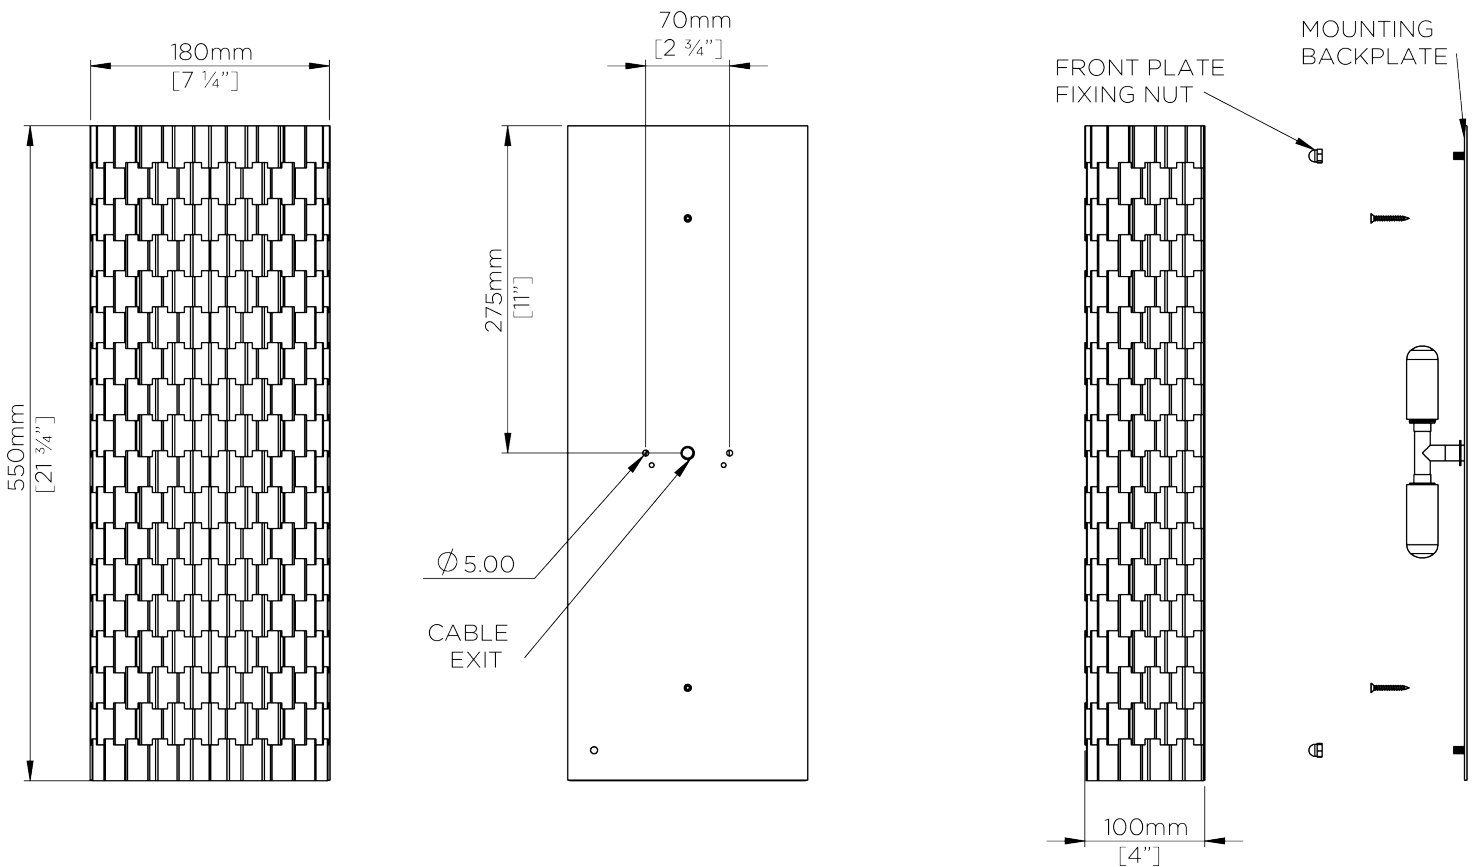

PORTA ROMANA

Escher Wall Light Large

TWL82L | Decayed Silver

Shown in Decayed Silver

HEIGHT
550mm | 21 3/4"

CONSTRUCTED FROM
Forged steel with decorative finish

MAX WATTAGE
40W

WIDTH
180mm | 7 1/4"

WEIGHT
3.2 kg | 7.04 lbs

LAMP
2 x T-4 G-9 Lamp

PROJECTION
100mm | 4"

VOLTAGE
120V

FINISHES

- 1 Decayed Gold
- 2 Decayed Silver

Escher Wall Light Large

TWL82L

HEIGHT
550mm | 21 3/4"

WIDTH
180mm | 7 1/4"

© Porta Romana 2022

Dimensions and weights are provided as a guide. All Porta Romana Products are made by hand and variations can occur in some products. The products you are buying or marketing are exclusive designs belonging to Porta Romana. Please do not submit design sheets featuring our products to other manufacturing companies nor to other parties who might. Any manufacturer found to be reproducing Porta Romana products will be breaching copyright law and will be actively pursued