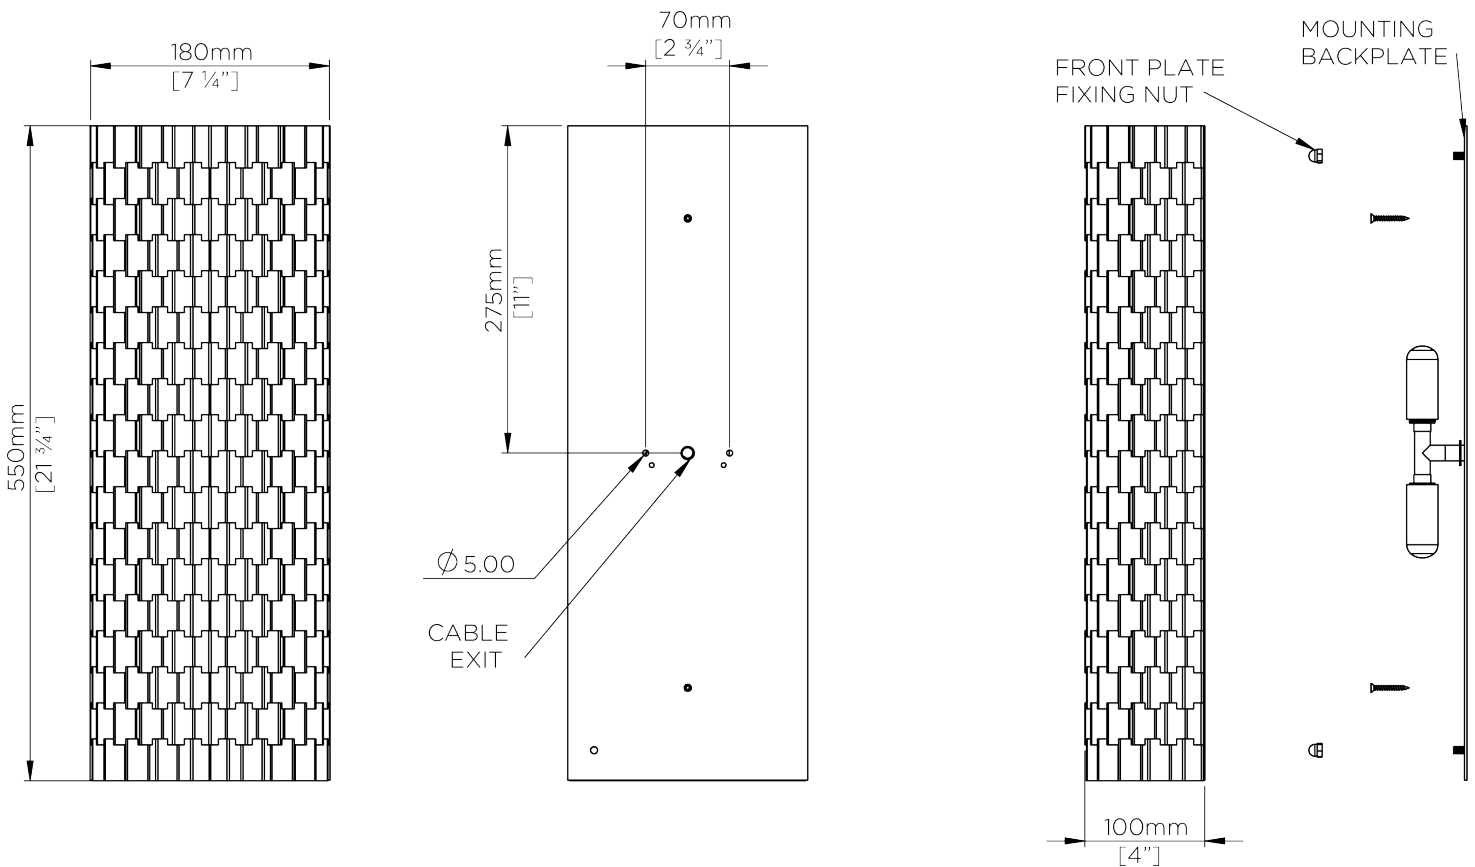

PORTA ROMANA

Escher Wall Light Large

TWL82L | Decayed Gold

Shown in Decayed Gold

HEIGHT
550mm | 21 3/4"

CONSTRUCTED FROM
Forged steel with decorative finish

MAX WATTAGE
40W

WIDTH
180mm | 7 1/4"

WEIGHT
3.2 kg | 7.04 lbs

LAMP
2 x T-4 G-9 Lamp

PROJECTION
100mm | 4"

VOLTAGE
120V

FINISHES

- 1 Decayed Gold
- 2 Decayed Silver

Escher Wall Light Large

TWL82L

HEIGHT
550mm | 21 3/4"

WIDTH
180mm | 7 1/4"

© Porta Romana 2022

Dimensions and weights are provided as a guide. All Porta Romana Products are made by hand and variations can occur in some products. The products you are buying or marketing are exclusive designs belonging to Porta Romana. Please do not submit design sheets featuring our products to other manufacturing companies nor to other parties who might. Any manufacturer found to be reproducing Porta Romana products will be breaching copyright law and will be actively pursued