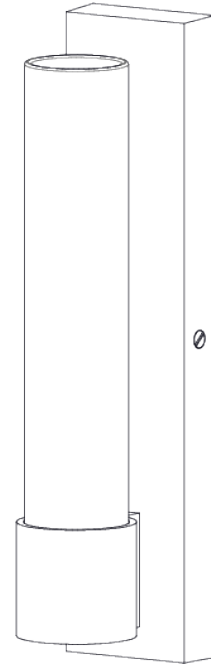

## Emperor Bathroom Wall Light

BWL01 | Glass - Nickel

Nickel with Glass

HEIGHT  
285mm | 11 1/4"

CONSTRUCTED FROM  
Nickel plated brass with frosted glass

MAX WATTAGE  
25W

WIDTH  
63mm | 2 1/2"

WEIGHT  
1.6 kg | 3.52 lbs

LAMP  
1 x T-4 G-9 Lamp

PROJECTION  
86mm | 3 1/2"

VOLTAGE  
120V

FINISHES  
1 Glass - Nickel

# Emperor Bathroom Wall Light BWL01

HEIGHT  
285mm | 11 1/4"

WIDTH  
63mm | 2 1/2"

© Porta Romana 2022

Dimensions and weights are provided as a guide. All Porta Romana Products are made by hand and variations can occur in some products. The products you are buying or marketing are exclusive designs belonging to Porta Romana. Please do not submit design sheets featuring our products to other manufacturing companies nor to other parties who might. Any manufacturer found to be reproducing Porta Romana products will be breaching copyright law and will be actively pursued