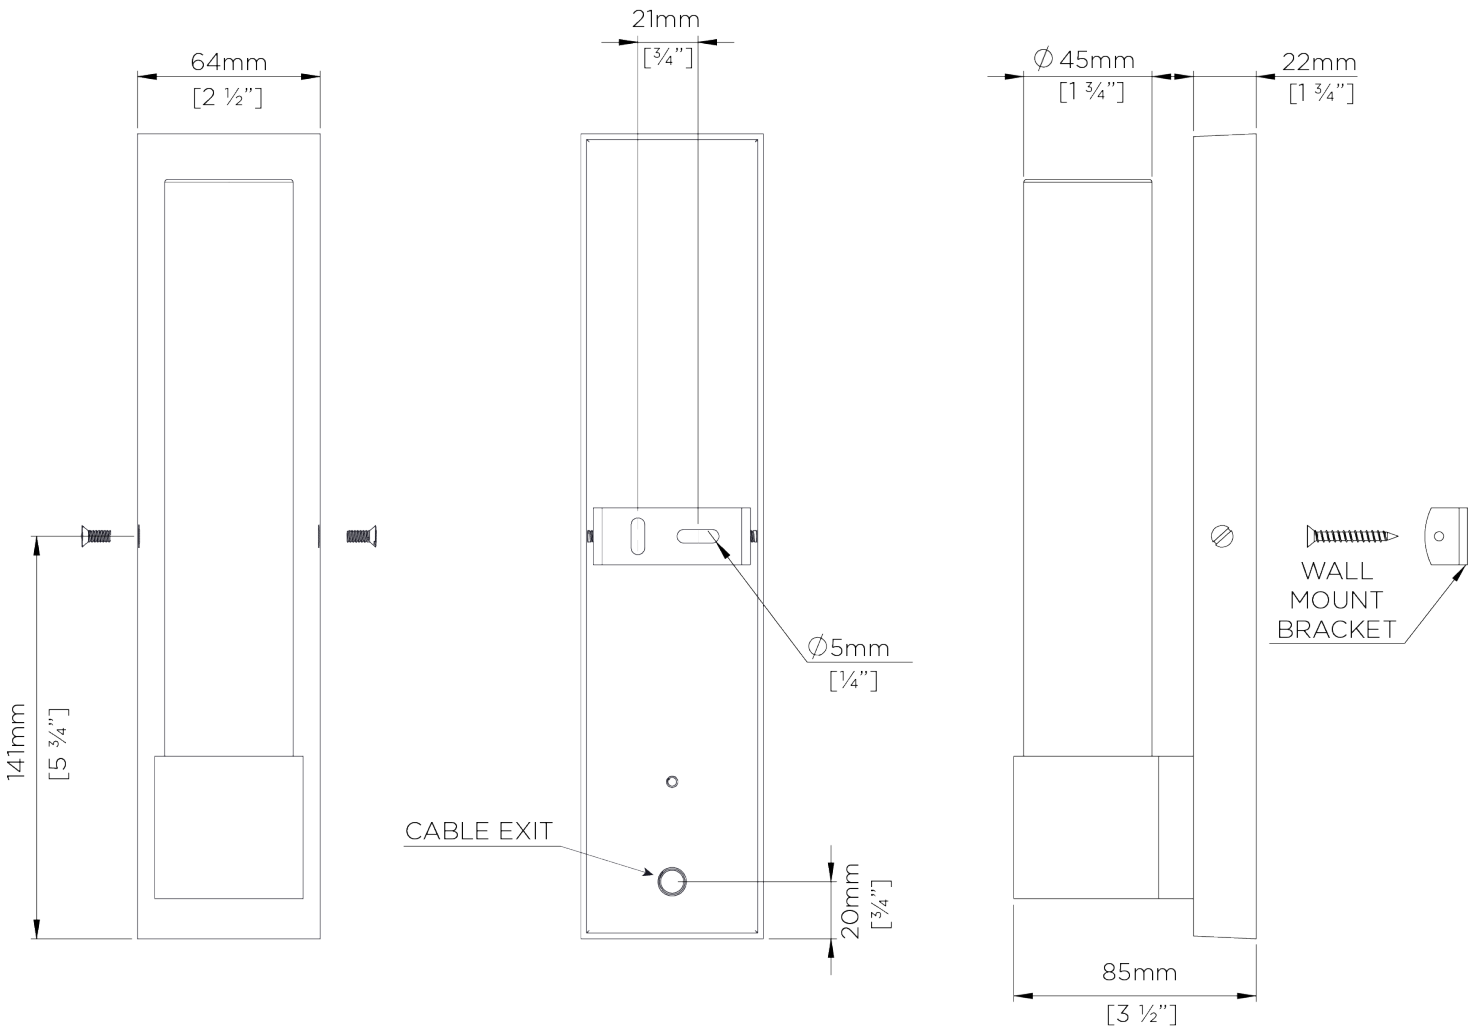

## Emperor Bathroom Wall Light

BWL01 | Glass - Nickel

Nickel with Glass

HEIGHT  
285mm | 11 1/4"

CONSTRUCTED FROM  
Nickel plated brass with frosted glass

MAX WATTAGE  
25W

WIDTH  
63mm | 2 1/2"

WEIGHT  
1.6 kg | 3.52 lbs

LAMP  
1 x T-4 G-9 Lamp

PROJECTION  
86mm | 3 1/2"

VOLTAGE  
120V

FINISHES  
1 Glass - Nickel

# Emperor Bathroom Wall Light BWL01

HEIGHT  
285mm | 11 1/4"

WIDTH  
63mm | 2 1/2"

© Porta Romana 2022

Dimensions and weights are provided as a guide. All Porta Romana Products are made by hand and variations can occur in some products. The products you are buying or marketing are exclusive designs belonging to Porta Romana. Please do not submit design sheets featuring our products to other manufacturing companies nor to other parties who might. Any manufacturer found to be reproducing Porta Romana products will be breaching copyright law and will be actively pursued