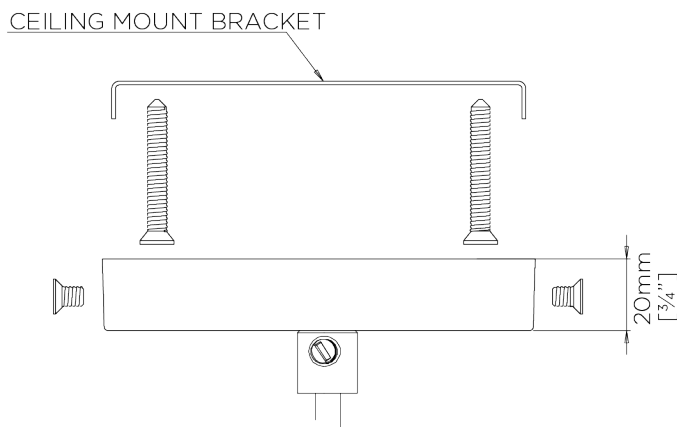

**WEIGHT**  
4 kg | 8.8 lbs

**VOLTAGE**  
120V

**MAXIMUM DROP**  
1220mm | 48 1/4"

**DROPS AVAILABLE**  
1220mm / Custom

**FINISHES**  
1 Plaster White

# Ellory Pendant Large

MCL69L

**WIDTH**  
135mm | 5 1/4"

**MINIMUM DROP**  
420mm | 16 3/4"

**MAXIMUM DROP**  
1220mm | 48 1/4"

**DROPS AVAILABLE**  
1220mm / Custom

CEILING ROSE DETAIL

© Porta Romana 2022