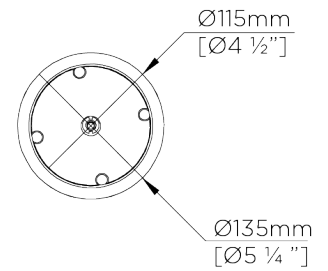

## Ellory Pendant Large

MCL69L | Plaster White

Plaster White

**WIDTH**  
135mm | 5 1/4"

**CONSTRUCTED FROM**  
Cast composite with decorative finish

**LAMP**  
1 x T-4 G-9 Lamp

**MINIMUM DROP**  
420mm | 16 3/4"

**WEIGHT**  
4 kg | 8.8 lbs

**VOLTAGE**  
120V

**MAXIMUM DROP**  
1220mm | 48 1/4"

**DROPS AVAILABLE**  
1220mm / Custom

**FINISHES**  
1 Plaster White

# Ellory Pendant Large

MCL69L

**WIDTH**  
135mm | 5 1/4"

**MINIMUM DROP**  
420mm | 16 3/4"

**MAXIMUM DROP**  
1220mm | 48 1/4"

**DROPS AVAILABLE**  
1220mm / Custom

CEILING ROSE DETAIL

© Porta Romana 2022