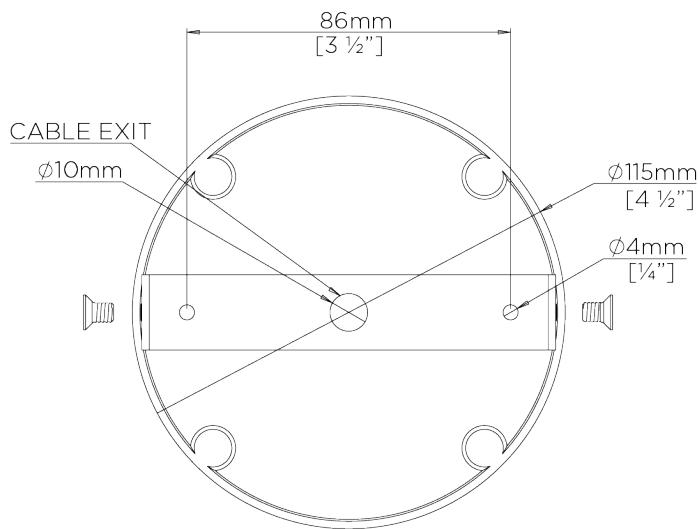

## Ellory Pendant Large

MCL69L | Plaster White

Plaster White

**WIDTH**  
135mm | 5 1/4"

**CONSTRUCTED FROM**  
Cast composite with decorative finish

**LAMP**  
1 x T-4 G-9 Lamp

**MINIMUM DROP**  
420mm | 16 3/4"

**WEIGHT**  
4 kg | 8.8 lbs

**VOLTAGE**  
120V

**MAXIMUM DROP**  
1220mm | 48 1/4"

**DROPS AVAILABLE**  
1220mm / Custom

**FINISHES**  
1 Plaster White

# Ellory Pendant Large

MCL69L

**WIDTH**  
135mm | 5 1/4"

**MINIMUM DROP**  
420mm | 16 3/4"

**MAXIMUM DROP**  
1220mm | 48 1/4"

**DROPS AVAILABLE**  
1220mm / Custom

CEILING ROSE DETAIL

© Porta Romana 2022