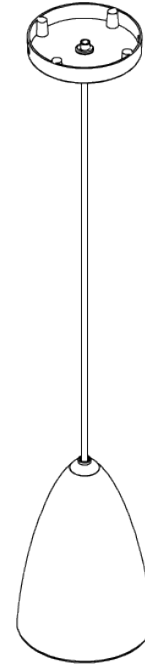

# PORTA ROMANA

## Ellory Pendant Large

MCL69L | Plaster White

Plaster White

**WIDTH**  
135mm | 5 1/4"

**CONSTRUCTED FROM**  
Cast composite with decorative finish

**LAMP**  
1 x T-4 G-9 Lamp

**MINIMUM DROP**  
420mm | 16 3/4"

**WEIGHT**  
4 kg | 8.8 lbs

**VOLTAGE**  
120V

**MAXIMUM DROP**  
1220mm | 48 1/4"

**DROPS AVAILABLE**  
1220mm / Custom

**FINISHES**  
1 Plaster White

# Ellory Pendant Large

MCL69L

**WIDTH**  
135mm | 5 1/4"

**MINIMUM DROP**  
420mm | 16 3/4"

**MAXIMUM DROP**  
1220mm | 48 1/4"

**DROPS AVAILABLE**  
1220mm / Custom

CEILING ROSE DETAIL

© Porta Romana 2022