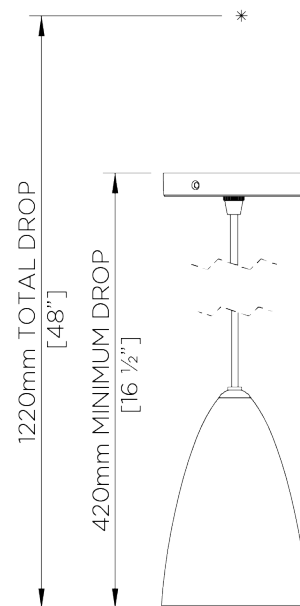

## Ellory Pendant Large

MCL69L | Plaster White

Plaster White

**WIDTH**  
135mm | 5 1/4"

**CONSTRUCTED FROM**  
Cast composite with decorative finish

**LAMP**  
1 x T-4 G-9 Lamp

**MINIMUM DROP**  
420mm | 16 3/4"

**WEIGHT**  
4 kg | 8.8 lbs

**VOLTAGE**  
120V

**MAXIMUM DROP**  
1220mm | 48 1/4"

**DROPS AVAILABLE**  
1220mm / Custom

**FINISHES**  
1 Plaster White

# Ellory Pendant Large

MCL69L

**WIDTH**  
135mm | 5 1/4"

**MINIMUM DROP**  
420mm | 16 3/4"

**MAXIMUM DROP**  
1220mm | 48 1/4"

**DROPS AVAILABLE**  
1220mm / Custom

CEILING ROSE DETAIL

© Porta Romana 2022