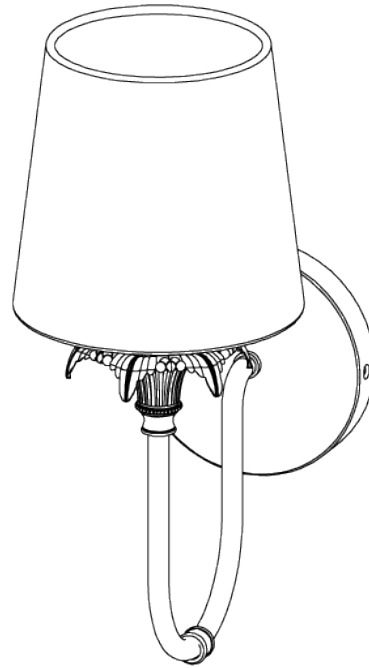

## Edith Wall Light

TWL118 | Ochre

Ochre shown with 5.5" Fez in Natural Linen

HEIGHT  
230mm | 9 1/4"

CONSTRUCTED FROM  
Brass with decorative finish

RECOMMENDED SHADE  
5.5" Fez

HEIGHT WITH SHADE  
330mm | 13"

WEIGHT  
0.7 kg | 1.54 lbs

MAX WATTAGE  
25W

WIDTH  
90mm | 3 3/4"

PROJECTION  
200mm | 8"

LAMP  
1 x Torpedo Type B10 Candelabra  
Base

WIDTH WITH SHADE  
140mm | 5 3/4"

VOLTAGE  
120V

# Edith Wall Light

TWL118

HEIGHT  
230mm | 9 1/4"

HEIGHT WITH SHADE  
330mm | 13"

WIDTH  
90mm | 3 3/4"

WIDTH WITH SHADE  
140mm | 5 3/4"

© Porta Romana 2022

Dimensions and weights are provided as a guide. All Porta Romana Products are made by hand and variations can occur in some products. The products you are buying or marketing are exclusive designs belonging to Porta Romana. Please do not submit design sheets featuring our products to other manufacturing companies nor to other parties who might. Any manufacturer found to be reproducing Porta Romana products will be breaching copyright law and will be actively pursued