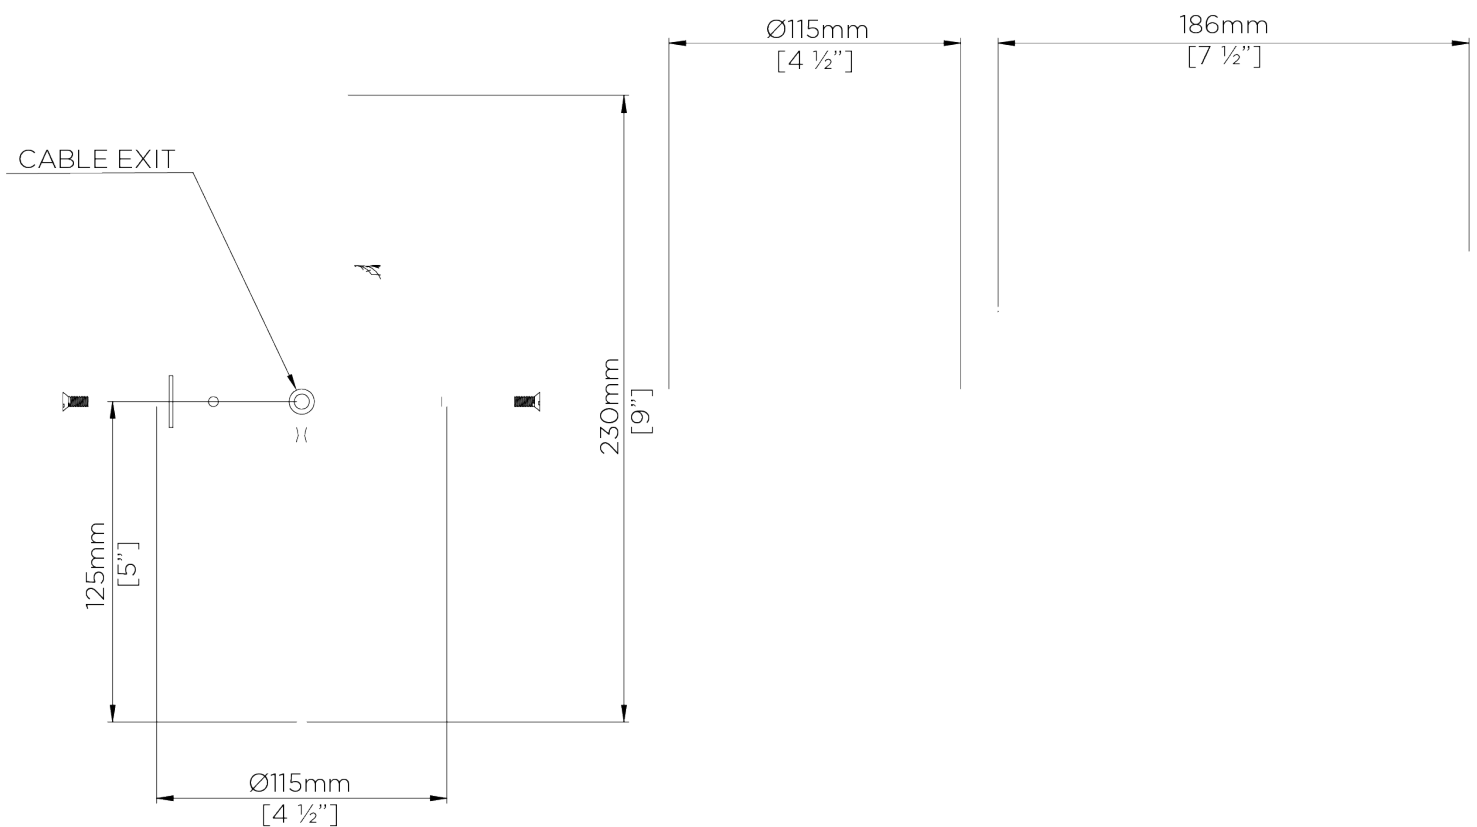

## Edith Wall Light

TWL118 | Ochre

Ochre shown with 5.5" Fez in Natural Linen

HEIGHT  
230mm | 9 1/4"

CONSTRUCTED FROM  
Brass with decorative finish

RECOMMENDED SHADE  
5.5" Fez

HEIGHT WITH SHADE  
330mm | 13"

WEIGHT  
0.7 kg | 1.54 lbs

MAX WATTAGE  
25W

WIDTH  
90mm | 3 3/4"

PROJECTION  
200mm | 8"

LAMP  
1 x Torpedo Type B10 Candelabra  
Base

WIDTH WITH SHADE  
140mm | 5 3/4"

VOLTAGE  
120V

# Edith Wall Light

TWL118

HEIGHT  
230mm | 9 1/4"

HEIGHT WITH SHADE  
330mm | 13"

WIDTH  
90mm | 3 3/4"

WIDTH WITH SHADE  
140mm | 5 3/4"

© Porta Romana 2022

Dimensions and weights are provided as a guide. All Porta Romana Products are made by hand and variations can occur in some products. The products you are buying or marketing are exclusive designs belonging to Porta Romana. Please do not submit design sheets featuring our products to other manufacturing companies nor to other parties who might. Any manufacturer found to be reproducing Porta Romana products will be breaching copyright law and will be actively pursued