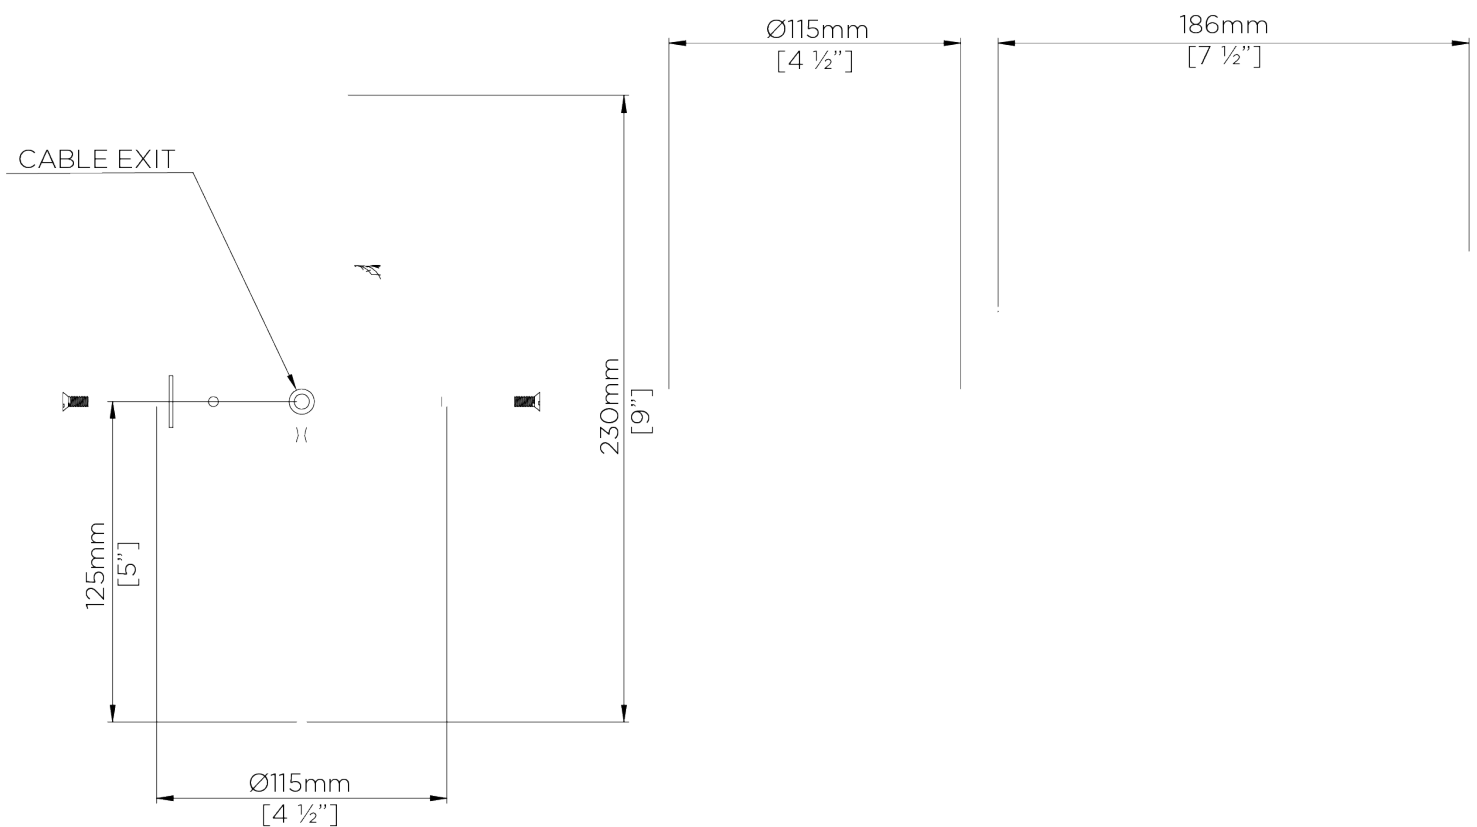

PORTA ROMANA

Edith Wall Light

TWL118 | Indian Red

Indian Red shown with 5.5" Fez in Natural Linen

HEIGHT
230mm | 9 1/4"

CONSTRUCTED FROM
Brass with decorative finish

RECOMMENDED SHADE
5.5" Fez

HEIGHT WITH SHADE
330mm | 13"

WEIGHT
0.7 kg | 1.54 lbs

MAX WATTAGE
25W

WIDTH
90mm | 3 3/4"

PROJECTION
200mm | 8"

LAMP
1 x Torpedo Type B10 Candelabra
Base

WIDTH WITH SHADE
140mm | 5 3/4"

VOLTAGE
120V

FINISHES

- 1 Black
- 2 Indian Red
- 3 Ochre

Edith Wall Light

TWL118

HEIGHT
230mm | 9 1/4"

HEIGHT WITH SHADE
330mm | 13"

WIDTH
90mm | 3 3/4"

WIDTH WITH SHADE
140mm | 5 3/4"

© Porta Romana 2022