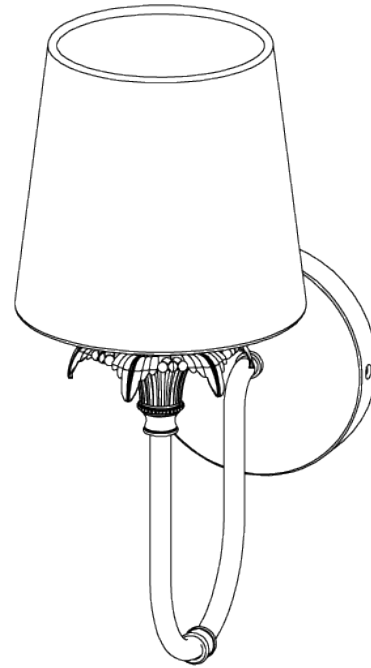

## Edith Wall Light

TWL118 | Black

Black shown with 5.5" Fez in Natural Linen

HEIGHT  
230mm | 9 1/4"

CONSTRUCTED FROM  
Brass with decorative finish

RECOMMENDED SHADE  
5.5" Fez

HEIGHT WITH SHADE  
330mm | 13"

WEIGHT  
0.7 kg | 1.54 lbs

MAX WATTAGE  
25W

WIDTH  
90mm | 3 3/4"

PROJECTION  
200mm | 8"

LAMP  
1 x Torpedo Type B10 Candelabra  
Base

WIDTH WITH SHADE  
140mm | 5 3/4"

VOLTAGE  
120V

# Edith Wall Light

TWL118

HEIGHT  
230mm | 9 1/4"

HEIGHT WITH SHADE  
330mm | 13"

WIDTH  
90mm | 3 3/4"

WIDTH WITH SHADE  
140mm | 5 3/4"

© Porta Romana 2022

Dimensions and weights are provided as a guide. All Porta Romana Products are made by hand and variations can occur in some products. The products you are buying or marketing are exclusive designs belonging to Porta Romana. Please do not submit design sheets featuring our products to other manufacturing companies nor to other parties who might. Any manufacturer found to be reproducing Porta Romana products will be breaching copyright law and will be actively pursued