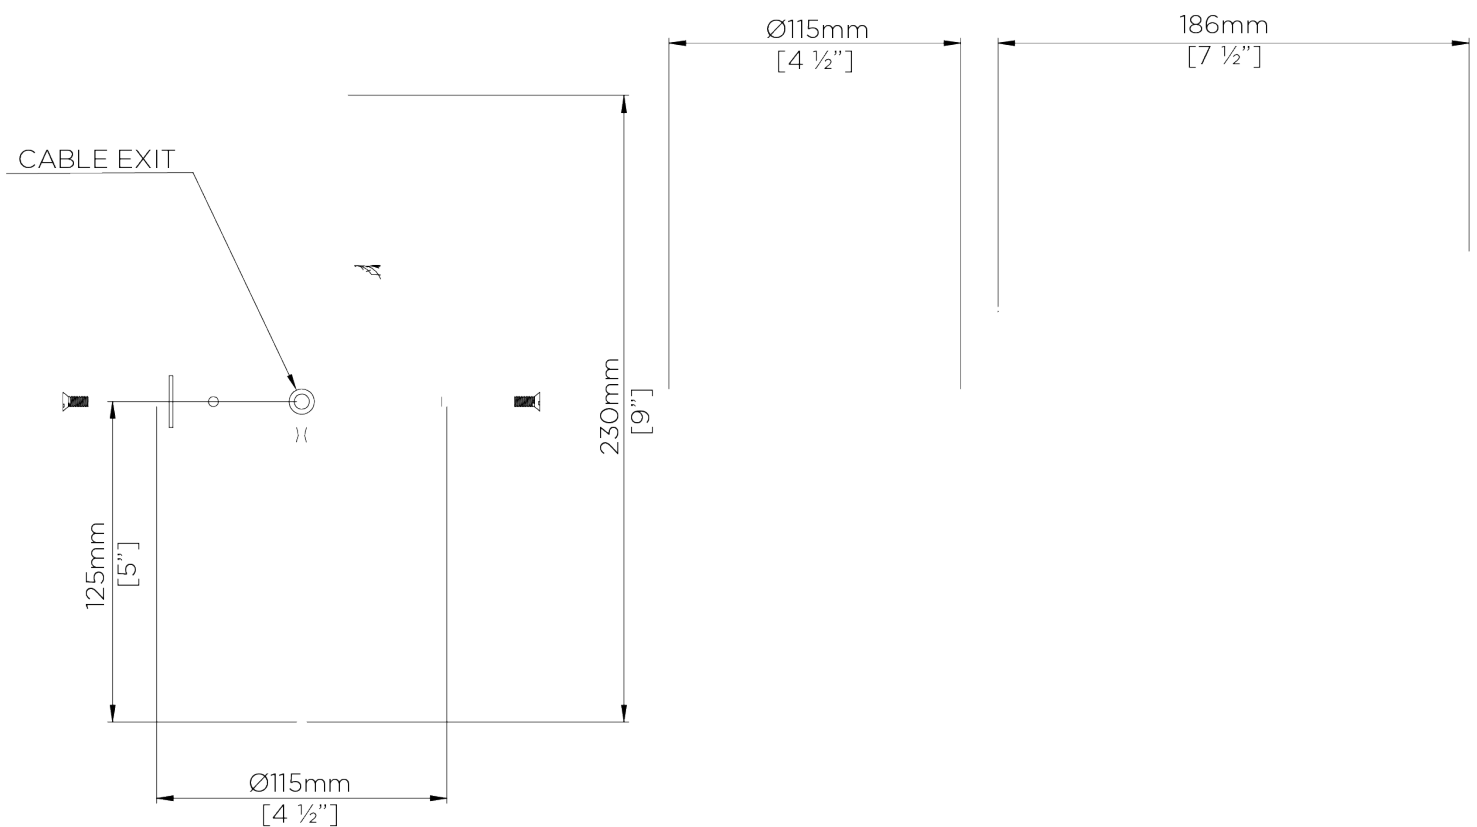

## Edith Wall Light

TWL118 | Black

Black shown with 5.5" Fez in Natural Linen

HEIGHT  
230mm | 9 1/4"

CONSTRUCTED FROM  
Brass with decorative finish

RECOMMENDED SHADE  
5.5" Fez

HEIGHT WITH SHADE  
330mm | 13"

WEIGHT  
0.7 kg | 1.54 lbs

MAX WATTAGE  
25W

WIDTH  
90mm | 3 3/4"

PROJECTION  
200mm | 8"

LAMP  
1 x Torpedo Type B10 Candelabra  
Base

WIDTH WITH SHADE  
140mm | 5 3/4"

VOLTAGE  
120V

# Edith Wall Light

TWL118

HEIGHT  
230mm | 9 1/4"

HEIGHT WITH SHADE  
330mm | 13"

WIDTH  
90mm | 3 3/4"

WIDTH WITH SHADE  
140mm | 5 3/4"

© Porta Romana 2022

Dimensions and weights are provided as a guide. All Porta Romana Products are made by hand and variations can occur in some products. The products you are buying or marketing are exclusive designs belonging to Porta Romana. Please do not submit design sheets featuring our products to other manufacturing companies nor to other parties who might. Any manufacturer found to be reproducing Porta Romana products will be breaching copyright law and will be actively pursued