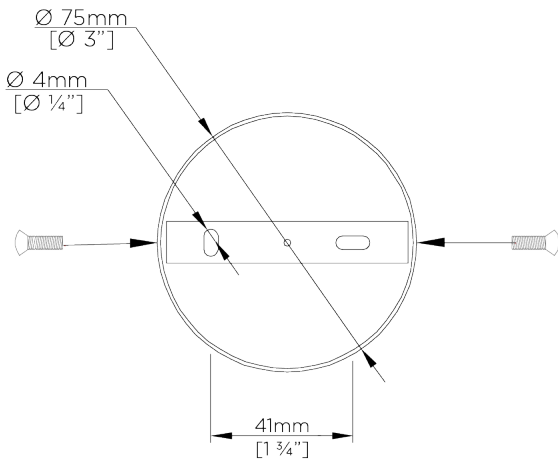

## Cross Braced Ceiling Light

MCL12 | Bronze

Bronze shown with Putty Silk and Frosted Perspex Diffuser

**WIDTH**  
540mm | 21 1/4"

**CONSTRUCTED FROM**  
Patinated brass and perspex

**RECOMMENDED SHADE**  
20" Short Cylinder

**MINIMUM DROP**  
557mm | 22"

**WEIGHT**  
2.2 kg | 4.84 lbs

**MAX WATTAGE**  
40W

**DROPS AVAILABLE**  
557mm / 797mm / 1147mm /  
Custom

**LAMP**  
3 x Torpedo Type B10 Candelabra  
Base

**VOLTAGE**  
120V

## MCL12

WIDTH  
540mm | 21 1/4"

MINIMUM DROP  
557mm | 22"

DROPS AVAILABLE  
557mm / 797mm / 1147mm / Custom

CEILING ROSE DETAIL

© Porta Romana 2022

Dimensions and weights are provided as a guide. All Porta Romana Products are made by hand and variations can occur in some products. The products you are buying or marketing are exclusive designs belonging to Porta Romana. Please do not submit design sheets featuring our products to other manufacturing companies nor to other parties who might. Any manufacturer found to be reproducing Porta Romana products will be breaching copyright law and will be actively pursued