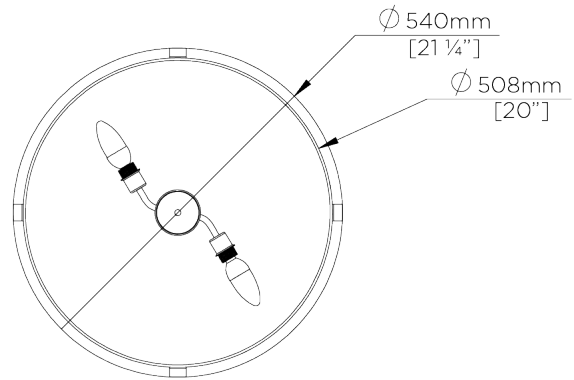

## Cross Braced Ceiling Light

MCL12 | Bronze

Bronze shown with Putty Silk and Frosted Perspex Diffuser

**WIDTH**  
540mm | 21 1/4"

**CONSTRUCTED FROM**  
Patinated brass and perspex

**RECOMMENDED SHADE**  
20" Short Cylinder

**MINIMUM DROP**  
557mm | 22"

**WEIGHT**  
2.2 kg | 4.84 lbs

**MAX WATTAGE**  
40W

**DROPS AVAILABLE**  
557mm / 797mm / 1147mm /  
Custom

**LAMP**  
3 x Torpedo Type B10 Candelabra  
Base

**VOLTAGE**  
120V

## MCL12

WIDTH  
540mm | 21 1/4"

MINIMUM DROP  
557mm | 22"

DROPS AVAILABLE  
557mm / 797mm / 1147mm / Custom

CEILING ROSE DETAIL

© Porta Romana 2022

Dimensions and weights are provided as a guide. All Porta Romana Products are made by hand and variations can occur in some products. The products you are buying or marketing are exclusive designs belonging to Porta Romana. Please do not submit design sheets featuring our products to other manufacturing companies nor to other parties who might. Any manufacturer found to be reproducing Porta Romana products will be breaching copyright law and will be actively pursued