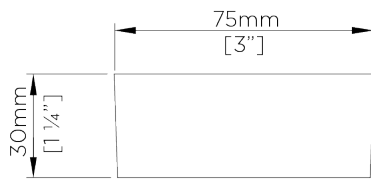

**MINIMUM DROP**  
557mm | 22"

**WEIGHT**  
2.2 kg | 4.84 lbs

**MAX WATTAGE**  
40W

**DROPS AVAILABLE**  
557mm / 797mm / 1147mm /  
Custom

**LAMP**  
3 x Torpedo Type B10 Candelabra  
Base

**VOLTAGE**  
120V

## MCL12

WIDTH  
540mm | 21 1/4"

MINIMUM DROP  
557mm | 22"

DROPS AVAILABLE  
557mm / 797mm / 1147mm / Custom

CEILING ROSE DETAIL

© Porta Romana 2022

Dimensions and weights are provided as a guide. All Porta Romana Products are made by hand and variations can occur in some products. The products you are buying or marketing are exclusive designs belonging to Porta Romana. Please do not submit design sheets featuring our products to other manufacturing companies nor to other parties who might. Any manufacturer found to be reproducing Porta Romana products will be breaching copyright law and will be actively pursued