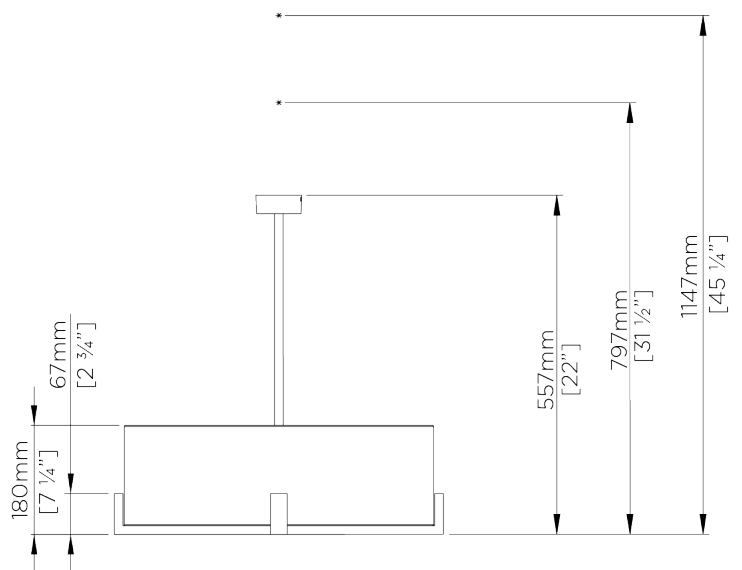

## Cross Braced Ceiling Light

MCL12 | Bronze

Bronze shown with Putty Silk and Frosted Perspex Diffuser

**WIDTH**  
540mm | 21 1/4"

**CONSTRUCTED FROM**  
Patinated brass and perspex

**RECOMMENDED SHADE**  
20" Short Cylinder

**MINIMUM DROP**  
557mm | 22"

**WEIGHT**  
2.2 kg | 4.84 lbs

**MAX WATTAGE**  
40W

**DROPS AVAILABLE**  
557mm / 797mm / 1147mm /  
Custom

**LAMP**  
3 x Torpedo Type B10 Candelabra  
Base

**VOLTAGE**  
120V

## MCL12

WIDTH  
540mm | 21 1/4"

MINIMUM DROP  
557mm | 22"

DROPS AVAILABLE  
557mm / 797mm / 1147mm / Custom

CEILING ROSE DETAIL

© Porta Romana 2022

Dimensions and weights are provided as a guide. All Porta Romana Products are made by hand and variations can occur in some products. The products you are buying or marketing are exclusive designs belonging to Porta Romana. Please do not submit design sheets featuring our products to other manufacturing companies nor to other parties who might. Any manufacturer found to be reproducing Porta Romana products will be breaching copyright law and will be actively pursued