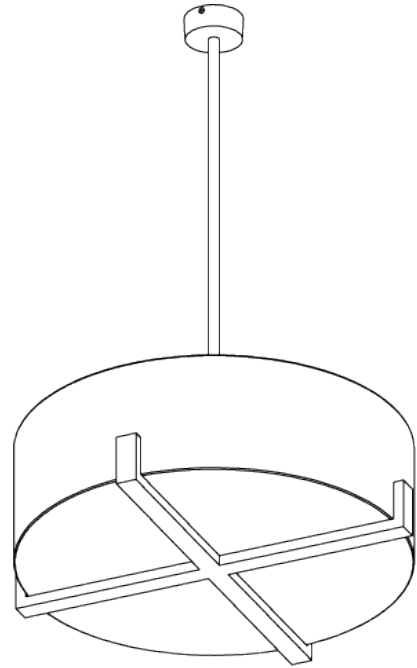

## Cross Braced Ceiling Light

MCL12 | Bronze

Bronze shown with Putty Silk and Frosted Perspex Diffuser

**WIDTH**  
540mm | 21 1/4"

**CONSTRUCTED FROM**  
Patinated brass and perspex

**RECOMMENDED SHADE**  
20" Short Cylinder

**MINIMUM DROP**  
557mm | 22"

**WEIGHT**  
2.2 kg | 4.84 lbs

**MAX WATTAGE**  
40W

**DROPS AVAILABLE**  
557mm / 797mm / 1147mm /  
Custom

**LAMP**  
3 x Torpedo Type B10 Candelabra  
Base

**VOLTAGE**  
120V

# Cross Braced Ceiling Light

## MCL12

WIDTH  
540mm | 21 1/4"

MINIMUM DROP  
557mm | 22"

DROPS AVAILABLE  
557mm / 797mm / 1147mm / Custom

CEILING ROSE DETAIL

© Porta Romana 2022

Dimensions and weights are provided as a guide. All Porta Romana Products are made by hand and variations can occur in some products. The products you are buying or marketing are exclusive designs belonging to Porta Romana. Please do not submit design sheets featuring our products to other manufacturing companies nor to other parties who might. Any manufacturer found to be reproducing Porta Romana products will be breaching copyright law and will be actively pursued