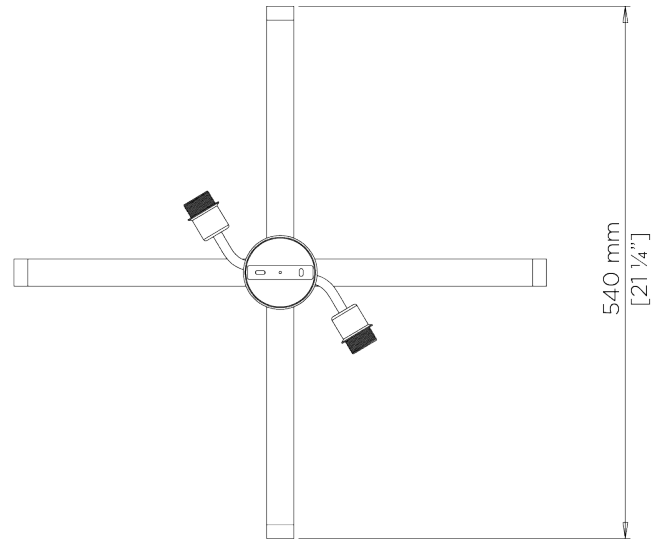

PORTA ROMANA

Cross Braced Bulkhead

MCL32 | Bronze

Bronze shown with 20" Short Cylinder in Putty and Frosted Perspex Diffuser

WIDTH
540mm | 21 1/4"

CONSTRUCTED FROM
Patinated brass and perspex

RECOMMENDED SHADE
20" Short Cylinder

MAXIMUM DROP
120mm | 4 3/4"

WEIGHT
2.2 kg | 4.84 lbs

MAX WATTAGE
25W

DROPS AVAILABLE
120mm

LAMP
3 x Torpedo Type B10 Candelabra
Base

VOLTAGE
120V

FINISHES
1 Bronze

Cross Braced Bulkhead

MCL32

WIDTH
540mm | 21 1/4"

MAXIMUM DROP
120mm | 4 3/4"

DROPS AVAILABLE
120mm

CANOPY MOUNT BRACKET

CEILING ROSE DETAIL

© Porta Romana 2022

Dimensions and weights are provided as a guide. All Porta Romana Products are made by hand and variations can occur in some products. The products you are buying or marketing are exclusive designs belonging to Porta Romana. Please do not submit design sheets featuring our products to other manufacturing companies nor to other parties who might. Any manufacturer found to be reproducing Porta Romana products will be breaching copyright law and will be actively pursued