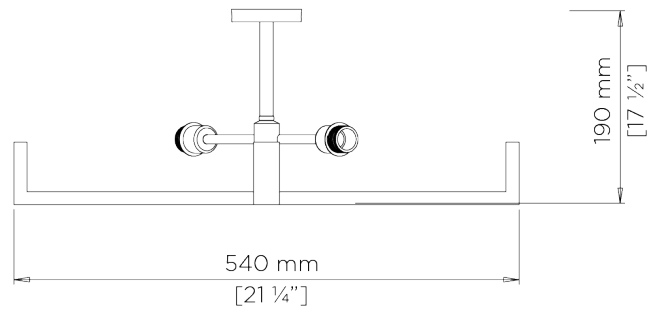

PORTA ROMANA

Cross Braced Bulkhead

MCL32 | Bronze

Bronze shown with 20" Short Cylinder in Putty and Frosted Perspex Diffuser

WIDTH
540mm | 21 1/4"

CONSTRUCTED FROM
Patinated brass and perspex

RECOMMENDED SHADE
20" Short Cylinder

MAXIMUM DROP
120mm | 4 3/4"

WEIGHT
2.2 kg | 4.84 lbs

MAX WATTAGE
25W

DROPS AVAILABLE
120mm

LAMP
3 x Torpedo Type B10 Candelabra
Base

VOLTAGE
120V

FINISHES
1 Bronze

Cross Braced Bulkhead

MCL32

WIDTH
540mm | 21 1/4"

MAXIMUM DROP
120mm | 4 3/4"

DROPS AVAILABLE
120mm

CANOPY MOUNT BRACKET

CEILING ROSE DETAIL

© Porta Romana 2022

Dimensions and weights are provided as a guide. All Porta Romana Products are made by hand and variations can occur in some products. The products you are buying or marketing are exclusive designs belonging to Porta Romana. Please do not submit design sheets featuring our products to other manufacturing companies nor to other parties who might. Any manufacturer found to be reproducing Porta Romana products will be breaching copyright law and will be actively pursued