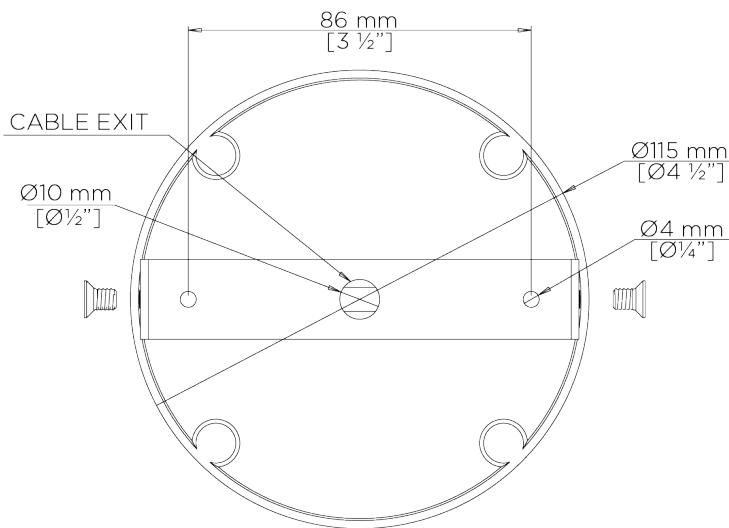

PORTA ROMANA

Cross Braced Bulkhead

MCL32 | Bronze

Bronze shown with 20" Short Cylinder in Putty and Frosted Perspex Diffuser

WIDTH
540mm | 21 1/4"

CONSTRUCTED FROM
Patinated brass and perspex

RECOMMENDED SHADE
20" Short Cylinder

MAXIMUM DROP
120mm | 4 3/4"

WEIGHT
2.2 kg | 4.84 lbs

MAX WATTAGE
25W

DROPS AVAILABLE
120mm

LAMP
3 x Torpedo Type B10 Candelabra
Base

VOLTAGE
120V

FINISHES
1 Bronze

Cross Braced Bulkhead

MCL32

WIDTH
540mm | 21 1/4"

MAXIMUM DROP
120mm | 4 3/4"

DROPS AVAILABLE
120mm

CANOPY MOUNT BRACKET

CEILING ROSE DETAIL

© Porta Romana 2022

Dimensions and weights are provided as a guide. All Porta Romana Products are made by hand and variations can occur in some products. The products you are buying or marketing are exclusive designs belonging to Porta Romana. Please do not submit design sheets featuring our products to other manufacturing companies nor to other parties who might. Any manufacturer found to be reproducing Porta Romana products will be breaching copyright law and will be actively pursued