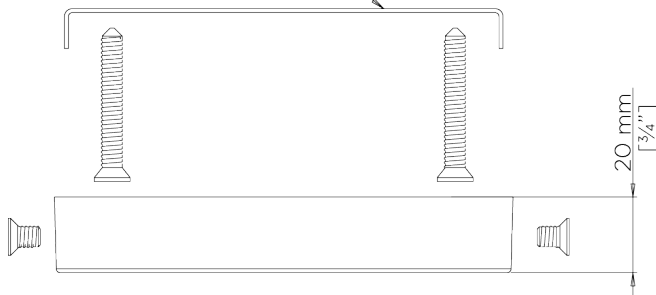

PORTA ROMANA

Cross Braced Bulkhead

MCL32 | Bronze

Bronze shown with 20" Short Cylinder in Putty and Frosted Perspex Diffuser

WIDTH
540mm | 21 1/4"

CONSTRUCTED FROM
Patinated brass and perspex

RECOMMENDED SHADE
20" Short Cylinder

MAXIMUM DROP
120mm | 4 3/4"

WEIGHT
2.2 kg | 4.84 lbs

MAX WATTAGE
25W

DROPS AVAILABLE
120mm

LAMP
3 x Torpedo Type B10 Candelabra
Base

VOLTAGE
120V

FINISHES
1 Bronze

Cross Braced Bulkhead

MCL32

WIDTH
540mm | 21 1/4"

MAXIMUM DROP
120mm | 4 3/4"

DROPS AVAILABLE
120mm

CANOPY MOUNT BRACKET

CEILING ROSE DETAIL

© Porta Romana 2022

Dimensions and weights are provided as a guide. All Porta Romana Products are made by hand and variations can occur in some products. The products you are buying or marketing are exclusive designs belonging to Porta Romana. Please do not submit design sheets featuring our products to other manufacturing companies nor to other parties who might. Any manufacturer found to be reproducing Porta Romana products will be breaching copyright law and will be actively pursued