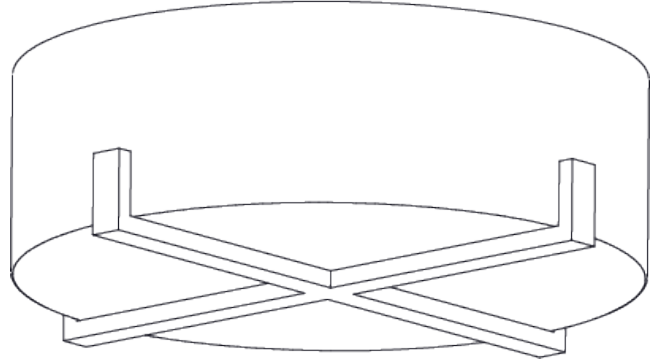

PORTA ROMANA

Cross Braced Bulkhead

MCL32 | Bronze

Bronze shown with 20" Short Cylinder in Putty and Frosted Perspex Diffuser

WIDTH
540mm | 21 1/4"

CONSTRUCTED FROM
Patinated brass and perspex

RECOMMENDED SHADE
20" Short Cylinder

MAXIMUM DROP
120mm | 4 3/4"

WEIGHT
2.2 kg | 4.84 lbs

MAX WATTAGE
25W

DROPS AVAILABLE
120mm

LAMP
3 x Torpedo Type B10 Candelabra
Base

VOLTAGE
120V

FINISHES
1 Bronze

Cross Braced Bulkhead

MCL32

WIDTH
540mm | 21 1/4"

MAXIMUM DROP
120mm | 4 3/4"

DROPS AVAILABLE
120mm

CANOPY MOUNT BRACKET

CEILING ROSE DETAIL

© Porta Romana 2022

Dimensions and weights are provided as a guide. All Porta Romana Products are made by hand and variations can occur in some products. The products you are buying or marketing are exclusive designs belonging to Porta Romana. Please do not submit design sheets featuring our products to other manufacturing companies nor to other parties who might. Any manufacturer found to be reproducing Porta Romana products will be breaching copyright law and will be actively pursued