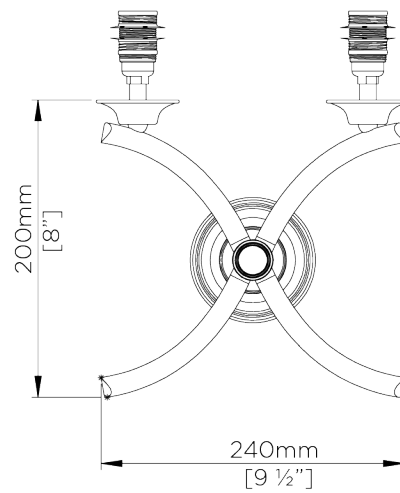

## Cross Arm Wall Light

TWL04 | Italian Rust

Italian Rust and Gold shown with 4" Cylinder in Natural Linen

HEIGHT  
200mm | 8"

CONSTRUCTED FROM  
Steel with decorative finish

RECOMMENDED SHADE  
5.5" Fez

HEIGHT WITH SHADE  
301mm | 12"

WEIGHT  
0.8 kg | 1.76 lbs

MAX WATTAGE  
25W

WIDTH  
240mm | 9 1/2"

PROJECTION  
148mm | 6"

LAMP  
2 x Torpedo Type B10 Candelabra  
Base

WIDTH WITH SHADE  
330mm | 13"

VOLTAGE  
120V

# Cross Arm Wall Light

TWL04

HEIGHT  
200mm | 8"

HEIGHT WITH SHADE  
301mm | 12"

WIDTH  
240mm | 9 1/2"

WIDTH WITH SHADE  
330mm | 13"

© Porta Romana 2022

Dimensions and weights are provided as a guide. All Porta Romana Products are made by hand and variations can occur in some products. The products you are buying or marketing are exclusive designs belonging to Porta Romana. Please do not submit design sheets featuring our products to other manufacturing companies nor to other parties who might. Any manufacturer found to be reproducing Porta Romana products will be breaching copyright law and will be actively pursued