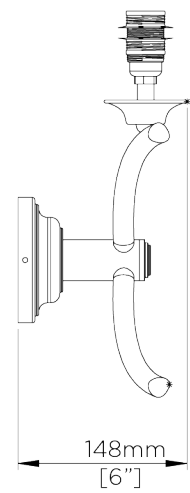

## Cross Arm Wall Light

TWL04 | Italian Rust

Italian Rust and Gold shown with 4" Cylinder in Natural Linen

HEIGHT  
200mm | 8"

CONSTRUCTED FROM  
Steel with decorative finish

RECOMMENDED SHADE  
5.5" Fez

HEIGHT WITH SHADE  
301mm | 12"

WEIGHT  
0.8 kg | 1.76 lbs

MAX WATTAGE  
25W

WIDTH  
240mm | 9 1/2"

PROJECTION  
148mm | 6"

LAMP  
2 x Torpedo Type B10 Candelabra  
Base

WIDTH WITH SHADE  
330mm | 13"

VOLTAGE  
120V

# Cross Arm Wall Light

TWL04

HEIGHT  
200mm | 8"

HEIGHT WITH SHADE  
301mm | 12"

WIDTH  
240mm | 9 1/2"

WIDTH WITH SHADE  
330mm | 13"

© Porta Romana 2022

Dimensions and weights are provided as a guide. All Porta Romana Products are made by hand and variations can occur in some products. The products you are buying or marketing are exclusive designs belonging to Porta Romana. Please do not submit design sheets featuring our products to other manufacturing companies nor to other parties who might. Any manufacturer found to be reproducing Porta Romana products will be breaching copyright law and will be actively pursued