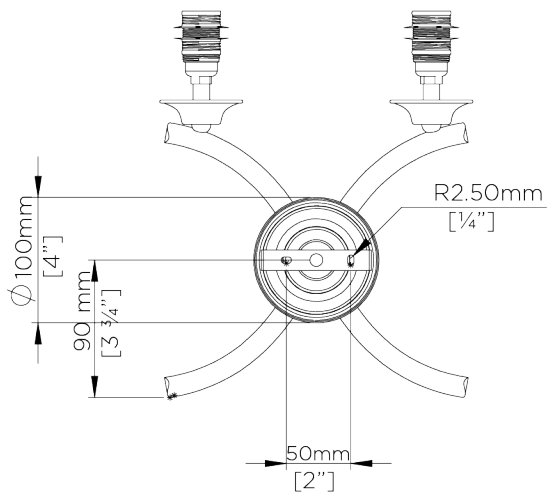

## Cross Arm Wall Light

TWL04 | Italian Rust

Italian Rust and Gold shown with 4" Cylinder in Natural Linen

HEIGHT  
200mm | 8"

CONSTRUCTED FROM  
Steel with decorative finish

RECOMMENDED SHADE  
5.5" Fez

HEIGHT WITH SHADE  
301mm | 12"

WEIGHT  
0.8 kg | 1.76 lbs

MAX WATTAGE  
25W

WIDTH  
240mm | 9 1/2"

PROJECTION  
148mm | 6"

LAMP  
2 x Torpedo Type B10 Candelabra  
Base

WIDTH WITH SHADE  
330mm | 13"

VOLTAGE  
120V

# Cross Arm Wall Light

TWL04

HEIGHT  
200mm | 8"

HEIGHT WITH SHADE  
301mm | 12"

WIDTH  
240mm | 9 1/2"

WIDTH WITH SHADE  
330mm | 13"

© Porta Romana 2022

Dimensions and weights are provided as a guide. All Porta Romana Products are made by hand and variations can occur in some products. The products you are buying or marketing are exclusive designs belonging to Porta Romana. Please do not submit design sheets featuring our products to other manufacturing companies nor to other parties who might. Any manufacturer found to be reproducing Porta Romana products will be breaching copyright law and will be actively pursued