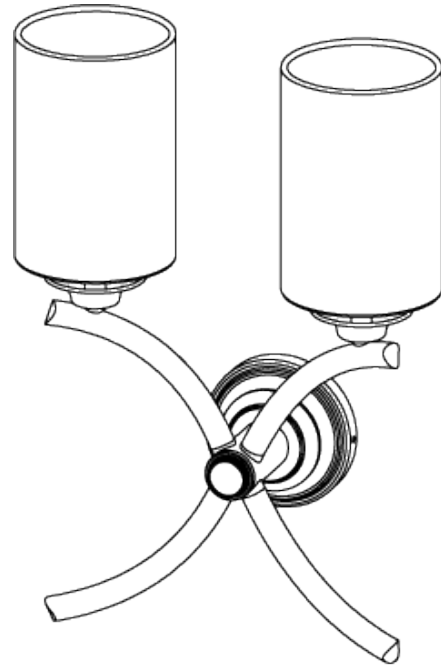

## Cross Arm Wall Light

TWL04 | Italian Rust

Italian Rust and Gold shown with 4" Cylinder in Natural Linen

HEIGHT  
200mm | 8"

CONSTRUCTED FROM  
Steel with decorative finish

RECOMMENDED SHADE  
5.5" Fez

HEIGHT WITH SHADE  
301mm | 12"

WEIGHT  
0.8 kg | 1.76 lbs

MAX WATTAGE  
25W

WIDTH  
240mm | 9 1/2"

PROJECTION  
148mm | 6"

LAMP  
2 x Torpedo Type B10 Candelabra  
Base

WIDTH WITH SHADE  
330mm | 13"

VOLTAGE  
120V

# Cross Arm Wall Light

TWL04

HEIGHT  
200mm | 8"

HEIGHT WITH SHADE  
301mm | 12"

WIDTH  
240mm | 9 1/2"

WIDTH WITH SHADE  
330mm | 13"

© Porta Romana 2022

Dimensions and weights are provided as a guide. All Porta Romana Products are made by hand and variations can occur in some products. The products you are buying or marketing are exclusive designs belonging to Porta Romana. Please do not submit design sheets featuring our products to other manufacturing companies nor to other parties who might. Any manufacturer found to be reproducing Porta Romana products will be breaching copyright law and will be actively pursued