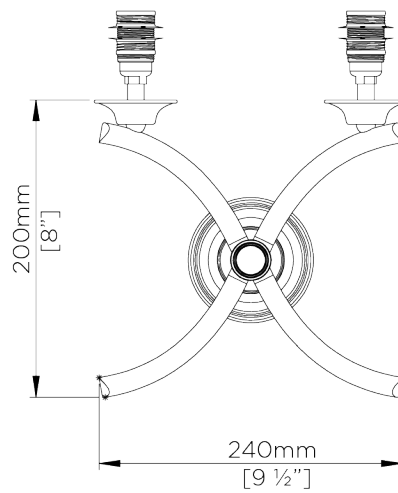

PORTA ROMANA

Cross Arm Wall Light

TWL04 | Ebony

Ebony and Gold shown with 4" Cylinder in Natural Linen

HEIGHT
200mm | 8"

CONSTRUCTED FROM
Steel with decorative finish

RECOMMENDED SHADE
5.5" Fez

HEIGHT WITH SHADE
301mm | 12"

WEIGHT
0.8 kg | 1.76 lbs

MAX WATTAGE
25W

WIDTH
240mm | 9 1/2"

PROJECTION
148mm | 6"

LAMP
2 x Torpedo Type B10 Candelabra
Base

WIDTH WITH SHADE
330mm | 13"

VOLTAGE
120V

FINISHES

- 1 Ebony
- 2 Italian Rust

Cross Arm Wall Light

TWL04

HEIGHT
200mm | 8"

HEIGHT WITH SHADE
301mm | 12"

WIDTH
240mm | 9 1/2"

WIDTH WITH SHADE
330mm | 13"

© Porta Romana 2022