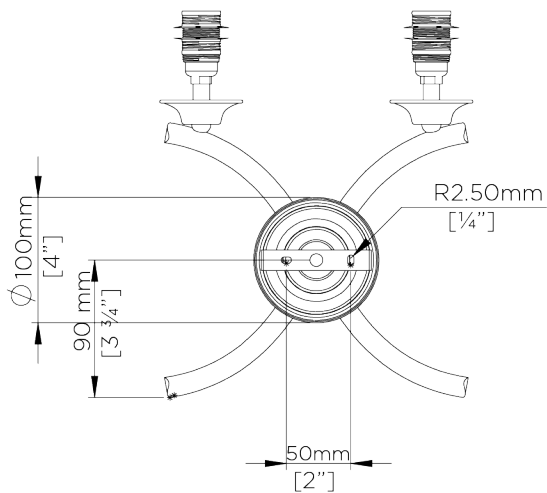

PORTA ROMANA

Cross Arm Wall Light

TWL04 | Ebony

Ebony and Gold shown with 4" Cylinder in Natural Linen

HEIGHT
200mm | 8"

CONSTRUCTED FROM
Steel with decorative finish

RECOMMENDED SHADE
5.5" Fez

HEIGHT WITH SHADE
301mm | 12"

WEIGHT
0.8 kg | 1.76 lbs

MAX WATTAGE
25W

WIDTH
240mm | 9 1/2"

PROJECTION
148mm | 6"

LAMP
2 x Torpedo Type B10 Candelabra
Base

WIDTH WITH SHADE
330mm | 13"

VOLTAGE
120V

FINISHES

- 1 Ebony
- 2 Italian Rust

Cross Arm Wall Light

TWL04

HEIGHT
200mm | 8"

HEIGHT WITH SHADE
301mm | 12"

WIDTH
240mm | 9 1/2"

WIDTH WITH SHADE
330mm | 13"

© Porta Romana 2022