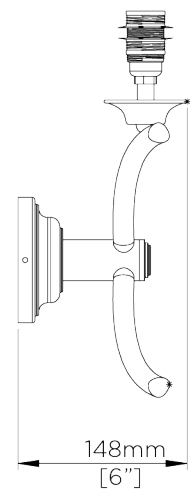

PORTA ROMANA

Cross Arm Wall Light

TWL04 | Ebony

Ebony and Gold shown with 4" Cylinder in Natural Linen

HEIGHT
200mm | 8"

CONSTRUCTED FROM
Steel with decorative finish

RECOMMENDED SHADE
5.5" Fez

HEIGHT WITH SHADE
301mm | 12"

WEIGHT
0.8 kg | 1.76 lbs

MAX WATTAGE
25W

WIDTH
240mm | 9 1/2"

PROJECTION
148mm | 6"

LAMP
2 x Torpedo Type B10 Candelabra
Base

WIDTH WITH SHADE
330mm | 13"

VOLTAGE
120V

FINISHES

- 1 Ebony
- 2 Italian Rust

Cross Arm Wall Light

TWL04

HEIGHT
200mm | 8"

HEIGHT WITH SHADE
301mm | 12"

WIDTH
240mm | 9 1/2"

WIDTH WITH SHADE
330mm | 13"

© Porta Romana 2022