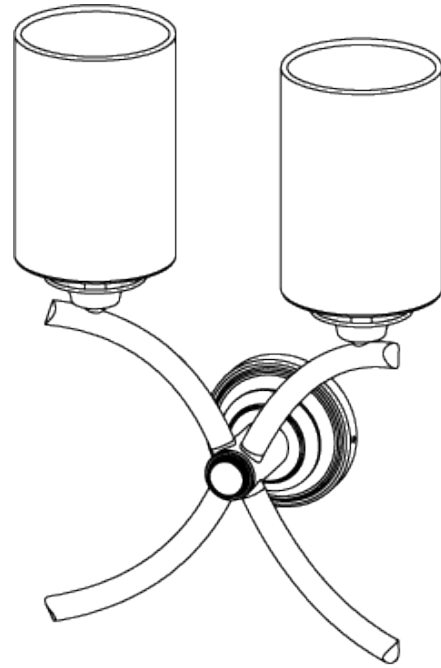

PORTA ROMANA

Cross Arm Wall Light

TWL04 | Ebony

Ebony and Gold shown with 4" Cylinder in Natural Linen

HEIGHT
200mm | 8"

CONSTRUCTED FROM
Steel with decorative finish

RECOMMENDED SHADE
5.5" Fez

HEIGHT WITH SHADE
301mm | 12"

WEIGHT
0.8 kg | 1.76 lbs

MAX WATTAGE
25W

WIDTH
240mm | 9 1/2"

PROJECTION
148mm | 6"

LAMP
2 x Torpedo Type B10 Candelabra
Base

WIDTH WITH SHADE
330mm | 13"

VOLTAGE
120V

FINISHES

- 1 Ebony
- 2 Italian Rust

Cross Arm Wall Light

TWL04

HEIGHT
200mm | 8"

HEIGHT WITH SHADE
301mm | 12"

WIDTH
240mm | 9 1/2"

WIDTH WITH SHADE
330mm | 13"

© Porta Romana 2022