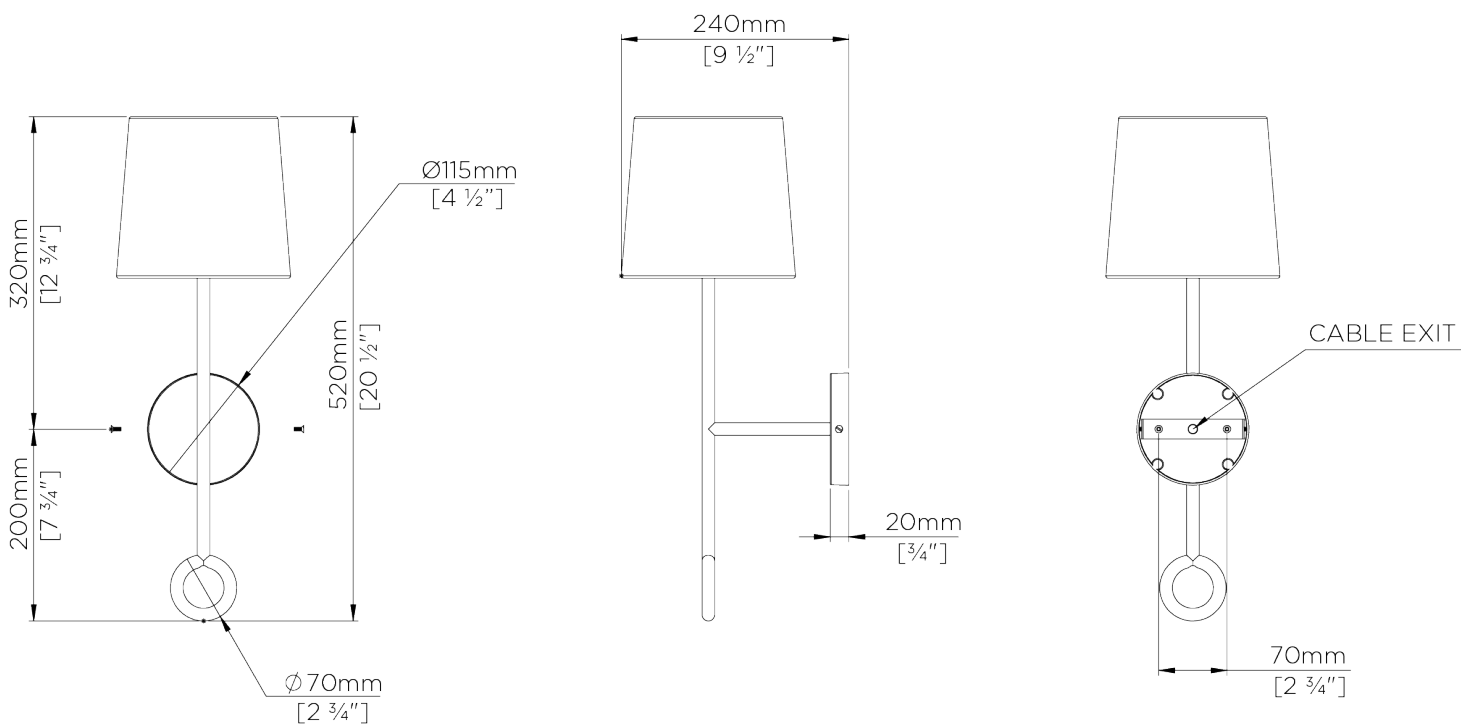

PORTA ROMANA

Crawford Wall Light

TWL124 | Plaster White

Plaster White shown with 7" Bongo in Wicker

HEIGHT
390mm | 15 1/2"

CONSTRUCTED FROM
Forged steel with decorative finish

RECOMMENDED SHADE
7" Bongo

HEIGHT WITH SHADE
520mm | 20 1/2"

WEIGHT
0.8 kg | 1.76 lbs

MAX WATTAGE
40W

WIDTH
80mm | 3 1/4"

PROJECTION
240mm | 9 1/2"

LAMP
1 x Torpedo Type B10 Candelabra
Base

WIDTH WITH SHADE
178mm | 7 1/4"

VOLTAGE
120V

FINISHES
1 Plaster White

Crawford Wall Light

TWL124

HEIGHT

390mm | 15 1/2"

HEIGHT WITH SHADE

520mm | 20 1/2"

WIDTH

80mm | 3 1/4"

WIDTH WITH SHADE

178mm | 7 1/4"

© Porta Romana 2022

Dimensions and weights are provided as a guide. All Porta Romana Products are made by hand and variations can occur in some products. The products you are buying or marketing are exclusive designs belonging to Porta Romana. Please do not submit design sheets featuring our products to other manufacturing companies nor to other parties who might. Any manufacturer found to be reproducing Porta Romana products will be breaching copyright law and will be actively pursued