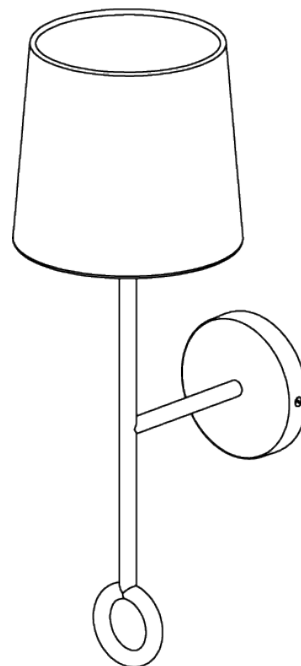

PORTA ROMANA

Crawford Wall Light

TWL124 | Plaster White

Plaster White shown with 7" Bongo in Wicker

HEIGHT
390mm | 15 1/2"

CONSTRUCTED FROM
Forged steel with decorative finish

RECOMMENDED SHADE
7" Bongo

HEIGHT WITH SHADE
520mm | 20 1/2"

WEIGHT
0.8 kg | 1.76 lbs

MAX WATTAGE
40W

WIDTH
80mm | 3 1/4"

PROJECTION
240mm | 9 1/2"

LAMP
1 x Torpedo Type B10 Candelabra
Base

WIDTH WITH SHADE
178mm | 7 1/4"

VOLTAGE
120V

FINISHES
1 Plaster White

Crawford Wall Light

TWL124

HEIGHT

390mm | 15 1/2"

HEIGHT WITH SHADE

520mm | 20 1/2"

WIDTH

80mm | 3 1/4"

WIDTH WITH SHADE

178mm | 7 1/4"

© Porta Romana 2022

Dimensions and weights are provided as a guide. All Porta Romana Products are made by hand and variations can occur in some products. The products you are buying or marketing are exclusive designs belonging to Porta Romana. Please do not submit design sheets featuring our products to other manufacturing companies nor to other parties who might. Any manufacturer found to be reproducing Porta Romana products will be breaching copyright law and will be actively pursued