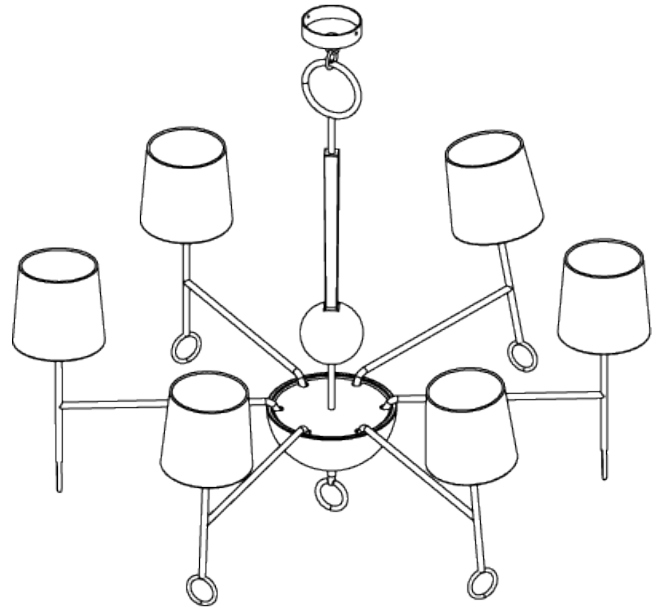

MINIMUM DROP
900mm | 35 1/2"

WEIGHT
12 kg | 26.4 lbs

MAX WATTAGE
40W

MAXIMUM DROP
2415mm | 95 1/4"

LAMP
6 x Type G16 1/2 Medium Base

DROPS AVAILABLE
2115mm / 2415mm / Custom

VOLTAGE
120V

FINISHES
1 Plaster White

Crawford Chandelier Small

MCL67S

WIDTH
1270mm | 50"

MINIMUM DROP
900mm | 35 1/2"

MAXIMUM DROP
2415mm | 95 1/4"

DROPS AVAILABLE
2115mm / 2415mm / Custom

CEILING ROSE DETAIL

© Porta Romana 2022