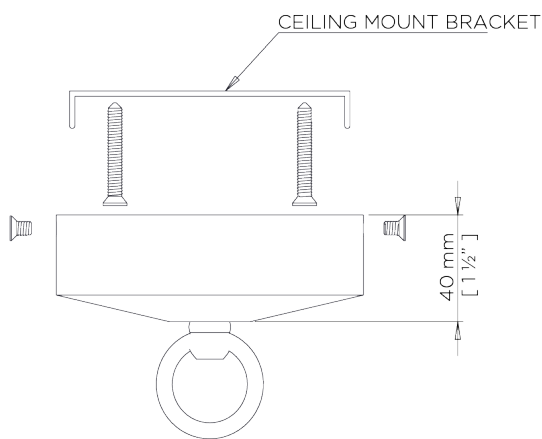

MINIMUM DROP
900mm | 35 1/2"

WEIGHT
12 kg | 26.4 lbs

MAX WATTAGE
40W

MAXIMUM DROP
2415mm | 95 1/4"

LAMP
6 x Type G16 1/2 Medium Base

DROPS AVAILABLE
2115mm / 2415mm / Custom

VOLTAGE
120V

FINISHES
1 Plaster White

Crawford Chandelier Small

MCL67S

WIDTH
1270mm | 50"

MINIMUM DROP
900mm | 35 1/2"

MAXIMUM DROP
2415mm | 95 1/4"

DROPS AVAILABLE
2115mm / 2415mm / Custom

CEILING ROSE DETAIL

© Porta Romana 2022