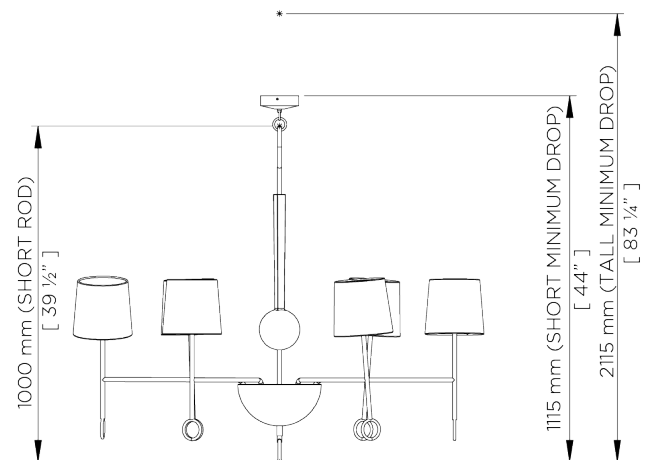

PORTA ROMANA

Crawford Chandelier Small

MCL67S | Plaster White

Plaster White shown with 7" Bongo in Wicker

WIDTH
1270mm | 50"

CONSTRUCTED FROM
Cast composite and metal with decorative finish

RECOMMENDED SHADE
7" Bongo

MINIMUM DROP
900mm | 35 1/2"

WEIGHT
12 kg | 26.4 lbs

MAX WATTAGE
40W

MAXIMUM DROP
2415mm | 95 1/4"

LAMP
6 x Type G16 1/2 Medium Base

DROPS AVAILABLE
2115mm / 2415mm / Custom

VOLTAGE
120V

FINISHES
1 Plaster White

Crawford Chandelier Small

MCL67S

WIDTH
1270mm | 50"

MINIMUM DROP
900mm | 35 1/2"

MAXIMUM DROP
2415mm | 95 1/4"

DROPS AVAILABLE
2115mm / 2415mm / Custom

CEILING ROSE DETAIL

© Porta Romana 2022