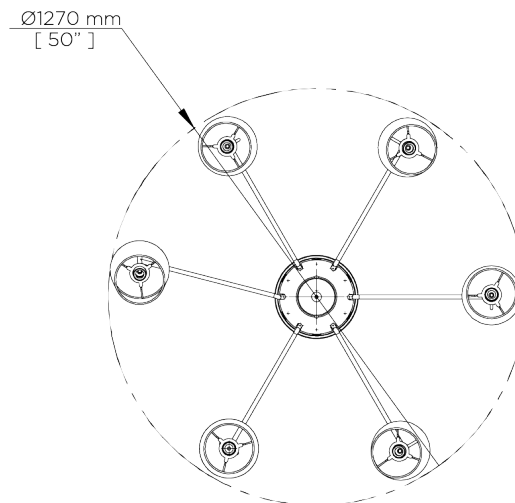

PORTA ROMANA

Crawford Chandelier Small

MCL67S | Plaster White

Plaster White shown with 7" Bongo in Wicker

WIDTH
1270mm | 50"

CONSTRUCTED FROM
Cast composite and metal with decorative finish

RECOMMENDED SHADE
7" Bongo

MINIMUM DROP
900mm | 35 1/2"

WEIGHT
12 kg | 26.4 lbs

MAX WATTAGE
40W

MAXIMUM DROP
2415mm | 95 1/4"

LAMP
6 x Type G16 1/2 Medium Base

DROPS AVAILABLE
2115mm / 2415mm / Custom

VOLTAGE
120V

FINISHES
1 Plaster White

Crawford Chandelier Small

MCL67S

WIDTH
1270mm | 50"

MINIMUM DROP
900mm | 35 1/2"

MAXIMUM DROP
2415mm | 95 1/4"

DROPS AVAILABLE
2115mm / 2415mm / Custom

CEILING ROSE DETAIL

© Porta Romana 2022