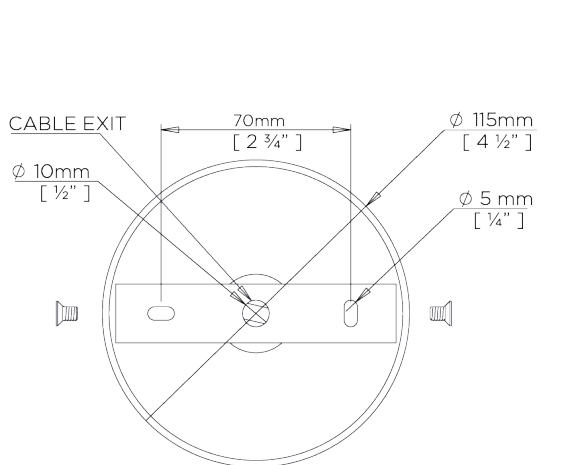

MINIMUM DROP
900mm | 35 1/2"

WEIGHT
12 kg | 26.4 lbs

MAX WATTAGE
40W

MAXIMUM DROP
2415mm | 95 1/4"

LAMP
6 x Type G16 1/2 Medium Base

DROPS AVAILABLE
2115mm / 2415mm / Custom

VOLTAGE
120V

FINISHES
1 Plaster White

Crawford Chandelier Small

MCL67S

WIDTH
1270mm | 50"

MINIMUM DROP
900mm | 35 1/2"

MAXIMUM DROP
2415mm | 95 1/4"

DROPS AVAILABLE
2115mm / 2415mm / Custom

CEILING ROSE DETAIL

© Porta Romana 2022