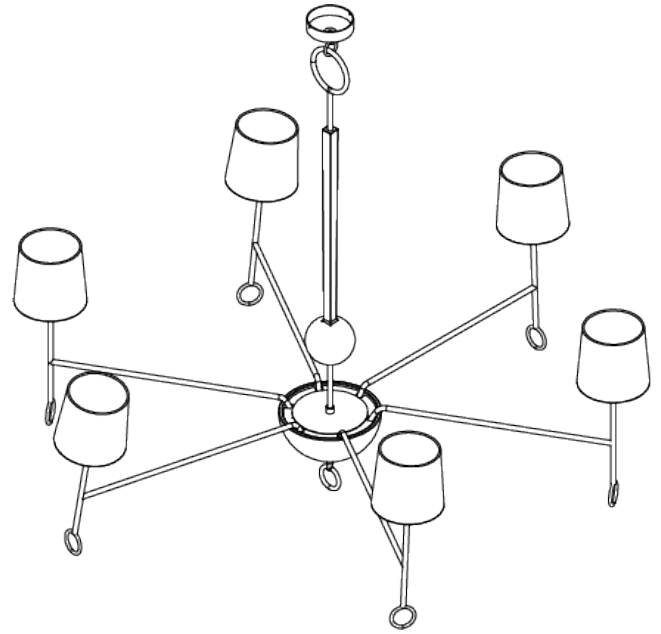

PORTA ROMANA

Crawford Chandelier

MCL67 | Indian Red

Indian Red shown with 7" Bongo in Wicker

WIDTH
1640mm | 64 1/2"

MINIMUM DROP
900mm | 35 1/2"

MAXIMUM DROP
2415mm | 95 1/4"

DROPS AVAILABLE
2115mm / 2415mm / Custom

CONSTRUCTED FROM
Cast composite and metal with decorative finish

WEIGHT
12 kg | 26.4 lbs

RECOMMENDED SHADE
7" Bongo

MAX WATTAGE
40W

LAMP
6 x Type G16 1/2 Medium Base

VOLTAGE
120V

FINISHES
1 Indian Red
2 Plaster White
3 Pistachio

Crawford Chandelier

MCL67

WIDTH
1640mm | 64 1/2"

MINIMUM DROP
900mm | 35 1/2"

MAXIMUM DROP
2415mm | 95 1/4"

DROPS AVAILABLE
2115mm / 2415mm / Custom

CEILING ROSE DETAIL

© Porta Romana 2022