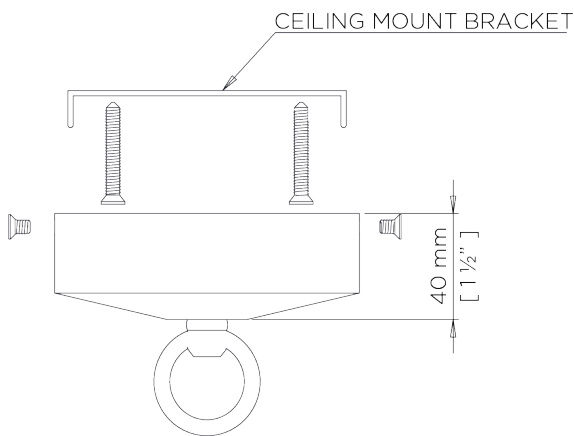

CONSTRUCTED FROM
Cast composite and metal with decorative finish

WEIGHT
12 kg | 26.4 lbs

RECOMMENDED SHADE
7" Bongo

MAX WATTAGE
40W

LAMP
6 x Type G16 1/2 Medium Base

VOLTAGE
120V

FINISHES
1 Indian Red
2 Plaster White
3 Pistachio

Crawford Chandelier

MCL67

WIDTH
1640mm | 64 1/2"

MINIMUM DROP
900mm | 35 1/2"

MAXIMUM DROP
2415mm | 95 1/4"

DROPS AVAILABLE
2115mm / 2415mm / Custom

CEILING ROSE DETAIL

© Porta Romana 2022