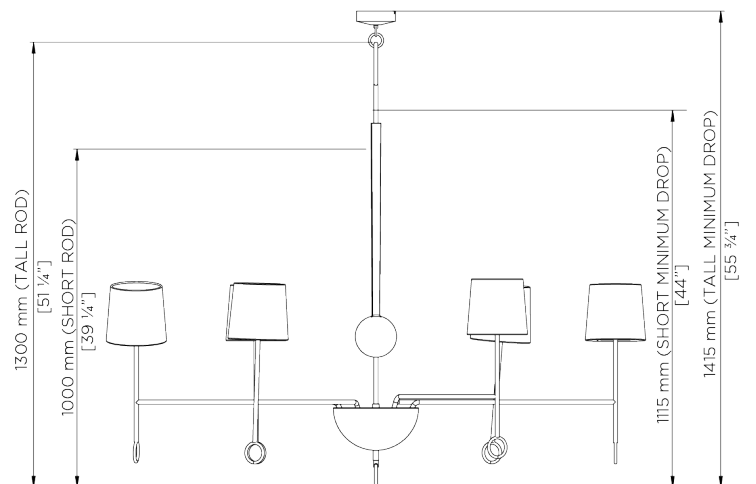

PORTA ROMANA

Crawford Chandelier

MCL67 | Indian Red

Indian Red shown with 7" Bongo in Wicker

WIDTH
1640mm | 64 1/2"

MINIMUM DROP
900mm | 35 1/2"

MAXIMUM DROP
2415mm | 95 1/4"

DROPS AVAILABLE
2115mm / 2415mm / Custom

CONSTRUCTED FROM
Cast composite and metal with decorative finish

WEIGHT
12 kg | 26.4 lbs

RECOMMENDED SHADE
7" Bongo

MAX WATTAGE
40W

LAMP
6 x Type G16 1/2 Medium Base

VOLTAGE
120V

FINISHES
1 Indian Red
2 Plaster White
3 Pistachio

Crawford Chandelier

MCL67

WIDTH
1640mm | 64 1/2"

MINIMUM DROP
900mm | 35 1/2"

MAXIMUM DROP
2415mm | 95 1/4"

DROPS AVAILABLE
2115mm / 2415mm / Custom

CEILING ROSE DETAIL

© Porta Romana 2022