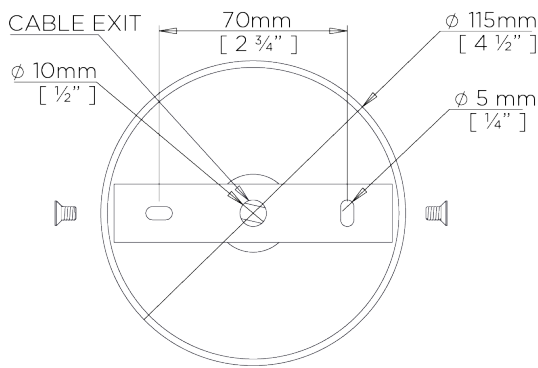

CONSTRUCTED FROM
Cast composite and metal with decorative finish

WEIGHT
12 kg | 26.4 lbs

RECOMMENDED SHADE
7" Bongo

MAX WATTAGE
40W

LAMP
6 x Type G16 1/2 Medium Base

VOLTAGE
120V

FINISHES
1 Indian Red
2 Plaster White
3 Pistachio

Crawford Chandelier

MCL67

WIDTH
1640mm | 64 1/2"

MINIMUM DROP
900mm | 35 1/2"

MAXIMUM DROP
2415mm | 95 1/4"

DROPS AVAILABLE
2115mm / 2415mm / Custom

CEILING ROSE DETAIL

© Porta Romana 2022