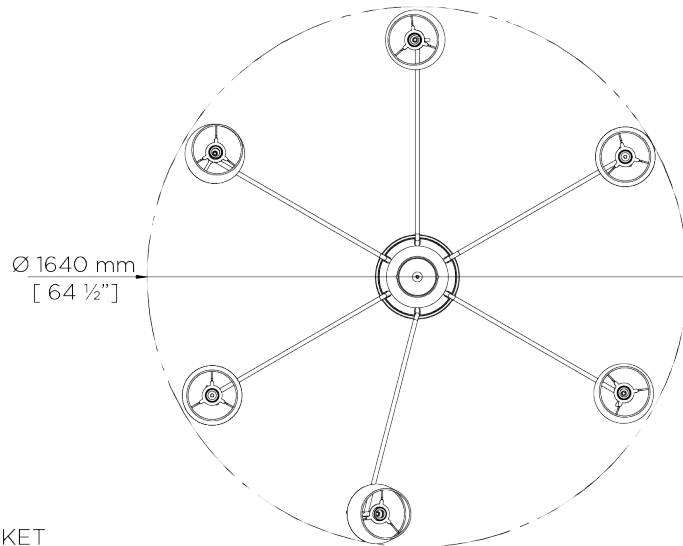

CONSTRUCTED FROM
Cast composite and metal with decorative finish

WEIGHT
12 kg | 26.4 lbs

RECOMMENDED SHADE
7" Bongo

MAX WATTAGE
40W

LAMP
6 x Type G16 1/2 Medium Base

VOLTAGE
120V

FINISHES
1 Indian Red
2 Plaster White
3 Pistachio

Crawford Chandelier

MCL67

WIDTH
1640mm | 64 1/2"

MINIMUM DROP
900mm | 35 1/2"

MAXIMUM DROP
2415mm | 95 1/4"

DROPS AVAILABLE
2115mm / 2415mm / Custom

CEILING ROSE DETAIL

© Porta Romana 2022