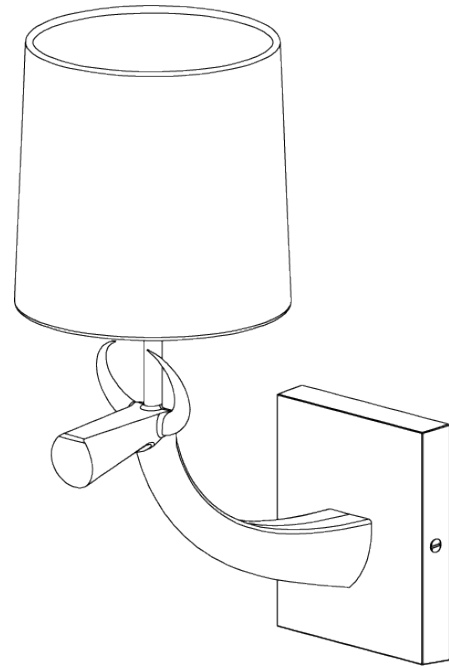

## Cow Wall Light

TWL78 | Gold

Gold with 6" Fez in Putty Silk

HEIGHT  
200mm | 8"

HEIGHT WITH SHADE  
340mm | 13 1/2"

WIDTH  
115mm | 4 3/4"

WIDTH WITH SHADE  
152mm | 6"

CONSTRUCTED FROM  
Brass steel and cast composite with decorative finish

WEIGHT  
0.8 kg | 1.76 lbs

PROJECTION  
240mm | 9 1/2"

RECOMMENDED SHADE  
6" Fez

MAX WATTAGE  
25W

LAMP  
1 x Torpedo Type B10 Candelabra Base

VOLTAGE  
120V

FINISHES  
1 Burnished Silver  
2 Bronzed  
3 Gold

# Cow Wall Light

TWL78

HEIGHT  
200mm | 8"

HEIGHT WITH SHADE  
340mm | 13 1/2"

WIDTH  
115mm | 4 3/4"

WIDTH WITH SHADE  
152mm | 6"

© Porta Romana 2022

Dimensions and weights are provided as a guide. All Porta Romana Products are made by hand and variations can occur in some products. The products you are buying or marketing are exclusive designs belonging to Porta Romana. Please do not submit design sheets featuring our products to other manufacturing companies nor to other parties who might. Any manufacturer found to be reproducing Porta Romana products will be breaching copyright law and will be actively pursued