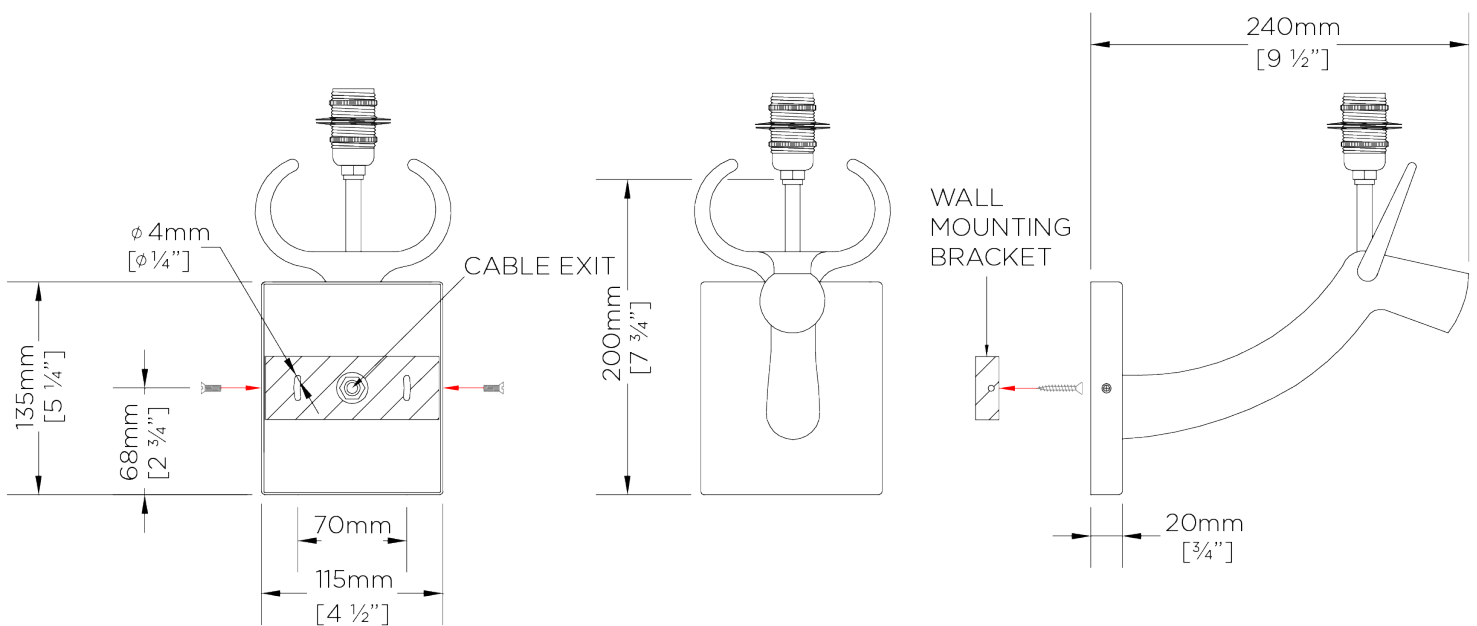

## Cow Wall Light

TWL78 | Gold

Gold with 6" Fez in Putty Silk

HEIGHT  
200mm | 8"

HEIGHT WITH SHADE  
340mm | 13 1/2"

WIDTH  
115mm | 4 3/4"

WIDTH WITH SHADE  
152mm | 6"

CONSTRUCTED FROM  
Brass steel and cast composite with decorative finish

WEIGHT  
0.8 kg | 1.76 lbs

PROJECTION  
240mm | 9 1/2"

RECOMMENDED SHADE  
6" Fez

MAX WATTAGE  
25W

LAMP  
1 x Torpedo Type B10 Candelabra Base

VOLTAGE  
120V

FINISHES  
1 Burnished Silver  
2 Bronzed  
3 Gold

# Cow Wall Light

TWL78

HEIGHT  
200mm | 8"

HEIGHT WITH SHADE  
340mm | 13 1/2"

WIDTH  
115mm | 4 3/4"

WIDTH WITH SHADE  
152mm | 6"

© Porta Romana 2022

Dimensions and weights are provided as a guide. All Porta Romana Products are made by hand and variations can occur in some products. The products you are buying or marketing are exclusive designs belonging to Porta Romana. Please do not submit design sheets featuring our products to other manufacturing companies nor to other parties who might. Any manufacturer found to be reproducing Porta Romana products will be breaching copyright law and will be actively pursued