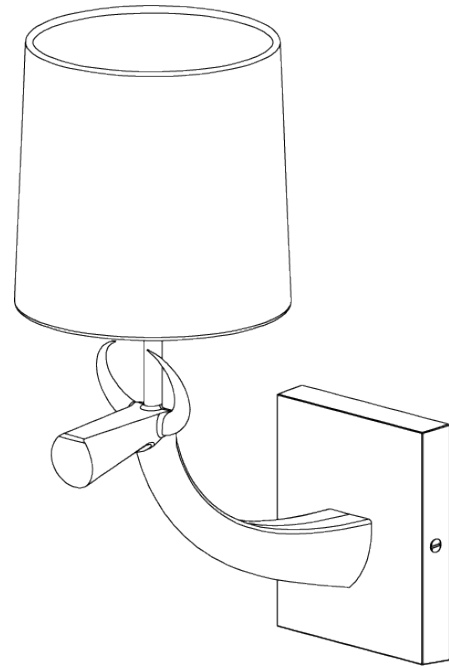

PORTA ROMANA

Cow Wall Light

TWL78 | Burnished Silver

Burnished Silver shown with 6" Fez in Putty Silk

HEIGHT
200mm | 8"

HEIGHT WITH SHADE
340mm | 13 1/2"

WIDTH
115mm | 4 3/4"

WIDTH WITH SHADE
152mm | 6"

CONSTRUCTED FROM
Brass steel and cast composite with
decorative finish

WEIGHT
0.8 kg | 1.76 lbs

PROJECTION
240mm | 9 1/2"

RECOMMENDED SHADE
6" Fez

MAX WATTAGE
25W

LAMP
1 x Torpedo Type B10 Candelabra
Base

VOLTAGE
120V

FINISHES
1 Burnished Silver
2 Bronzed
3 Gold

Cow Wall Light

TWL78

HEIGHT
200mm | 8"

HEIGHT WITH SHADE
340mm | 13 1/2"

WIDTH
115mm | 4 3/4"

WIDTH WITH SHADE
152mm | 6"

© Porta Romana 2022