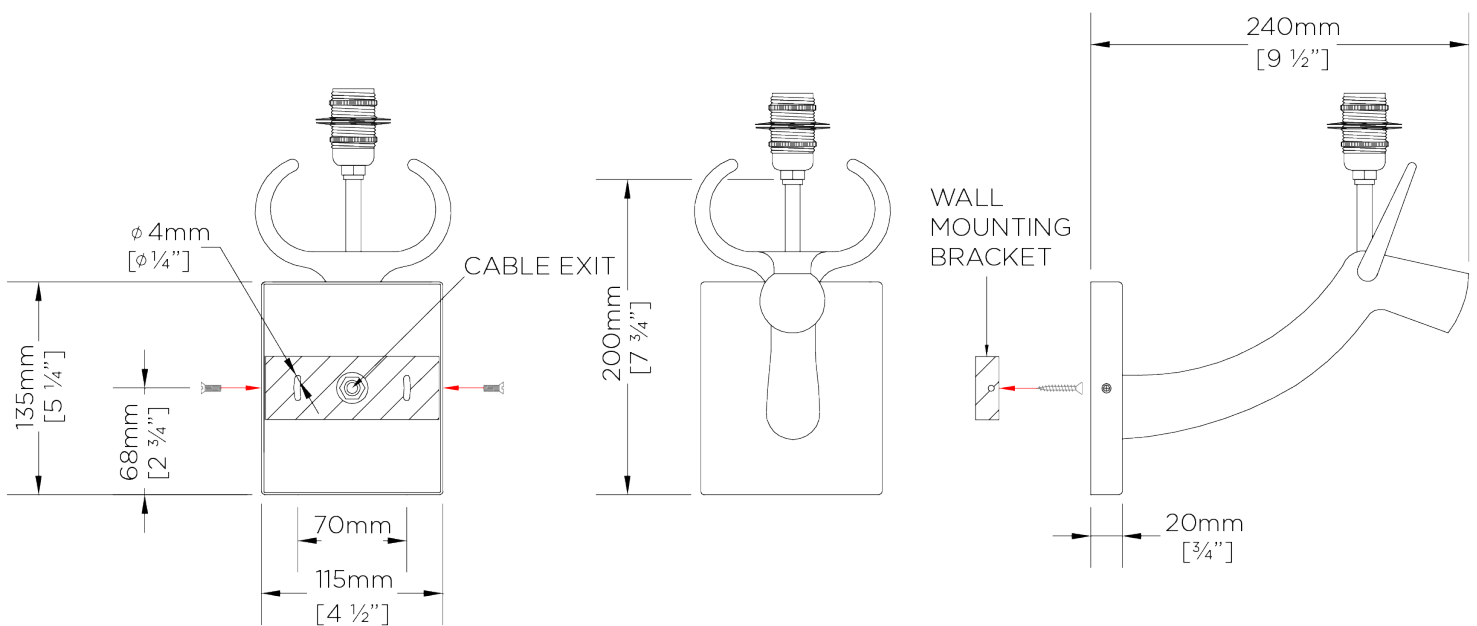

PORTA ROMANA

Cow Wall Light

TWL78 | Burnished Silver

Burnished Silver shown with 6" Fez in Putty Silk

HEIGHT
200mm | 8"

HEIGHT WITH SHADE
340mm | 13 1/2"

WIDTH
115mm | 4 3/4"

WIDTH WITH SHADE
152mm | 6"

CONSTRUCTED FROM
Brass steel and cast composite with
decorative finish

WEIGHT
0.8 kg | 1.76 lbs

PROJECTION
240mm | 9 1/2"

RECOMMENDED SHADE
6" Fez

MAX WATTAGE
25W

LAMP
1 x Torpedo Type B10 Candelabra
Base

VOLTAGE
120V

FINISHES
1 Burnished Silver
2 Bronzed
3 Gold

Cow Wall Light

TWL78

HEIGHT
200mm | 8"

HEIGHT WITH SHADE
340mm | 13 1/2"

WIDTH
115mm | 4 3/4"

WIDTH WITH SHADE
152mm | 6"

© Porta Romana 2022