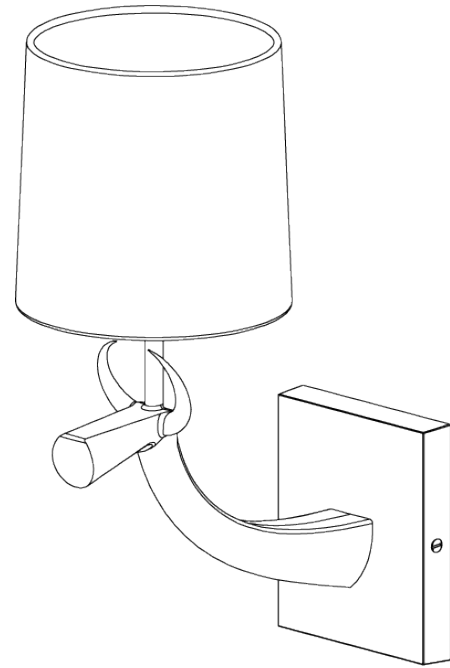

## Cow Wall Light

TWL78 | Bronzed

Bronze shown with 6" Fez in Putty Silk

HEIGHT  
200mm | 8"

HEIGHT WITH SHADE  
340mm | 13 1/2"

WIDTH  
115mm | 4 3/4"

WIDTH WITH SHADE  
152mm | 6"

CONSTRUCTED FROM  
Brass steel and cast composite with decorative finish

WEIGHT  
0.8 kg | 1.76 lbs

PROJECTION  
240mm | 9 1/2"

RECOMMENDED SHADE  
6" Fez

MAX WATTAGE  
25W

LAMP  
1 x Torpedo Type B10 Candelabra Base

VOLTAGE  
120V

FINISHES  
1 Burnished Silver  
2 Bronzed  
3 Gold

# Cow Wall Light

TWL78

HEIGHT  
200mm | 8"

HEIGHT WITH SHADE  
340mm | 13 1/2"

WIDTH  
115mm | 4 3/4"

WIDTH WITH SHADE  
152mm | 6"

© Porta Romana 2022

Dimensions and weights are provided as a guide. All Porta Romana Products are made by hand and variations can occur in some products. The products you are buying or marketing are exclusive designs belonging to Porta Romana. Please do not submit design sheets featuring our products to other manufacturing companies nor to other parties who might. Any manufacturer found to be reproducing Porta Romana products will be breaching copyright law and will be actively pursued