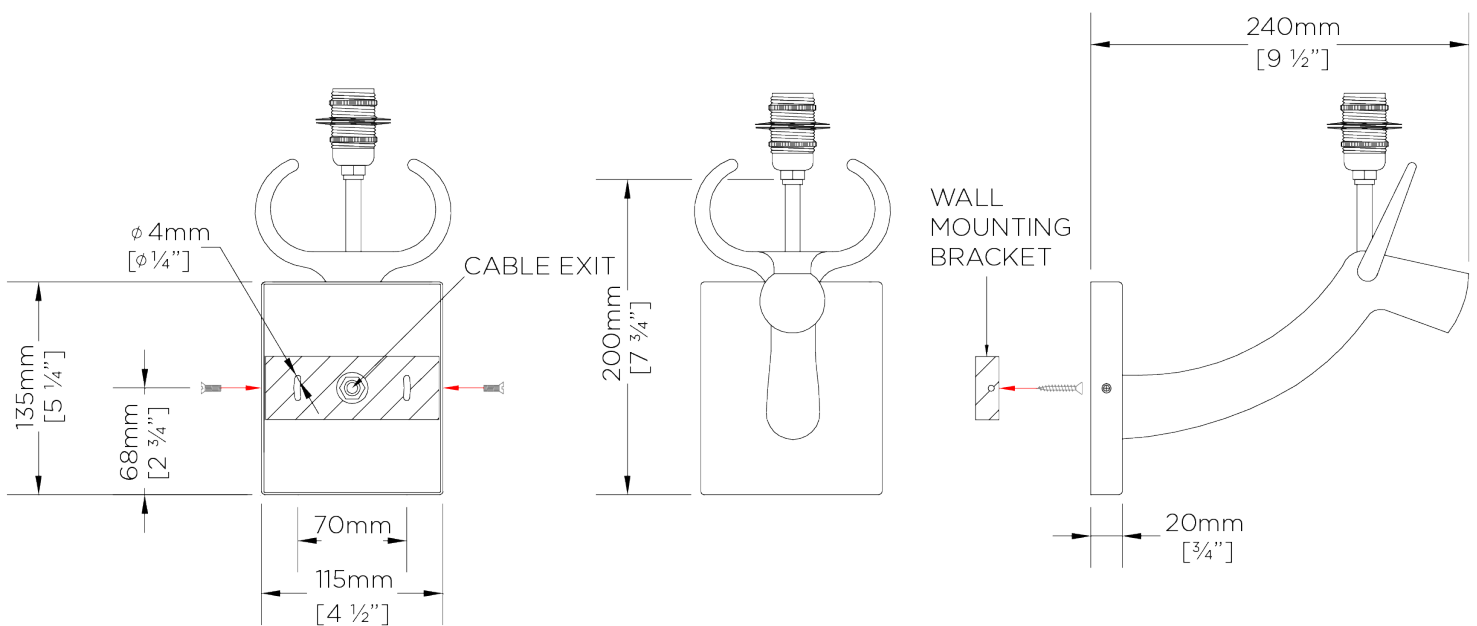

## Cow Wall Light

TWL78 | Bronzed

Bronze shown with 6" Fez in Putty Silk

HEIGHT  
200mm | 8"

HEIGHT WITH SHADE  
340mm | 13 1/2"

WIDTH  
115mm | 4 3/4"

WIDTH WITH SHADE  
152mm | 6"

CONSTRUCTED FROM  
Brass steel and cast composite with decorative finish

WEIGHT  
0.8 kg | 1.76 lbs

PROJECTION  
240mm | 9 1/2"

RECOMMENDED SHADE  
6" Fez

MAX WATTAGE  
25W

LAMP  
1 x Torpedo Type B10 Candelabra Base

VOLTAGE  
120V

FINISHES  
1 Burnished Silver  
2 Bronzed  
3 Gold

# Cow Wall Light

TWL78

HEIGHT  
200mm | 8"

HEIGHT WITH SHADE  
340mm | 13 1/2"

WIDTH  
115mm | 4 3/4"

WIDTH WITH SHADE  
152mm | 6"

© Porta Romana 2022

Dimensions and weights are provided as a guide. All Porta Romana Products are made by hand and variations can occur in some products. The products you are buying or marketing are exclusive designs belonging to Porta Romana. Please do not submit design sheets featuring our products to other manufacturing companies nor to other parties who might. Any manufacturer found to be reproducing Porta Romana products will be breaching copyright law and will be actively pursued