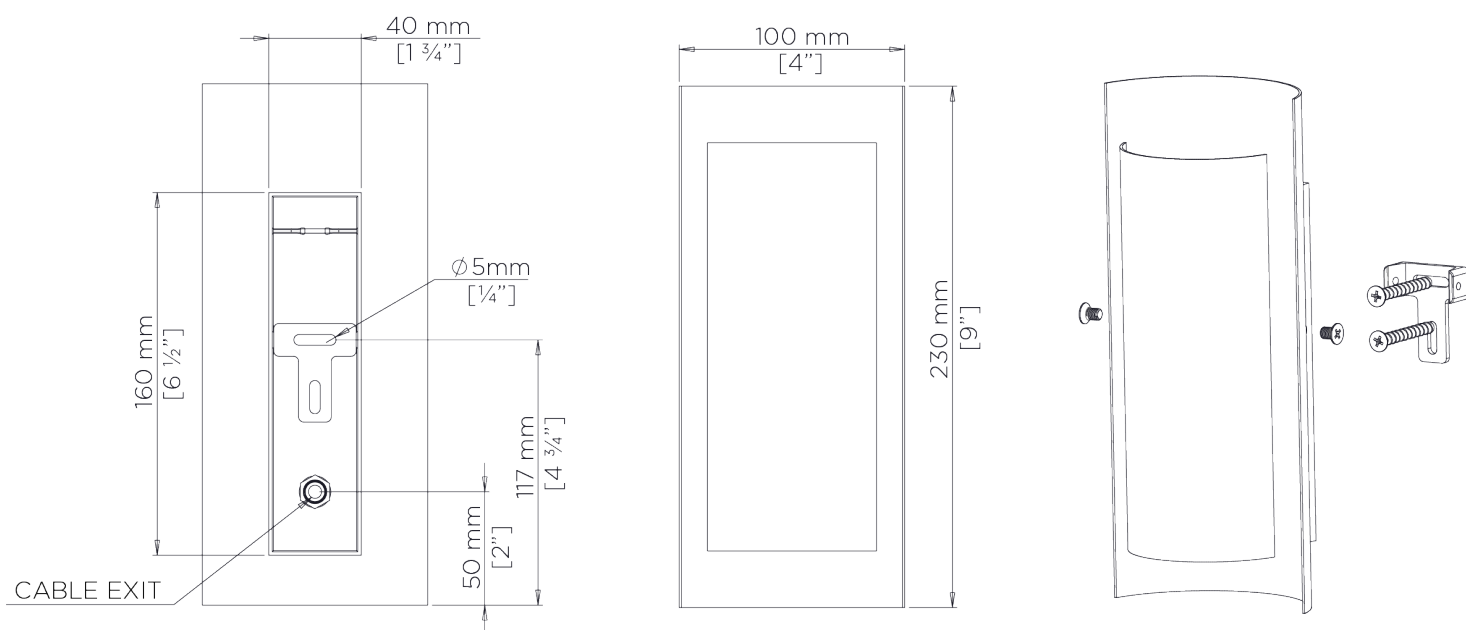

PORTA ROMANA

Covex Wall Light Small

TWL92S | Bronze - Antiqued Brass

Shown in Antiqued Brass and Bronze

HEIGHT
230mm | 9 1/4"

CONSTRUCTED FROM
Patinated brass

MAX WATTAGE
25W

WIDTH
100mm | 4"

WEIGHT
0.8 kg | 1.76 lbs

LAMP
1 x T-4 G-9 Lamp

PROJECTION
90mm | 3 3/4"

VOLTAGE
120V

FINISHES

1 Bronze - Antiqued Brass

Covex Wall Light Small

TWL92S

HEIGHT
230mm | 9 1/4"

WIDTH
100mm | 4"

© Porta Romana 2022

Dimensions and weights are provided as a guide. All Porta Romana Products are made by hand and variations can occur in some products. The products you are buying or marketing are exclusive designs belonging to Porta Romana. Please do not submit design sheets featuring our products to other manufacturing companies nor to other parties who might. Any manufacturer found to be reproducing Porta Romana products will be breaching copyright law and will be actively pursued