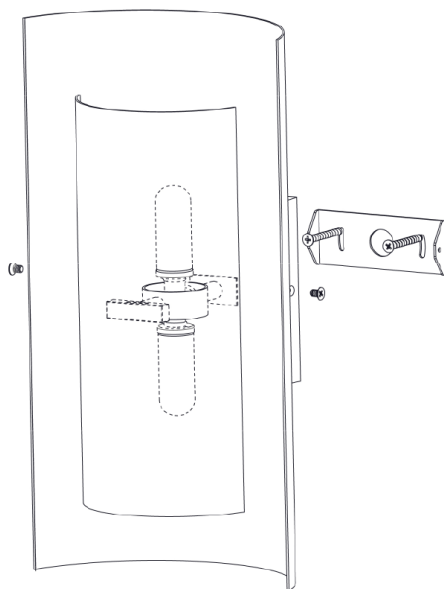

PORTA ROMANA

Covex Wall Light Large

TWL92L | Bronze - Antiqued Brass

Antiqued Brass and Bronze

HEIGHT
406mm | 16"

CONSTRUCTED FROM
Patinated brass

MAX WATTAGE
25W

WIDTH
225mm | 9"

WEIGHT
3.1 kg | 6.82 lbs

LAMP
2 x T-4 G-9 Lamp

PROJECTION
150mm | 6"

VOLTAGE
120V

FINISHES

1 Bronze - Antiqued Brass

Covex Wall Light Large

TWL92L

HEIGHT
406mm | 16"

WIDTH
225mm | 9"

© Porta Romana 2022

Dimensions and weights are provided as a guide. All Porta Romana Products are made by hand and variations can occur in some products. The products you are buying or marketing are exclusive designs belonging to Porta Romana. Please do not submit design sheets featuring our products to other manufacturing companies nor to other parties who might. Any manufacturer found to be reproducing Porta Romana products will be breaching copyright law and will be actively pursued