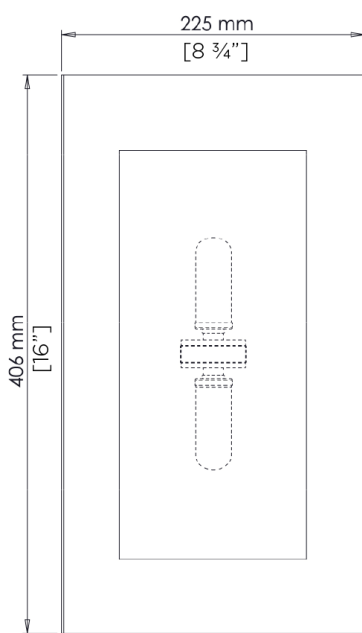

PORTA ROMANA

Covex Wall Light Large

TWL92L | Bronze - Antiqued Brass

Antiqued Brass and Bronze

HEIGHT
406mm | 16"

CONSTRUCTED FROM
Patinated brass

MAX WATTAGE
25W

WIDTH
225mm | 9"

WEIGHT
3.1 kg | 6.82 lbs

LAMP
2 x T-4 G-9 Lamp

PROJECTION
150mm | 6"

VOLTAGE
120V

FINISHES

1 Bronze - Antiqued Brass

Covex Wall Light Large

TWL92L

HEIGHT
406mm | 16"

WIDTH
225mm | 9"

© Porta Romana 2022

Dimensions and weights are provided as a guide. All Porta Romana Products are made by hand and variations can occur in some products. The products you are buying or marketing are exclusive designs belonging to Porta Romana. Please do not submit design sheets featuring our products to other manufacturing companies nor to other parties who might. Any manufacturer found to be reproducing Porta Romana products will be breaching copyright law and will be actively pursued