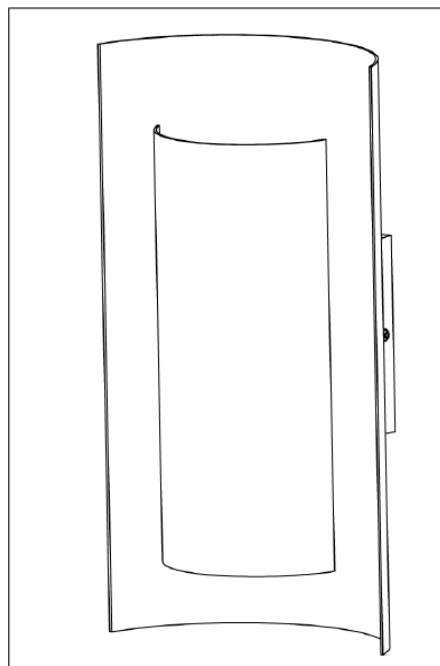

PORTA ROMANA

Covex Wall Light Large

TWL92L | Bronze - Antiqued Brass

Antiqued Brass and Bronze

HEIGHT
406mm | 16"

CONSTRUCTED FROM
Patinated brass

MAX WATTAGE
25W

WIDTH
225mm | 9"

WEIGHT
3.1 kg | 6.82 lbs

LAMP
2 x T-4 G-9 Lamp

PROJECTION
150mm | 6"

VOLTAGE
120V

FINISHES

1 Bronze - Antiqued Brass

Covex Wall Light Large

TWL92L

HEIGHT
406mm | 16"

WIDTH
225mm | 9"

© Porta Romana 2022

Dimensions and weights are provided as a guide. All Porta Romana Products are made by hand and variations can occur in some products. The products you are buying or marketing are exclusive designs belonging to Porta Romana. Please do not submit design sheets featuring our products to other manufacturing companies nor to other parties who might. Any manufacturer found to be reproducing Porta Romana products will be breaching copyright law and will be actively pursued