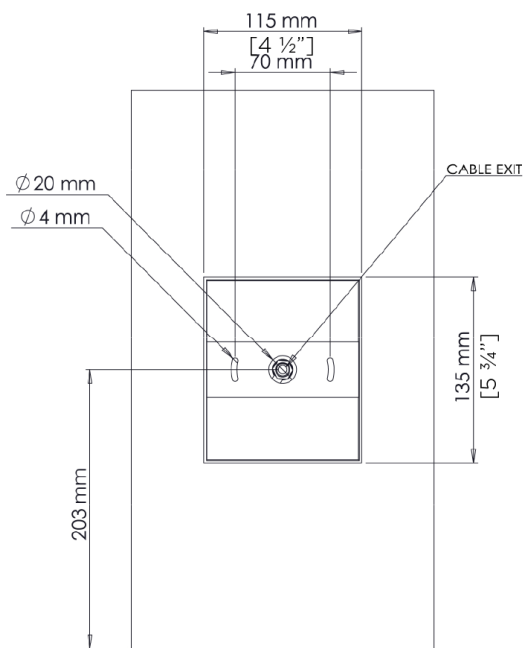

PORTA ROMANA

Covex Wall Light Large

TWL92L | Bronze - Antiqued Brass

Antiqued Brass and Bronze

HEIGHT
406mm | 16"

CONSTRUCTED FROM
Patinated brass

MAX WATTAGE
25W

WIDTH
225mm | 9"

WEIGHT
3.1 kg | 6.82 lbs

LAMP
2 x T-4 G-9 Lamp

PROJECTION
150mm | 6"

VOLTAGE
120V

FINISHES

1 Bronze - Antiqued Brass

Covex Wall Light Large

TWL92L

HEIGHT
406mm | 16"

WIDTH
225mm | 9"

© Porta Romana 2022

Dimensions and weights are provided as a guide. All Porta Romana Products are made by hand and variations can occur in some products. The products you are buying or marketing are exclusive designs belonging to Porta Romana. Please do not submit design sheets featuring our products to other manufacturing companies nor to other parties who might. Any manufacturer found to be reproducing Porta Romana products will be breaching copyright law and will be actively pursued