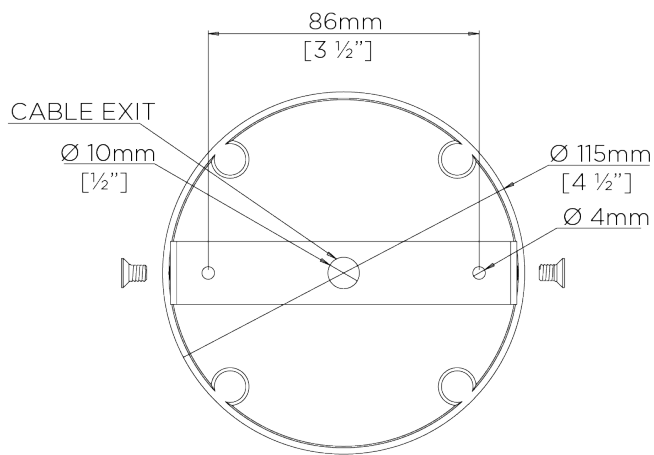

PORTA ROMANA

Cocoon Pendant

MCL42 | Bright Gold

Bright Gold with Clear Glass

WIDTH
250mm | 9 3/4"

CONSTRUCTED FROM
Blown glass brass and steel with decorative finish

MAX WATTAGE
60W

MINIMUM DROP
450mm | 17 3/4"

WEIGHT
5 kg | 11 lbs

LAMP
1 x Switched Type A19 Medium Base

MAXIMUM DROP
1410mm | 55 3/4"

VOLTAGE
120V

DROPS AVAILABLE
1410mm / Custom

FINISHES
1 Bright Gold
2 Bright Silver

Cocoon Pendant

MCL42

WIDTH
250mm | 9 3/4"

MINIMUM DROP
450mm | 17 3/4"

MAXIMUM DROP
1410mm | 55 3/4"

DROPS AVAILABLE
1410mm / Custom

CEILING ROSE DETAIL

© Porta Romana 2022

Dimensions and weights are provided as a guide. All Porta Romana Products are made by hand and variations can occur in some products. The products you are buying or marketing are exclusive designs belonging to Porta Romana. Please do not submit design sheets featuring our products to other manufacturing companies nor to other parties who might. Any manufacturer found to be reproducing Porta Romana products will be breaching copyright law and will be actively pursued