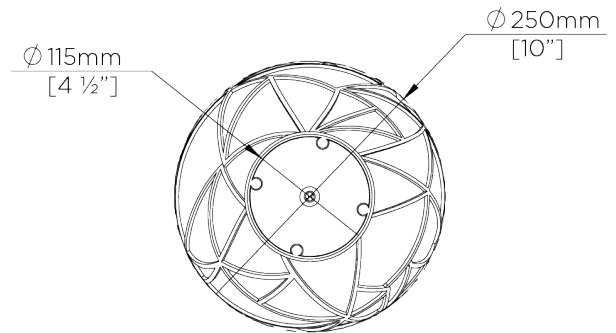

PORTA ROMANA

Cocoon Pendant

MCL42 | Bright Gold

Bright Gold with Clear Glass

WIDTH
250mm | 9 3/4"

CONSTRUCTED FROM
Blown glass brass and steel with decorative finish

MAX WATTAGE
60W

MINIMUM DROP
450mm | 17 3/4"

WEIGHT
5 kg | 11 lbs

LAMP
1 x Switched Type A19 Medium Base

MAXIMUM DROP
1410mm | 55 3/4"

VOLTAGE
120V

DROPS AVAILABLE
1410mm / Custom

FINISHES
1 Bright Gold
2 Bright Silver

Cocoon Pendant

MCL42

WIDTH
250mm | 9 3/4"

MINIMUM DROP
450mm | 17 3/4"

MAXIMUM DROP
1410mm | 55 3/4"

DROPS AVAILABLE
1410mm / Custom

CEILING ROSE DETAIL

© Porta Romana 2022

Dimensions and weights are provided as a guide. All Porta Romana Products are made by hand and variations can occur in some products. The products you are buying or marketing are exclusive designs belonging to Porta Romana. Please do not submit design sheets featuring our products to other manufacturing companies nor to other parties who might. Any manufacturer found to be reproducing Porta Romana products will be breaching copyright law and will be actively pursued