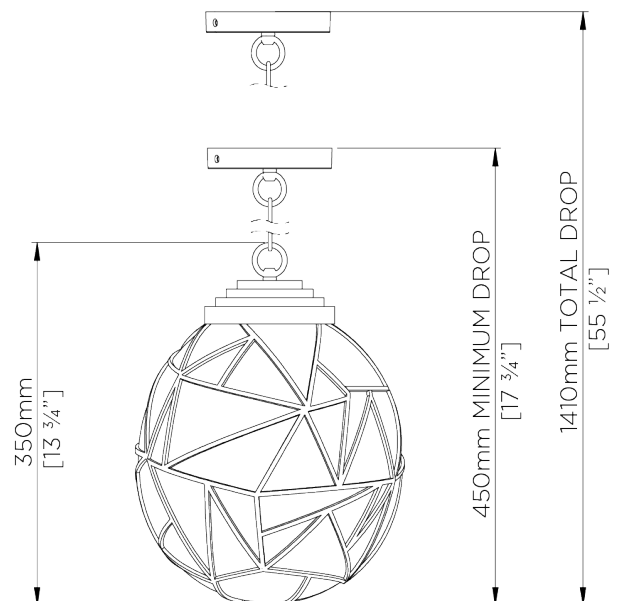

PORTA ROMANA

Cocoon Pendant

MCL42 | Bright Gold

Bright Gold with Clear Glass

WIDTH
250mm | 9 3/4"

CONSTRUCTED FROM
Blown glass brass and steel with decorative finish

MAX WATTAGE
60W

MINIMUM DROP
450mm | 17 3/4"

WEIGHT
5 kg | 11 lbs

LAMP
1 x Switched Type A19 Medium Base

MAXIMUM DROP
1410mm | 55 3/4"

VOLTAGE
120V

DROPS AVAILABLE
1410mm / Custom

FINISHES
1 Bright Gold
2 Bright Silver

Cocoon Pendant

MCL42

WIDTH
250mm | 9 3/4"

MINIMUM DROP
450mm | 17 3/4"

MAXIMUM DROP
1410mm | 55 3/4"

DROPS AVAILABLE
1410mm / Custom

CEILING ROSE DETAIL

© Porta Romana 2022

Dimensions and weights are provided as a guide. All Porta Romana Products are made by hand and variations can occur in some products. The products you are buying or marketing are exclusive designs belonging to Porta Romana. Please do not submit design sheets featuring our products to other manufacturing companies nor to other parties who might. Any manufacturer found to be reproducing Porta Romana products will be breaching copyright law and will be actively pursued