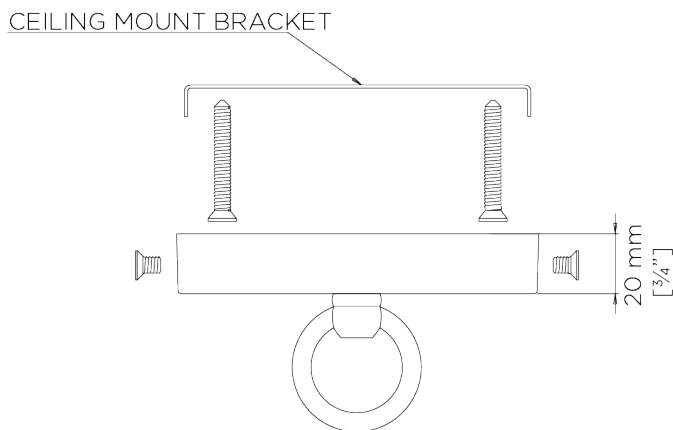

PORTA ROMANA

Cocoon Pendant

MCL42 | Bright Gold

Bright Gold with Clear Glass

WIDTH
250mm | 9 3/4"

CONSTRUCTED FROM
Blown glass brass and steel with decorative finish

MAX WATTAGE
60W

MINIMUM DROP
450mm | 17 3/4"

WEIGHT
5 kg | 11 lbs

LAMP
1 x Switched Type A19 Medium Base

MAXIMUM DROP
1410mm | 55 3/4"

VOLTAGE
120V

DROPS AVAILABLE
1410mm / Custom

FINISHES
1 Bright Gold
2 Bright Silver

Cocoon Pendant

MCL42

WIDTH
250mm | 9 3/4"

MINIMUM DROP
450mm | 17 3/4"

MAXIMUM DROP
1410mm | 55 3/4"

DROPS AVAILABLE
1410mm / Custom

CEILING ROSE DETAIL

© Porta Romana 2022

Dimensions and weights are provided as a guide. All Porta Romana Products are made by hand and variations can occur in some products. The products you are buying or marketing are exclusive designs belonging to Porta Romana. Please do not submit design sheets featuring our products to other manufacturing companies nor to other parties who might. Any manufacturer found to be reproducing Porta Romana products will be breaching copyright law and will be actively pursued