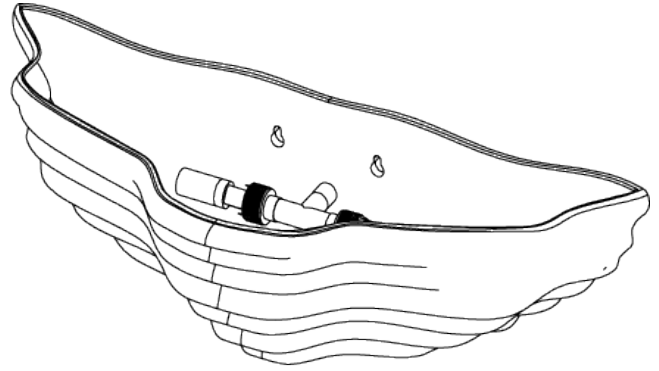

PORTA ROMANA

Clam Shell Wall Light

TWL129 | Plaster White

Plaster White

HEIGHT
180mm | 7 1/4"

CONSTRUCTED FROM
Cast composite with decorative
finish

MAX WATTAGE
2 x 25W

WIDTH
440mm | 17 1/2"

WEIGHT
3 kg | 6.6 lbs

LAMP
2 x T-4 G-9 Lamp

PROJECTION
165mm | 6 1/2"

VOLTAGE
120V

FINISHES
1 Plaster White

Clam Shell Wall Light

TWL129

HEIGHT
180mm | 7 1/4"

WIDTH
440mm | 17 1/2"

© Porta Romana 2022

Dimensions and weights are provided as a guide. All Porta Romana Products are made by hand and variations can occur in some products. The products you are buying or marketing are exclusive designs belonging to Porta Romana. Please do not submit design sheets featuring our products to other manufacturing companies nor to other parties who might. Any manufacturer found to be reproducing Porta Romana products will be breaching copyright law and will be actively pursued