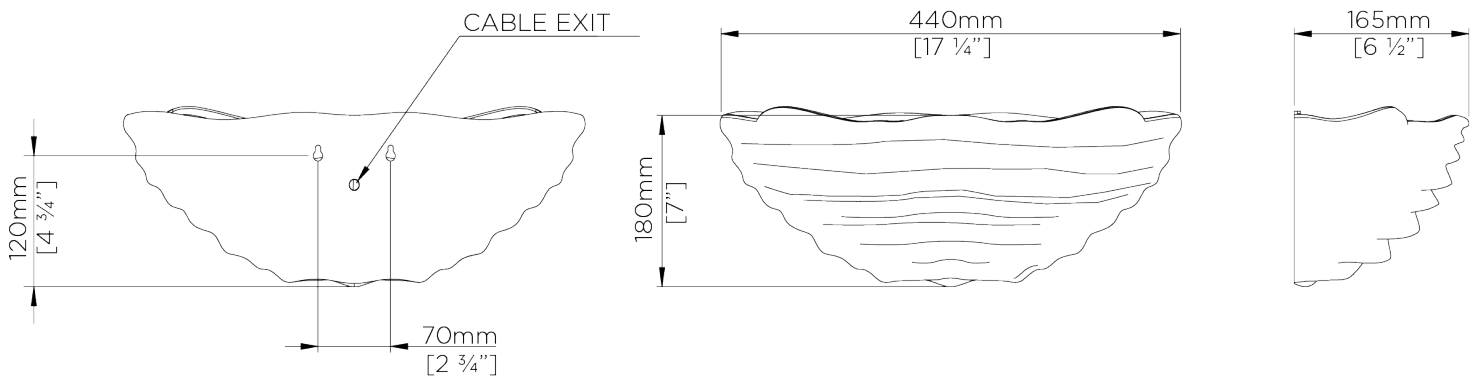

PORTA ROMANA

Clam Shell Wall Light

TWL129 | Plaster White

Plaster White

HEIGHT
180mm | 7 1/4"

CONSTRUCTED FROM
Cast composite with decorative
finish

MAX WATTAGE
2 x 25W

WIDTH
440mm | 17 1/2"

WEIGHT
3 kg | 6.6 lbs

LAMP
2 x T-4 G-9 Lamp

PROJECTION
165mm | 6 1/2"

VOLTAGE
120V

FINISHES
1 Plaster White

Clam Shell Wall Light

TWL129

HEIGHT
180mm | 7 1/4"

WIDTH
440mm | 17 1/2"

© Porta Romana 2022

Dimensions and weights are provided as a guide. All Porta Romana Products are made by hand and variations can occur in some products. The products you are buying or marketing are exclusive designs belonging to Porta Romana. Please do not submit design sheets featuring our products to other manufacturing companies nor to other parties who might. Any manufacturer found to be reproducing Porta Romana products will be breaching copyright law and will be actively pursued