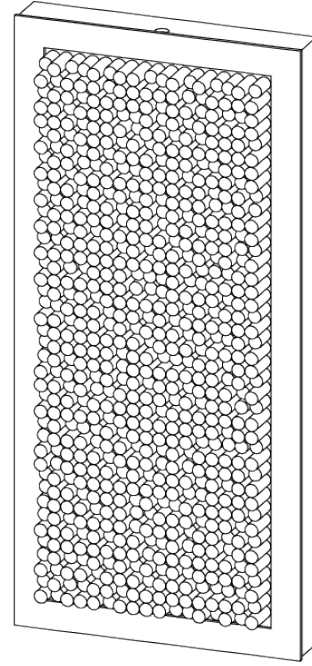

PORTA ROMANA

Chloe Wall Light

TWL90 | Nickel

Shown in Perspex with Nickel

HEIGHT
375mm | 15"

CONSTRUCTED FROM
Patinated or nickel plated brass and
perspex

MAX WATTAGE
3.4W

WIDTH
175mm | 7"

WEIGHT
2.8 kg | 6.16 lbs

LAMP
LED Supplied Fitted

PROJECTION
65mm | 2 3/4"

VOLTAGE
120V

FINISHES

- 1 Nickel
- 2 Brass

Chloe Wall Light TWL90

HEIGHT
375mm | 15"

WIDTH
175mm | 7"

BACK

FRONT

SIDE

© Porta Romana 2022

Dimensions and weights are provided as a guide. All Porta Romana Products are made by hand and variations can occur in some products. The products you are buying or marketing are exclusive designs belonging to Porta Romana. Please do not submit design sheets featuring our products to other manufacturing companies nor to other parties who might. Any manufacturer found to be reproducing Porta Romana products will be breaching copyright law and will be actively pursued