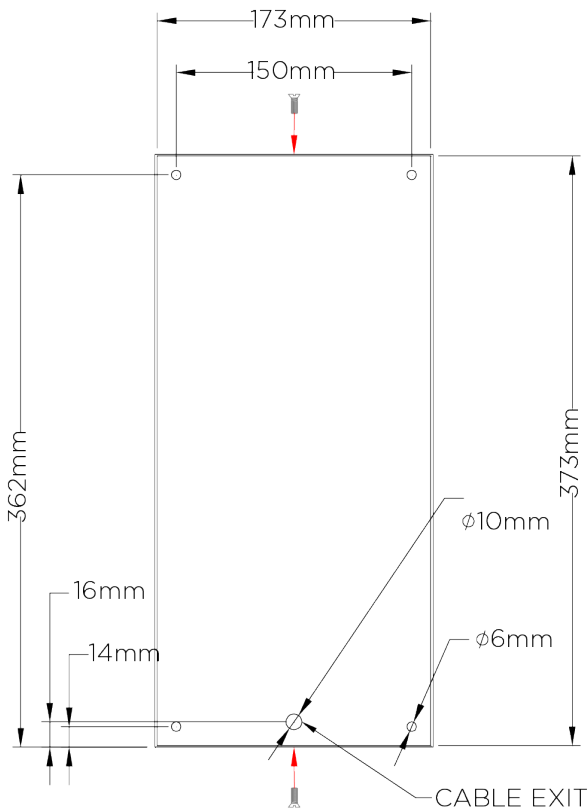

PORTA ROMANA

Chloe Wall Light

TWL90 | Nickel

Shown in Perspex with Nickel

HEIGHT
375mm | 15"

CONSTRUCTED FROM
Patinated or nickel plated brass and
perspex

MAX WATTAGE
3.4W

WIDTH
175mm | 7"

WEIGHT
2.8 kg | 6.16 lbs

LAMP
LED Supplied Fitted

PROJECTION
65mm | 2 3/4"

VOLTAGE
120V

FINISHES

- 1 Nickel
- 2 Brass

Chloe Wall Light TWL90

HEIGHT
375mm | 15"

WIDTH
175mm | 7"

BACK

FRONT

SIDE

© Porta Romana 2022

Dimensions and weights are provided as a guide. All Porta Romana Products are made by hand and variations can occur in some products. The products you are buying or marketing are exclusive designs belonging to Porta Romana. Please do not submit design sheets featuring our products to other manufacturing companies nor to other parties who might. Any manufacturer found to be reproducing Porta Romana products will be breaching copyright law and will be actively pursued