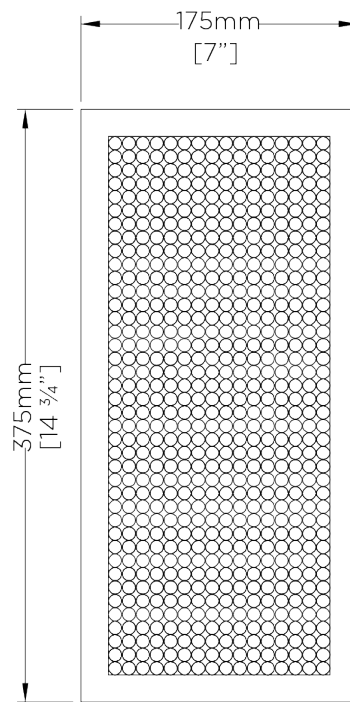

PORTA ROMANA

Chloe Wall Light

TWL90 | Nickel

Shown in Perspex with Nickel

HEIGHT
375mm | 15"

CONSTRUCTED FROM
Patinated or nickel plated brass and
perspex

MAX WATTAGE
3.4W

WIDTH
175mm | 7"

WEIGHT
2.8 kg | 6.16 lbs

LAMP
LED Supplied Fitted

PROJECTION
65mm | 2 3/4"

VOLTAGE
120V

FINISHES

- 1 Nickel
- 2 Brass

Chloe Wall Light TWL90

HEIGHT
375mm | 15"

WIDTH
175mm | 7"

BACK

FRONT

SIDE

© Porta Romana 2022

Dimensions and weights are provided as a guide. All Porta Romana Products are made by hand and variations can occur in some products. The products you are buying or marketing are exclusive designs belonging to Porta Romana. Please do not submit design sheets featuring our products to other manufacturing companies nor to other parties who might. Any manufacturer found to be reproducing Porta Romana products will be breaching copyright law and will be actively pursued