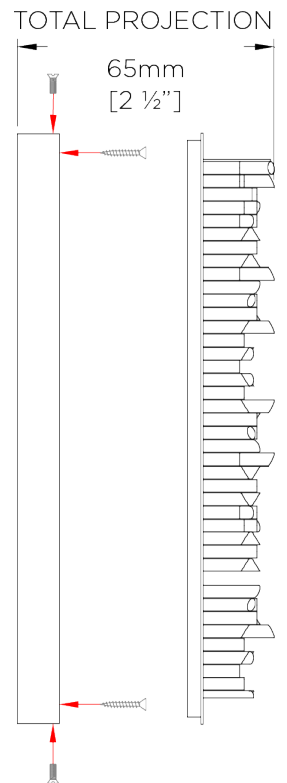

PORTA ROMANA

Chloe Wall Light

TWL90 | Nickel

Shown in Perspex with Nickel

HEIGHT
375mm | 15"

CONSTRUCTED FROM
Patinated or nickel plated brass and
perspex

MAX WATTAGE
3.4W

WIDTH
175mm | 7"

WEIGHT
2.8 kg | 6.16 lbs

LAMP
LED Supplied Fitted

PROJECTION
65mm | 2 3/4"

VOLTAGE
120V

FINISHES

- 1 Nickel
- 2 Brass

Chloe Wall Light TWL90

HEIGHT
375mm | 15"

WIDTH
175mm | 7"

BACK

FRONT

SIDE

© Porta Romana 2022

Dimensions and weights are provided as a guide. All Porta Romana Products are made by hand and variations can occur in some products. The products you are buying or marketing are exclusive designs belonging to Porta Romana. Please do not submit design sheets featuring our products to other manufacturing companies nor to other parties who might. Any manufacturer found to be reproducing Porta Romana products will be breaching copyright law and will be actively pursued